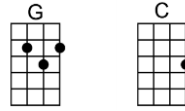

EVERYDAY PEOPLE - Sly Stone

4/4 1...2...1234

The only chords throughout the song are G and C. Here is a suggested strum pattern:

G C G
 ↓ ↓ ↑ ↓ ↑ ↑ ↑ ↓
 1 2 & 3 (4) & & & 3 (Call that 1 riff)

Intro: 2 riffs

G C G C G
 Sometimes I'm right, and I can be wrong. My own beliefs are in my song

G C G C G
 The butcher, the banker, the drummer and then, makes no difference what group I'm in

G C G C G
 I am everyday people, yeah yeah

G C G
 There is a blue one who can't accept the green one

G C G
 For living with a fat one, trying to be a skinny one

G C G C G
 And different strokes for different folks, and so on and so on and scooby dooby doo

G C G C G
 Oh, sha sha, we got to live together

G C G
 There is a yellow one that won't accept the black one

G C G
 That won't accept the red one that won't accept the white one

G C G C G
 And different strokes for different folks, and so on and so on and scooby dooby doo