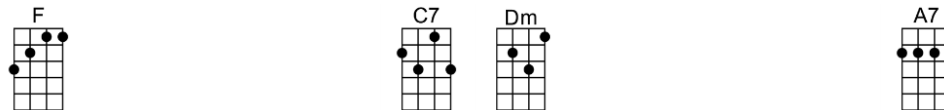

SING A

ERIE CANAL(BAR)

4/4 1...2...123

I've got a mule her name is Sal, fifteen miles on the Erie Ca - nal
Git up there, Sal, we passed a lock, fifteen miles on the Erie Ca - nal

She's a good ol' worker and a good ol' pal, fifteen miles on the Erie Ca - nal
And we'll make Rome 'fore six o'clock, fifteen miles on the Erie Ca - nal

CHORUS:

Low bridge, everybody down, low bridge 'cause we're coming to a town

And you'll always know your neighbor, you'll always know your pal

1.If you've ever navi-gat-ed on the Erie Ca - nal. (2nd verse and chorus)