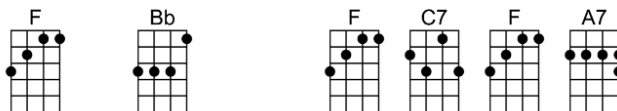

SING A

ERIE CANAL(BAR)

4/4 1...2...123

I've got a mule her name is Sal, fifteen miles on the Erie Ca - nal
Git up there, Sal, we passed a lock, fifteen miles on the Erie Ca - nal

She's a good ol' worker and a good ol' pal, fifteen miles on the Erie Ca - nal
And we'll make Rome 'fore six o'clock, fifteen miles on the Erie Ca - nal

We've hauled some barges in our day, filled with lumber, coal and hay
Just one more trip and back we'll go through the rain and sleet and snow

And we know every inch of the way from Albany to Buf - fa - lo - o
'Cause we know every inch of the way from Albany to Buf - fa - lo - o

CHORUS:

Low bridge, everybody down, low bridge 'cause we're coming to a town

And you'll always know your neighbor, you'll always know your pal

1.If you've ever navi-gat-ed on the Erie Ca - nal. (2nd verse and chorus)