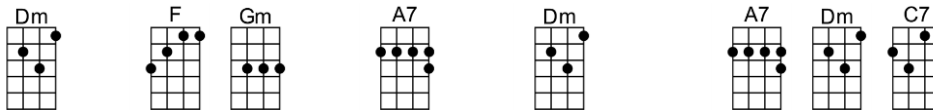

And we know every inch of the way from Albany to Buf - fa - lo - o
'Cause we know every inch of the way from Albany to Buf - fa - lo - o