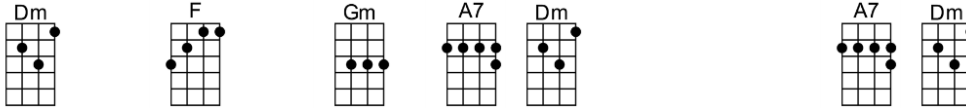

SING A

ERIE CANAL(BAR)

4/4 1...2...123

I've got a mule her name is Sal, fifteen miles on the Erie Ca - nal
Git up there, Sal, we passed a lock, fifteen miles on the Erie Ca - nal

She's a good ol' worker and a good ol' pal, fifteen miles on the Erie Ca - nal
And we'll make Rome 'fore six o'clock, fifteen miles on the Erie Ca - nal

CHORUS:

Low bridge, everybody down, low bridge 'cause we're coming to a town

And you'll always know your neighbor, you'll always know your pal

1.If you've ever navi-gat-ed on the Erie Ca - nal. (2nd verse and chorus)

F C7 F C7 F
Low bridge, everybody down, low bridge 'cause we're coming to a town

F C7 F C7
And you'll always know your neighbor, you'll always know your pal

F Bb F C7 F
If you've ever navi-gat-ed on the Erie Ca - nal.