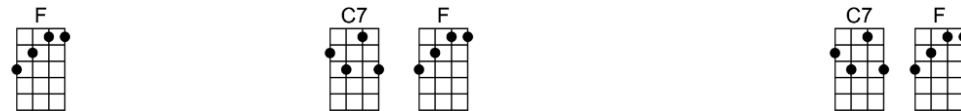

SING A

ERIE CANAL(BAR)

4/4 1...2...123

I've got a mule her name is Sal, fifteen miles on the Erie Ca - nal
Git up there, Sal, we passed a lock, fifteen miles on the Erie Ca - nal

She's a good ol' worker and a good ol' pal, fifteen miles on the Erie Ca - nal
And we'll make Rome 'fore six o'clock, fifteen miles on the Erie Ca - nal

CHORUS:

Low bridge, everybody down, low bridge 'cause we're coming to a town

And you'll always know your neighbor, you'll always know your pal

1.If you've ever navi-gat-ed on the Erie Ca - nal. (2nd verse and chorus)