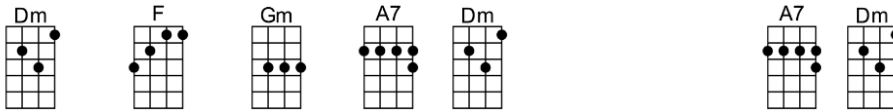

SING A

ERIE CANAL(BAR)

4/4 1...2...123

I've got a mule her name is Sal, fifteen miles on the Erie Ca - nal
Git up there, Sal, we passed a lock, fifteen miles on the Erie Ca - nal

She's a good ol' worker and a good ol' pal, fifteen miles on the Erie Ca - nal
And we'll make Rome 'fore six o'clock, fifteen miles on the Erie Ca - nal

CHORUS:

Low bridge, everybody down, low bridge 'cause we're coming to a town

And you'll always know your neighbor, you'll always know your pal

1.If you've ever navi-gat-ed on the Erie Ca - nal. (2nd verse and chorus)

F C7 F C7 F
Low bridge, everybody down, low bridge 'cause we're coming to a town

F C7 F C7
And you'll always know your neighbor, you'll always know your pal

F Bb F C7 F
If you've ever navi-gat-ed on the Erie Ca - nal.