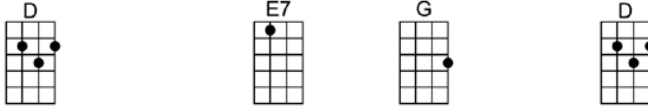

SING F#

EIGHT DAYS A WEEK (BAR)

4/4 1...2...1234

Ooh I need your love, babe, guess you know it's true

Hope you need my love babe, just like I need you.

Hold me, love me, hold me, love me

Ain't got nothin' but love, babe, eight days a week. CODA: 8 days a week X3

4 4 4

Love you every day, girl, you're always on my mind.

One thing I can say, girl, I love you all the time.

Hold me, love me, hold me, love me

Ain't got nothin' but love, babe, eight days a week

Eight days a week I lo-o-o-ove you,

Bm G Bm E7
Hold me, love me, hold me, love me

(Triplets:)
D E7 G D D E7 G D6
Ain't got nothin' but love, babe, eight days a week. CODA: 8 days a week X3 4 4 4

D E7 G D
Love you every day, girl, you're always on my mind.

D E7 G D
One thing I can say, girl, I love you all the time.

Bm G Bm E7
Hold me, love me, hold me, love me

D E7 G D
Ain't got nothin' but love, babe, eight days a week

A Bm
Eight days a week I lo-o-o-ove you,