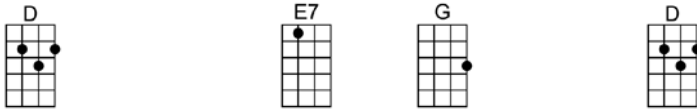

SING F#

EIGHT DAYS A WEEK (BAR)

4/4 1...2...1234

Ooh I need your love, babe, guess you know it's true

Hope you need my love babe, just like I need you.

Hold me, love me, hold me, love me

Ain't got nothin' but love, babe, eight days a week. CODA: 8 days a week X3

4 4 4

Love you every day, girl, you're always on my mind.

One thing I can say, girl, I love you all the time.

Hold me, love me, hold me, love me

Ain't got nothin' but love, babe, eight days a week

Eight days a week I lo-o-o-ove you,

Bm G Bm E7
Hold me, love me, hold me, love me

(Triplets:)
D E7 G D D E7 G D6
Ain't got nothin' but love, babe, eight days a week. CODA: 8 days a week X3 4 4 4

D E7 G D
Love you every day, girl, you're always on my mind.

D E7 G D
One thing I can say, girl, I love you all the time.

Bm G Bm E7
Hold me, love me, hold me, love me

D E7 G D
Ain't got nothin' but love, babe, eight days a week

A Bm
Eight days a week I lo-o-o-ove you,