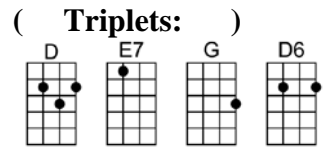

SING F#

EIGHT DAYS A WEEK (BAR)

4/4 1...2...1234

Ooh I need your love, babe, guess you know it's true

Hope you need my love babe, just like I need you.

Hold me, love me, hold me, love me

Ain't got nothin' but love, babe, eight days a week. CODA: 8 days a week X3

4 4 4

Love you every day, girl, you're always on my mind.

One thing I can say, girl, I love you all the time.

Hold me, love me, hold me, love me

Ain't got nothin' but love, babe, eight days a week

Eight days a week I lo-o-o-ove you,

Bm G Bm E7
Hold me, love me, hold me, love me

(Triplets:)
D E7 G D D E7 G D6
Ain't got nothin' but love, babe, eight days a week. CODA: 8 days a week X3 4 4 4

D E7 G D
Love you every day, girl, you're always on my mind.

D E7 G D
One thing I can say, girl, I love you all the time.

Bm G Bm E7
Hold me, love me, hold me, love me

D E7 G D
Ain't got nothin' but love, babe, eight days a week

A Bm
Eight days a week I lo-o-o-ove you,