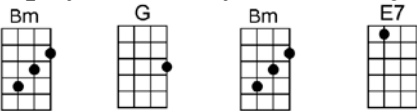

SING F#

EIGHT DAYS A WEEK (BAR)

4/4 1...2...1234

Ooh I need your love, babe, guess you know it's true

Hope you need my love babe, just like I need you.

Hold me, love me, hold me, love me

Ain't got nothin' but love, babe, eight days a week. CODA: 8 days a week X3

4 4 4

Love you every day, girl, you're always on my mind.

One thing I can say, girl, I love you all the time.

Hold me, love me, hold me, love me

Ain't got nothin' but love, babe, eight days a week

Eight days a week I lo-o-o-ove you,

Bm G Bm E7
Hold me, love me, hold me, love me

(Triplets:)
D E7 G D D E7 G D6
Ain't got nothin' but love, babe, eight days a week. CODA: 8 days a week X3 4 4 4

D E7 G D
Love you every day, girl, you're always on my mind.

D E7 G D
One thing I can say, girl, I love you all the time.

Bm G Bm E7
Hold me, love me, hold me, love me

D E7 G D
Ain't got nothin' but love, babe, eight days a week

A Bm
Eight days a week I lo-o-o-ove you,