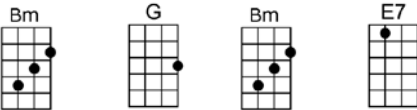

SING F#

EIGHT DAYS A WEEK (BAR)

4/4 1...2...1234

Ooh I need your love, babe, guess you know it's true

Hope you need my love babe, just like I need you.

Hold me, love me, hold me, love me

Ain't got nothin' but love, babe, eight days a week. CODA: 8 days a week X3

4 4 4

Love you every day, girl, you're always on my mind.

One thing I can say, girl, I love you all the time.

Hold me, love me, hold me, love me

Ain't got nothin' but love, babe, eight days a week

Eight days a week I lo-o-o-ove you,

Bm G Bm E7
Hold me, love me, hold me, love me

(Triplets:)
D E7 G D D E7 G D6
Ain't got nothin' but love, babe, eight days a week. CODA: 8 days a week X3 4 4 4

D E7 G D
Love you every day, girl, you're always on my mind.

D E7 G D
One thing I can say, girl, I love you all the time.

Bm G Bm E7
Hold me, love me, hold me, love me

D E7 G D
Ain't got nothin' but love, babe, eight days a week

A Bm
Eight days a week I lo-o-o-ove you,