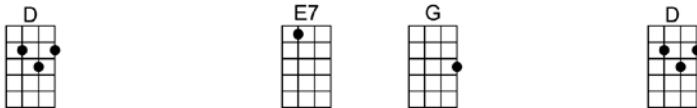

4 4 4

Love you every day, girl, you're always on my mind.

One thing I can say, girl, I love you all the time.

Hold me, love me, hold me, love me

Ain't got nothin' but love, babe, eight days a week

Eight days a week I lo-o-o-ove you,

Eight days a week is not enough to show I care Repeat 1st verse (Ooh I need....)

EIGHT DAYS A WEEK

4/4 1...2...1234

D E7 G D
Ooh I need your love, babe, guess you know it's true

D E7 G D
Hope you need my love babe, just like I need you.

Bm G Bm E7
Hold me, love me, hold me, love me

(Triplets:)
D E7 G D D E7 G D6
Ain't got nothin' but love, babe, eight days a week. CODA: 8 days a week X3 4 4 4

D E7 G D
Love you every day, girl, you're always on my mind.

D E7 G D
One thing I can say, girl, I love you all the time.

Bm G Bm E7
Hold me, love me, hold me, love me

D E7 G D
Ain't got nothin' but love, babe, eight days a week

A Bm
Eight days a week I lo-o-o-ove you,