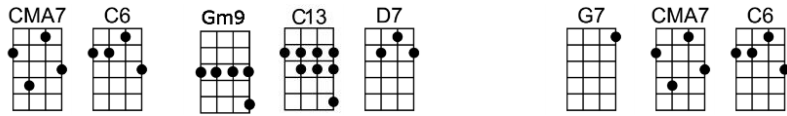

p.2. Don't You Know I Care

Interlude: First 2 lines

Won't you, please, be fair? Love me or let me go