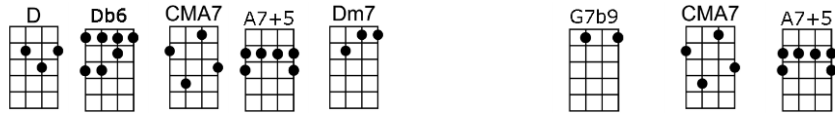

SING E

DON'T YOU KNOW I CARE (BAR)-Mack David

(OR DON'T YOU CARE TO KNOW)

-Duke Ellington

4/4 1...2...123 (without intro)

Intro: |  |  |  |  |  |  |  |  |

Don't you know   **I care,**    **or don't you care to know?**   

If you know   **that I care,**    **how could you hurt me so?**   

Darling, you   **are part**    **of every breath I take**   

Will you break   **my heart,**    **or give my heart a break?**   

I can't figure out what love's all a-bout,       **and where I fit into your scheme**

Am I wasting time? Please, tell me, 'cause I'm      **down to my last dream**

Won't you, please,   **be fair?**    **Love me or let me go**   

Don't you know   **I care,**    **or don't you care to know?**   

p.2. Don't You Know I Care

Interlude: First 2 lines

Won't you, please, be fair? Love me or let me go

Don't you know I care, or don't you care to know?

Please be fair. Never let me go,

Or don't you care to know?