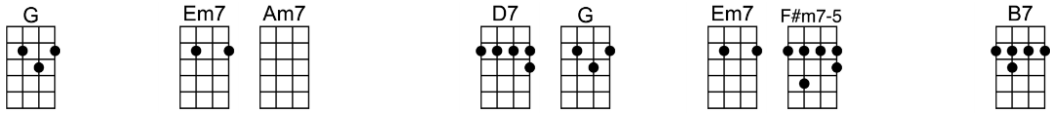

DON'T IT MAKE MY BROWN EYES BLUE

4/4 1...2...1234

-Richard Leigh

Intro: |  |  |  |  | (X2)

 |  |  |  |  |  |  | 

Don't know when I've been so blue. Don't know what's come over you

 |  |  |  |  |  |  | 

You've found someone new, and don't it make my brown eyes blue

 |  |  |  |  |  |  | 

I'll be fine when you're gone. I'll just cry all night long

 |  |  |  |  |  | 

Say it isn't true, and don't it make my brown eyes blue

 |  |  |  |  |  |  | 

Tell me no secrets, tell me some lies, give me no reasons, give me ali - bis

 |  |  |  |  |  |  | 

Tell me you love me and don't let me cry, say any-thing but don't say good-bye

p.2. Don't It Make My Brown Eyes Blue

I didn't mean to treat you bad, didn't know just what I had

But, honey, now I do, and don't it make my brown eyes