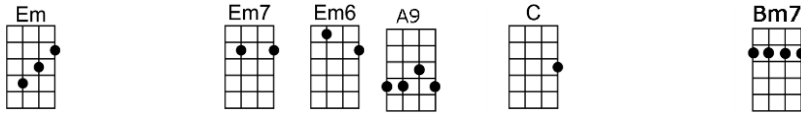

DON'T IT MAKE MY BROWN EYES BLUE

4/4 1...2...1234

-Richard Leigh

Intro: |  |  |  |  | (X2)

 |  |  |  |  |  |  | 

Don't know when I've been so blue. Don't know what's come over you

 |  |  |  |  |  |  | 

You've found someone new, and don't it make my brown eyes blue

 |  |  |  |  |  |  | 

I'll be fine when you're gone. I'll just cry all night long

 |  |  |  |  |  | 

Say it isn't true, and don't it make my brown eyes blue

 |  |  |  |  |  |  | 

Tell me no secrets, tell me some lies, give me no reasons, give me ali - bis

 |  |  |  |  |  |  | 

Tell me you love me and don't let me cry, say any-thing but don't say good-bye

p.2. Don't It Make My Brown Eyes Blue

I didn't mean to treat you bad, didn't know just what I had

But, honey, now I do, and don't it make my brown eyes

Em Bm C G Em Bm C G
Tell me no secrets, tell me some lies, give me no reasons, give me ali-bis

Em Bm C G Am Bm C D7
Tell me you love me and don't let me cry, say any-thing but don't say good-bye

G Em7 Am7 D7 G Em7 F#m7b5 B7
I didn't mean to treat you bad, didn't know just what I had