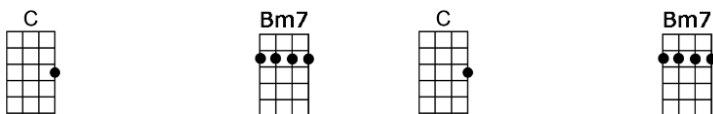

Don't it make my brown eyes, don't it make my brown eyes