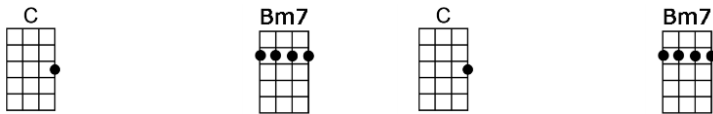

DON'T IT MAKE MY BROWN EYES BLUE

4/4 1...2...1234

-Richard Leigh

Intro: |  |  |  |  | (X2)

 |  |  |  |  |  |  | 

Don't know when I've been so blue. Don't know what's come over you

 |  |  |  |  |  |  | 

You've found someone new, and don't it make my brown eyes blue

 |  |  |  |  |  |  | 

I'll be fine when you're gone. I'll just cry all night long

 |  |  |  |  |  | 

Say it isn't true, and don't it make my brown eyes blue

 |  |  |  |  |  |  | 

Tell me no secrets, tell me some lies, give me no reasons, give me ali - bis

 |  |  |  |  |  |  | 

Tell me you love me and don't let me cry, say any-thing but don't say good-bye

p.2. Don't It Make My Brown Eyes Blue

I didn't mean to treat you bad, didn't know just what I had

But, honey, now I do, and don't it make my brown eyes

And don't it make my brown eyes, and don't it make my brown eyes blue

Don't it make my brown eyes, don't it make my brown eyes

Don't it make my brown eyes blue

Don't it make my brown eyes, don't it make my brown eyes