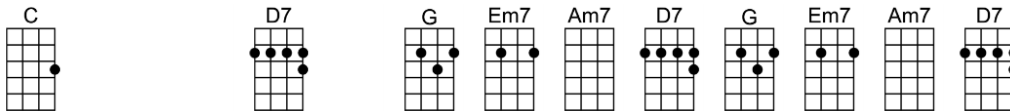

Don't it make my brown eyes blue