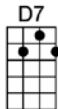

SING C#

CRY (BAR)

4/4 1234 12 (without intro)

Intro:  /  /  /  /  /

If your sweetheart sends a letter of good-bye,

It's no secret, you'll feel better if you cry

When waking from a bad dream, don't you sometimes think it's real?

But it's only false emotions that you feel

p. 2. Cry

If your heartaches seem to hang around too long

And your blues keep getting bluer with each song

Re-member, sunshine can be found be-hind a cloudy sky

So let your hair down and go on and cry

So let your hair down and go on and cry

CRY

4/4 1234 12 (without intro)

Intro: A9 / Am9 D7b9 / G / D7 /

G **B7 C#m7 Ddim B7**
If your sweetheart sends a letter of good-bye,

Em EmM7 Em7 Em6 E9
It's no secret, you'll feel better if you cry

Am7 D7 G
When waking from a bad dream, don't you sometimes think it's real?

A7 Am7 D7
But it's only false emotions that you feel

G6 B7 C#m7 Ddim B7
If your heartaches seem to hang around too long

Em EmM7 Em7 Em6 E9
And our blues keep getting better with each song