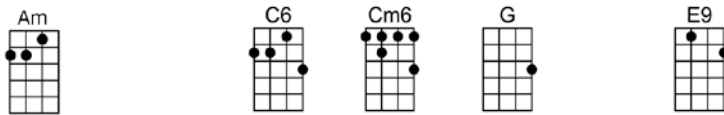

SING C#

CRY (BAR)

4/4 1234 12 (without intro)

Intro:  /  /  /  /  /

If your sweetheart sends a letter of good-bye,

It's no secret, you'll feel better if you cry

When waking from a bad dream, don't you sometimes think it's real?

But it's only false emotions that you feel

p. 2. Cry

If your heartaches seem to hang around too long

And your blues keep getting bluer with each song

Re-member, sunshine can be found be-hind a cloudy sky

So let your hair down and go on and cry

So let your hair down and go on and cry

CRY

4/4 1234 12 (without intro)

Intro: A9 / Am9 D7b9 / G / D7 /

G **B7 C#m7 Ddim B7**
If your sweetheart sends a letter of good-bye,

Em EmM7 Em7 Em6 E9
It's no secret, you'll feel better if you cry