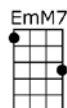

SING C#

CRY (BAR)

4/4 1234 12 (without intro)

Intro:  /  /  /  /  /

If your sweetheart sends a letter of good-bye,

It's no secret, you'll feel better if you cry

When waking from a bad dream, don't you sometimes think it's real?

But it's only false emotions that you feel

p. 2. Cry

If your heartaches seem to hang around too long

And your blues keep getting bluer with each song

Re-member, sunshine can be found be-hind a cloudy sky

So let your hair down and go on and cry

So let your hair down and go on and cry

CRY

4/4 1234 12 (without intro)

Intro: A9 / Am9 D7b9 / G / D7 /

G **B7 C#m7 Ddim B7**
If your sweetheart sends a letter of good-bye,

Em EmM7 Em7 Em6 E9
It's no secret, you'll feel better if you cry