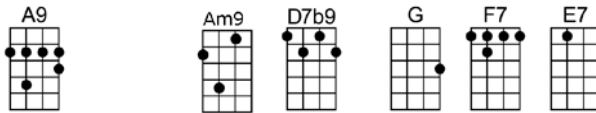

SING C#

CRY (BAR)

4/4 1234 12 (without intro)

Intro:  /  /  /  /  /

If your sweetheart sends a letter of good-bye,

It's no secret, you'll feel better if you cry

When waking from a bad dream, don't you sometimes think it's real?

But it's only false emotions that you feel

p. 2. Cry

If your heartaches seem to hang around too long

And your blues keep getting bluer with each song

Re-member, sunshine can be found be-hind a cloudy sky

So let your hair down and go on and cry

So let your hair down and go on and cry

CRY

4/4 1234 12 (without intro)

Intro: A9 / Am9 D7b9 / G / D7 /

G **B7 C#m7 Ddim B7**
If your sweetheart sends a letter of good-bye,

Em EmM7 Em7 Em6 E9
It's no secret, you'll feel better if you cry

Am C6 Cm6 G E9
Re-member, sunshine can be found be-hind a cloudy sky

A9 Am9 D7b9 G F7 E7
So let your hair down and go on and cry

A9 Am9 D7b9 G Cm6 G6
So let your hair down and go on and cry