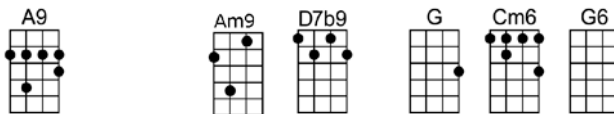

SING C#

CRY (BAR)

4/4 1234 12 (without intro)

Intro:  /  /  /  /  /

If your sweetheart sends a letter of good-bye,

It's no secret, you'll feel better if you cry

When waking from a bad dream, don't you sometimes think it's real?

But it's only false emotions that you feel

p. 2. Cry

If your heartaches seem to hang around too long

And your blues keep getting bluer with each song

Re-member, sunshine can be found be-hind a cloudy sky

So let your hair down and go on and cry

So let your hair down and go on and cry

CRY

4/4 1234 12 (without intro)

Intro: A9 / Am9 D7b9 / G / D7 /

G **B7 C#m7 Ddim B7**
If your sweetheart sends a letter of good-bye,

Em EmM7 Em7 Em6 E9
It's no secret, you'll feel better if you cry

Am C6 Cm6 G E9
Re-member, sunshine can be found be-hind a cloudy sky

A9 Am9 D7b9 G F7 E7
So let your hair down and go on and cry

A9 Am9 D7b9 G Cm6 G6
So let your hair down and go on and cry