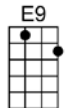

SING C#

CRY (BAR)

4/4 1234 12 (without intro)

Intro:  /  /  /  /  /

If your sweetheart sends a letter of good-bye,

It's no secret, you'll feel better if you cry

When waking from a bad dream, don't you sometimes think it's real?

But it's only false emotions that you feel

p. 2. Cry

If your heartaches seem to hang around too long

And your blues keep getting bluer with each song

Re-member, sunshine can be found be-hind a cloudy sky

So let your hair down and go on and cry

So let your hair down and go on and cry

CRY

4/4 1234 12 (without intro)

Intro: A9 / Am9 D7b9 / G / D7 /

G **B7 C#m7 Ddim B7**
If your sweetheart sends a letter of good-bye,

Em EmM7 Em7 Em6 E9
It's no secret, you'll feel better if you cry

Am7 D7 G
When waking from a bad dream, don't you sometimes think it's real?

A7 Am7 D7
But it's only false emotions that you feel

G6 B7 C#m7 Ddim B7
If your heartaches seem to hang around too long

Em EmM7 Em7 Em6 E9
And our blues keep getting better with each song