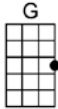

SING C#

CRY (BAR)

4/4 1234 12 (without intro)

Intro:  /  /  /  /  /

If your sweetheart sends a letter of good-bye,

It's no secret, you'll feel better if you cry

When waking from a bad dream, don't you sometimes think it's real?

But it's only false emotions that you feel

p. 2. Cry

If your heartaches seem to hang around too long

And your blues keep getting bluer with each song

Re-member, sunshine can be found be-hind a cloudy sky

So let your hair down and go on and cry

So let your hair down and go on and cry

CRY

4/4 1234 12 (without intro)

Intro: A9 / Am9 D7b9 / G / D7 /

G **B7 C#m7 Ddim B7**
If your sweetheart sends a letter of good-bye,

Em EmM7 Em7 Em6 E9
It's no secret, you'll feel better if you cry