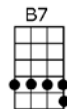

SING C#

CRY (BAR)

4/4 1234 12 (without intro)

Intro:  /  /  /  /  /

If your sweetheart sends a letter of good-bye,

It's no secret, you'll feel better if you cry

When waking from a bad dream, don't you sometimes think it's real?

But it's only false emotions that you feel

p. 2. Cry

If your heartaches seem to hang around too long

And your blues keep getting bluer with each song

Re-member, sunshine can be found be-hind a cloudy sky

So let your hair down and go on and cry

So let your hair down and go on and cry

CRY

4/4 1234 12 (without intro)

Intro: A9 / Am9 D7b9 / G / D7 /

G **B7 C#m7 Ddim B7**
If your sweetheart sends a letter of good-bye,

Em EmM7 Em7 Em6 E9
It's no secret, you'll feel better if you cry