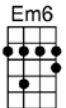

SING C#

CRY (BAR)

4/4 1234 12 (without intro)

Intro:  /  /  /  /  /

If your sweetheart sends a letter of good-bye,

It's no secret, you'll feel better if you cry

When waking from a bad dream, don't you sometimes think it's real?

But it's only false emotions that you feel

p. 2. Cry

If your heartaches seem to hang around too long

And your blues keep getting bluer with each song

Re-member, sunshine can be found be-hind a cloudy sky

So let your hair down and go on and cry

So let your hair down and go on and cry

CRY

4/4 1234 12 (without intro)

Intro: A9 / Am9 D7b9 / G / D7 /

G **B7 C#m7 Ddim B7**
If your sweetheart sends a letter of good-bye,

Em EmM7 Em7 Em6 E9
It's no secret, you'll feel better if you cry

Am7 D7 G
When waking from a bad dream, don't you sometimes think it's real?

A7 Am7 D7
But it's only false emotions that you feel

G6 B7 C#m7 Ddim B7
If your heartaches seem to hang around too long

Em EmM7 Em7 Em6 E9
And our blues keep getting better with each song