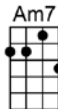

SING C#

CRY (BAR)

4/4 1234 12 (without intro)

Intro:  /  /  /  /  /

If your sweetheart sends a letter of good-bye,

It's no secret, you'll feel better if you cry

When waking from a bad dream, don't you sometimes think it's real?

But it's only false emotions that you feel

p. 2. Cry

If your heartaches seem to hang around too long

And your blues keep getting bluer with each song

Re-member, sunshine can be found be-hind a cloudy sky

So let your hair down and go on and cry

So let your hair down and go on and cry

CRY

4/4 1234 12 (without intro)

Intro: A9 / Am9 D7b9 / G / D7 /

G **B7 C#m7 Ddim B7**
If your sweetheart sends a letter of good-bye,

Em EmM7 Em7 Em6 E9
It's no secret, you'll feel better if you cry