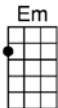

SING C#

CRY (BAR)

4/4 1234 12 (without intro)

Intro:  /  /  /  /  /

If your sweetheart sends a letter of good-bye,

It's no secret, you'll feel better if you cry

When waking from a bad dream, don't you sometimes think it's real?

But it's only false emotions that you feel

p. 2. Cry

If your heartaches seem to hang around too long

And your blues keep getting bluer with each song

Re-member, sunshine can be found be-hind a cloudy sky

So let your hair down and go on and cry

So let your hair down and go on and cry

CRY

4/4 1234 12 (without intro)

Intro: A9 / Am9 D7b9 / G / D7 /

G **B7 C#m7 Ddim B7**
If your sweetheart sends a letter of good-bye,

Em EmM7 Em7 Em6 E9
It's no secret, you'll feel better if you cry