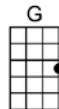

SING C#

CRY (BAR)

4/4 1234 12 (without intro)

Intro:  /  /  /  /  /

If your sweetheart sends a letter of good-bye,

It's no secret, you'll feel better if you cry

When waking from a bad dream, don't you sometimes think it's real?

But it's only false emotions that you feel

p. 2. Cry

If your heartaches seem to hang around too long

And your blues keep getting bluer with each song

Re-member, sunshine can be found be-hind a cloudy sky

So let your hair down and go on and cry

So let your hair down and go on and cry

CRY

4/4 1234 12 (without intro)

Intro: A9 / Am9 D7b9 / G / D7 /

G **B7 C#m7 Ddim B7**
If your sweetheart sends a letter of good-bye,

Em EmM7 Em7 Em6 E9
It's no secret, you'll feel better if you cry