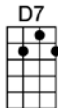

SING C#

CRY (BAR)

4/4 1234 12 (without intro)

Intro:  /  /  /  /  /

If your sweetheart sends a letter of good-bye,

It's no secret, you'll feel better if you cry

When waking from a bad dream, don't you sometimes think it's real?

But it's only false emotions that you feel

p. 2. Cry

If your heartaches seem to hang around too long

And your blues keep getting bluer with each song

Re-member, sunshine can be found be-hind a cloudy sky

So let your hair down and go on and cry

So let your hair down and go on and cry

CRY

4/4 1234 12 (without intro)

Intro: A9 / Am9 D7b9 / G / D7 /

G **B7 C#m7 Ddim B7**
If your sweetheart sends a letter of good-bye,

Em EmM7 Em7 Em6 E9
It's no secret, you'll feel better if you cry

Am7 D7 G
When waking from a bad dream, don't you sometimes think it's real?

A7 Am7 D7
But it's only false emotions that you feel

G6 B7 C#m7 Ddim B7
If your heartaches seem to hang around too long

Em EmM7 Em7 Em6 E9
And our blues keep getting better with each song