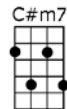

SING C#

CRY (BAR)

4/4 1234 12 (without intro)

Intro:  /  /  /  /  /

If your sweetheart sends a letter of good-bye,

It's no secret, you'll feel better if you cry

When waking from a bad dream, don't you sometimes think it's real?

But it's only false emotions that you feel

p. 2. Cry

If your heartaches seem to hang around too long

And your blues keep getting bluer with each song

Re-member, sunshine can be found be-hind a cloudy sky

So let your hair down and go on and cry

So let your hair down and go on and cry

CRY

4/4 1234 12 (without intro)

Intro: A9 / Am9 D7b9 / G / D7 /

G **B7 C#m7 Ddim B7**
If your sweetheart sends a letter of good-bye,

Em EmM7 Em7 Em6 E9
It's no secret, you'll feel better if you cry

Am C6 Cm6 G E9
Re-member, sunshine can be found be-hind a cloudy sky

A9 Am9 D7b9 G F7 E7
So let your hair down and go on and cry

A9 Am9 D7b9 G Cm6 G6
So let your hair down and go on and cry