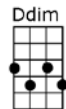

SING C#

CRY (BAR)

4/4 1234 12 (without intro)

Intro:  /  /  /  /  /

If your sweetheart sends a letter of good-bye,

It's no secret, you'll feel better if you cry

When waking from a bad dream, don't you sometimes think it's real?

But it's only false emotions that you feel

p. 2. Cry

If your heartaches seem to hang around too long

And your blues keep getting bluer with each song

Re-member, sunshine can be found be-hind a cloudy sky

So let your hair down and go on and cry

So let your hair down and go on and cry

CRY

4/4 1234 12 (without intro)

Intro: A9 / Am9 D7b9 / G / D7 /

G **B7 C#m7 Ddim B7**
If your sweetheart sends a letter of good-bye,

Em EmM7 Em7 Em6 E9
It's no secret, you'll feel better if you cry

Am7 D7 G
When waking from a bad dream, don't you sometimes think it's real?

A7 Am7 D7
But it's only false emotions that you feel

G6 B7 C#m7 Ddim B7
If your heartaches seem to hang around too long

Em EmM7 Em7 Em6 E9
And our blues keep getting better with each song