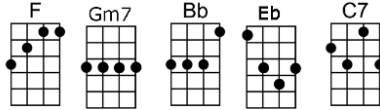

CRUISIN' (BAR)-Smokey Robinson/Marv Tarplin

4/4 1...2...1234

2231 1243

Intro: percussion (2 measures) | F | Gm7 | F | Gm7 |

F Gm7 F Gm7 F Gm7 F Gm7
Baby, let's cruise away from here. Don't be confused, the way is clear

F Gm7 F Gm7
And, if you want it, you got it forever. This is not a one-night stand, baby, yeah

F Gm7 F Gm7
So, let the music take your mind. Just release, and you will find

F Bb Eb C7 F
You're gonna fly away, glad you're goin' my way. I love it when we're cruisin' together

F Bb Eb C7 F
Music is played for love, cruisin' is made for love. I love it when we're cruisin' together

F Gm7 F Gm7 F Gm7 F Gm7
Baby, tonight belongs to us. Everything's right, do what you must

F Gm7 F Gm7
And, inch by inch we get closer and closer to every little part of each other

F Gm7 F Gm7
(percussion) Cruise with me, baby, ooh..... (X2)

F Gm7 F Gm7 F Gm7 F Gm7
Oh, baby, let's cruise, let's flow, let's glide. Ooh, let's open up, and go in-side

F Gm7 F Gm7
And, if you want it, you got it forever. I can just stay there inside you, and love you, baby