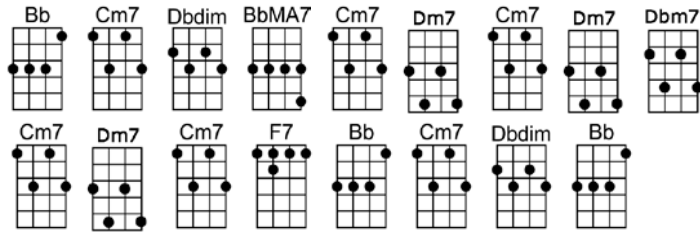

SING A

COQUETTE(BAR)-Johnny Green/Carmen Lombardo/Gus Kahn

4/4 1...2...1234

Intro: |  |  |  |  |  |  |  |  |  |

 |  |  |  |  |  |  |  |  |

Tell me, why you keep foolin', Little Co-quette,

 |  |  |  |  |  |  |  |

Makin' fun of the ones who love you

 |  |  |  |  |  |  |  |  |

Breakin' hearts you are rulin', Little Co-quette,

 |  |  |  |  |  |  |  |

True hearts tenderly dreaming of you.

 |  |  |  |  |

Someday you'll fall in love like I fell in love with you.

 |  |  |  |  |

Maybe someone you love will just be fool - in'

 |  |  |  |  |  |  |  |  |

And when you're all a-lone with only re-grets,

 |  |  |  |  |  |

You'll know, Little Co-quette, I love you.

p.2. Coquette

Interlude:

Someday you'll fall in love like I fell in love with you.

Maybe someone you love will just be fool - in'

And when you're all a-lone with only re-grets,

You'll know, Little Co-quette, I love you.