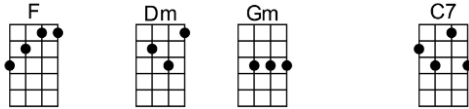

Tell me, darlin', we will never part