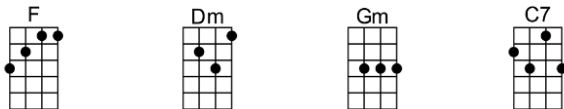

Come, come, come, come, come in-to my heart,