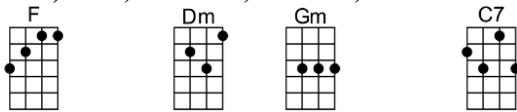

SING A

COME GO WITH ME_(BAR)-Clarence Quick

4/4 1...2...12324

Intro:

Dom dom dom dom, dom dee dooby dom dom dom dom

Dom dee dooby dom, dom dom dom dom, dom dee dooby dom, wa wa wa wa (X2)

Well, love, love me, darlin', come and go with me,

F Dm Gm C7
Come, come, come, come, come in-to my heart,
F Dm Gm C7
Tell me, darlin', we will never part
F Dm Gm C7 F Bb F F7
I need you, darlin', so come go with me

Bridge:

Bb7 F F7
Yes, I need you, yes, I really need you, please say you'll never leave me
Bb7 G7 C7
Well, say, you never, yes, you really never, you never give me a chance.

F Dm Gm C7
Come, come, come, come, come in-to my heart,
F Dm Gm C7
Tell me, darlin', we will never part
F Dm Gm C7 F Bb F F7
I need you, darlin', so come go with me

Interlude: Bridge and verse that follows it

Bb7 F F7
Yes, I need you, yes, I really need you, please say you'll never leave me
Bb7 G7 C7
Well, say, you never, yes, you really never, you never give me a chance.

F Dm Gm C7
Well, love, love me, darlin', come and go with me,
F Dm Gm C7
Please don't send me way be-yond the sea
F Dm Gm C7 F Dm Gm C7
I need you, darlin', so come go with me
Gm C7 F Dm Gm C7 F Bbm6 F
Come on, go with me, come on, go with me