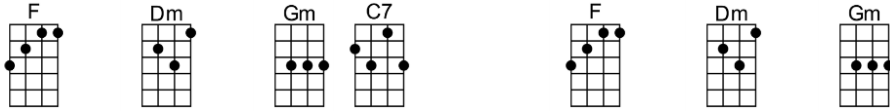

SING A

COME GO WITH ME_(BAR)-Clarence Quick

4/4 1...2...12324

Intro:

Dom dom dom dom, dom dee dooby dom dom dom dom

Dom dee dooby dom, dom dom dom dom, dom dee dooby dom, wa wa wa wa (X2)

Well, love, love me, darlin', come and go with me,

F Dm Gm C7
Come, come, come, come, come in-to my heart,
F Dm Gm C7
Tell me, darlin', we will never part
F Dm Gm C7 F Bb F F7
I need you, darlin', so come go with me

Bridge:

Bb7 F F7
Yes, I need you, yes, I really need you, please say you'll never leave me
Bb7 G7 C7
Well, say, you never, yes, you really never, you never give me a chance.

F Dm Gm C7
Come, come, come, come, come in-to my heart,
F Dm Gm C7
Tell me, darlin', we will never part
F Dm Gm C7 F Bb F F7
I need you, darlin', so come go with me

Interlude: Bridge and verse that follows it

Bb7 F F7
Yes, I need you, yes, I really need you, please say you'll never leave me
Bb7 G7 C7
Well, say, you never, yes, you really never, you never give me a chance.

F Dm Gm C7
Well, love, love me, darlin', come and go with me,
F Dm Gm C7
Please don't send me way be-yond the sea
F Dm Gm C7 F Dm Gm C7
I need you, darlin', so come go with me
Gm C7 F Dm Gm C7 F Bbm6 F
Come on, go with me, come on, go with me