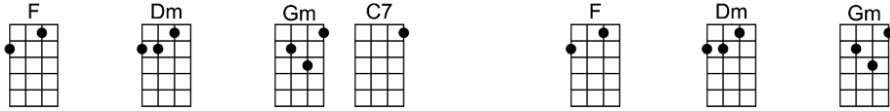

SING A

COME GO WITH ME - Clarence Quick

4/4 1...2...12324

Intro:

Dom dom dom dom, dom dee dooby dom dom dom dom

Dom dee dooby dom, dom dom dom dom, dom dee dooby dom, wa wa wa wa (X2)

Well, love, love me, darlin', come and go with me,

F Dm Gm C7
Come, come, come, come, come in-to my heart,
F Dm Gm C7
Tell me, darlin', we will never part
F Dm Gm C7 F Bb F F7
I need you, darlin', so come go with me

Bridge:

Bb7 F F7
Yes, I need you, yes, I really need you, please say you'll never leave me
Bb7 G7 C7
Well, say, you never, yes, you really never, you never give me a chance.

F Dm Gm C7
Come, come, come, come, come in-to my heart,
F Dm Gm C7
Tell me, darlin', we will never part
F Dm Gm C7 F Bb F F7
I need you, darlin', so come go with me

Interlude: Bridge and verse that follows it

Bb7 F F7
Yes, I need you, yes, I really need you, please say you'll never leave me
Bb7 G7 C7
Well, say, you never, yes, you really never, you never give me a chance.

F Dm Gm C7
Well, love, love me, darlin', come and go with me,
F Dm Gm C7
Please don't send me way be-yond the sea
F Dm Gm C7 F Dm Gm C7
I need you, darlin', so come go with me
Gm C7 F Dm Gm C7 F Bbm6 F
Come on, go with me, come on, go with me