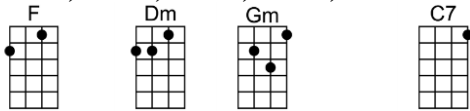

Tell me, darlin', we will never part