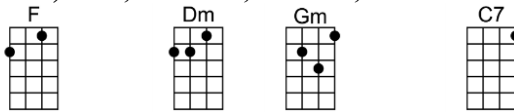

SING A

COME GO WITH ME - Clarence Quick

4/4 1...2...12324

Intro:

Dom dom dom dom, dom dee dooby dom dom dom dom

Dom dee dooby dom, dom dom dom dom, dom dee dooby dom, wa wa wa wa (X2)

Well, love, love me, darlin', come and go with me,

F Dm Gm C7
Come, come, come, come, come in-to my heart,
F Dm Gm C7
Tell me, darlin', we will never part
F Dm Gm C7 F Bb F F7
I need you, darlin', so come go with me

Bridge:

Bb7 F F7
Yes, I need you, yes, I really need you, please say you'll never leave me
Bb7 G7 C7
Well, say, you never, yes, you really never, you never give me a chance.

F Dm Gm C7
Come, come, come, come, come in-to my heart,
F Dm Gm C7
Tell me, darlin', we will never part
F Dm Gm C7 F Bb F F7
I need you, darlin', so come go with me

Interlude: Bridge and verse that follows it

Bb7 F F7
Yes, I need you, yes, I really need you, please say you'll never leave me
Bb7 G7 C7
Well, say, you never, yes, you really never, you never give me a chance.

F Dm Gm C7
Well, love, love me, darlin', come and go with me,
F Dm Gm C7
Please don't send me way be-yond the sea
F Dm Gm C7 F Dm Gm C7
I need you, darlin', so come go with me
Gm C7 F Dm Gm C7 F Bbm6 F
Come on, go with me, come on, go with me