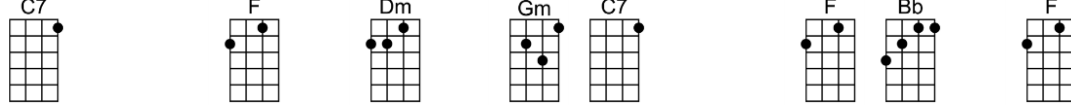

SING A

COME GO WITH ME - Clarence Quick

4/4 1...2...12324

Intro:

Dom dom dom dom, dom dee dooby dom dom dom dom

Dom dee dooby dom, dom dom dom dom, dom dee dooby dom, wa wa wa wa (X2)

Well, love, love me, darlin', come and go with me,

F Dm Gm C7
Come, come, come, come, come in-to my heart,
F Dm Gm C7
Tell me, darlin', we will never part
F Dm Gm C7 F Bb F F7
I need you, darlin', so come go with me

Bridge:

Bb7 F F7
Yes, I need you, yes, I really need you, please say you'll never leave me
Bb7 G7 C7
Well, say, you never, yes, you really never, you never give me a chance.

F Dm Gm C7
Come, come, come, come, come in-to my heart,
F Dm Gm C7
Tell me, darlin', we will never part
F Dm Gm C7 F Bb F F7
I need you, darlin', so come go with me

Interlude: Bridge and verse that follows it

Bb7 F F7
Yes, I need you, yes, I really need you, please say you'll never leave me
Bb7 G7 C7
Well, say, you never, yes, you really never, you never give me a chance.

F Dm Gm C7
Well, love, love me, darlin', come and go with me,
F Dm Gm C7
Please don't send me way be-yond the sea
F Dm Gm C7 F Dm Gm C7
I need you, darlin', so come go with me
Gm C7 F Dm Gm C7 F Bbm6 F
Come on, go with me, come on, go with me