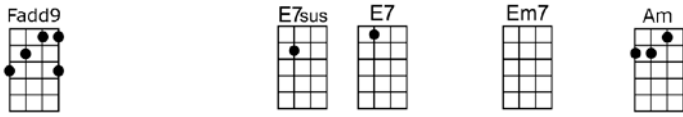

p.2. Close To You

That is why all the boys in town follow you all a-round