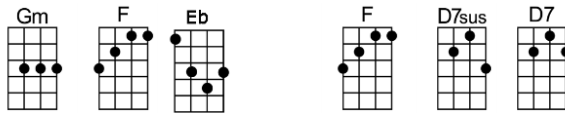

   California dreamin'    on such a winter's day

   Stopped into a church    I passed a-long the way

   Well, I got down on my knees,    and I be-gan to pray

   You know the preacher likes the cold,    he knows I'm gonna stay

   California dreamin'    on such a winter's day

p.2. California Dreamin'

Interlude:

All the leaves are brown, and the sky is gray

I've been for a walk on a winter's day

If I didn't tell her, I could leave to-day

Gm F Eb F D7sus D7
Stopped into a church I passed a-long the way

Bb D Gm Eb D7sus D7
Well, I got down on my knees, and I be-gan to pray

Gm F Eb F D7sus D7
You know the preacher likes the cold, he knows I'm gonna stay

Gm F Eb F D7sus D7
California dreamin' on such a winter's day

Interlude: Gm Gm11 Gm Eb Bb D Gm Eb D7sus D7
Gm F Eb F D7sus D7 Gm F Eb F D7sus D7

Gm F Eb F D7sus D7
All the leaves are brown, and the sky is gray