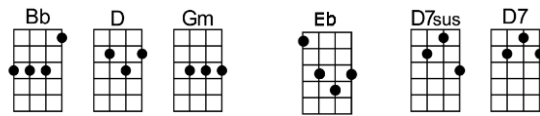

   California dreamin'    on such a winter's day

   Stopped into a church    I passed a-long the way

   Well, I got down on my knees,    and I be-gan to pray

   You know the preacher likes the cold,    he knows I'm gonna stay

   California dreamin'    on such a winter's day

p.2. California Dreamin'

Interlude:

All the leaves are brown, and the sky is gray

I've been for a walk on a winter's day

If I didn't tell her, I could leave to-day

Gm F Eb F D7sus D7
All the leaves are brown, and the sky is gray

Bb D Gm Eb D7sus D7
I've been for a walk on a winter's day

Gm F Eb F D7sus D7
I'd be safe and warm, if I was in L.A.

Gm F Eb F D7sus D7
California dreamin' on such a winter's day

Gm F Eb F D7sus D7
California dreamin' on such a winter's day

Interlude: Gm Gm11 Gm Eb Bb D Gm Eb D7sus D7
Gm F Eb F D7sus D7 Gm F Eb F D7sus D7

Gm F Eb F D7sus D7
All the leaves are brown, and the sky is gray