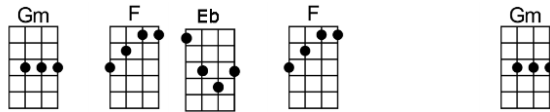

California dreamin' on such a winter's day