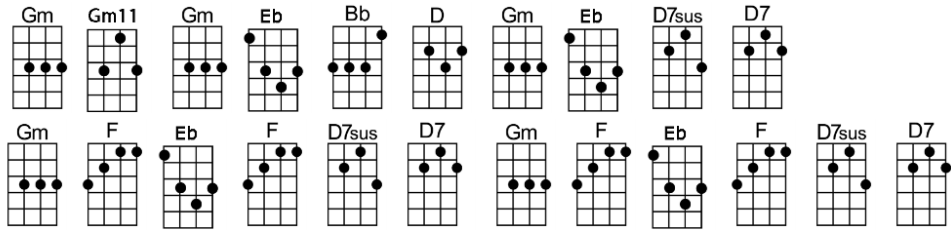

CALIFORNIA DREAMIN' (BAR)

4/4 1234 12 (without intro) -John and Michelle Phillips

Intro: |  | / | / |  |

   and the sky is gray

   I've been for a walk    on a winter's day

   I'd be safe and warm,    if I was in L.A.

   California dreamin'    on such a winter's day

   Stopped into a church    I passed a-long the way

   Well, I got down on my knees,    and I be-gan to pray

   You know the preacher likes the cold,    he knows I'm gonna stay

   California dreamin'    on such a winter's day

p.2. California Dreamin'

Interlude:

All the leaves are brown, and the sky is gray

I've been for a walk on a winter's day

If I didn't tell her, I could leave to-day

Gm F Eb F D7sus D7
California dreamin' on such a winter's day

Interlude: Gm Gm11 Gm Eb Bb D Gm Eb D7sus D7
Gm F Eb F D7sus D7 Gm F Eb F D7sus D7

Gm F Eb F D7sus D7
All the leaves are brown, and the sky is gray