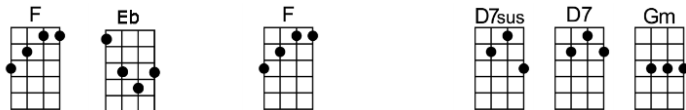

Cali-fornia dreamin' on such a winter's day