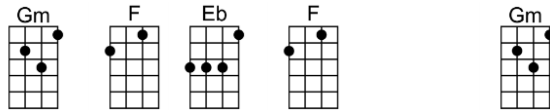

California dreamin' on such a winter's day