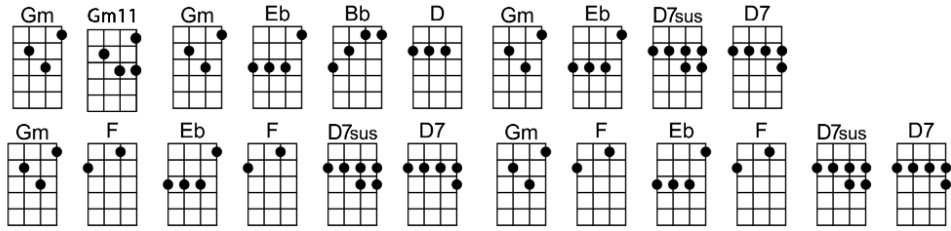

CALIFORNIA DREAMIN'

4/4 1234 12 (without intro)

p.2. California Dreamin'

Interlude:

All the leaves are brown, and the sky is gray

I've been for a walk on a winter's day

If I didn't tell her, I could leave to-day

Gm F Eb F D7sus D7
All the leaves are brown, and the sky is gray

Bb D Gm Eb D7sus D7
I've been for a walk on a winter's day

Gm F Eb F D7sus D7
I'd be safe and warm, if I was in L.A.

Gm F Eb F D7sus D7
California dreamin' on such a winter's day

Gm F Eb F D7sus D7
Stopped into a church I passed a-long the way

Bb D Gm Eb D7sus D7
Well, I got down on my knees, and I be-gan to pray

Gm F Eb F D7sus D7
You know the preacher likes the cold, he knows I'm gonna stay

Gm F Eb F D7sus D7
California dreamin' on such a winter's day

Interlude: Gm Gm11 Gm Eb Bb D Gm Eb D7sus D7
Gm F Eb F D7sus D7 Gm F Eb F D7sus D7

Gm F Eb F D7sus D7
All the leaves are brown, and the sky is gray