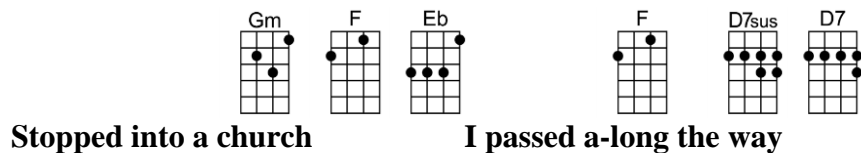

CALIFORNIA DREAMIN'

4/4 1234 12 (without intro)

p.2. California Dreamin'

Interlude:

All the leaves are brown, and the sky is gray

I've been for a walk on a winter's day

If I didn't tell her, I could leave to-day