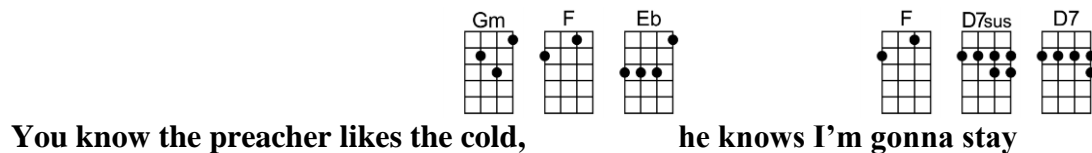

CALIFORNIA DREAMIN'

4/4 1234 12 (without intro)

p.2. California Dreamin'

Interlude:

All the leaves are brown, and the sky is gray

I've been for a walk on a winter's day

If I didn't tell her, I could leave to-day