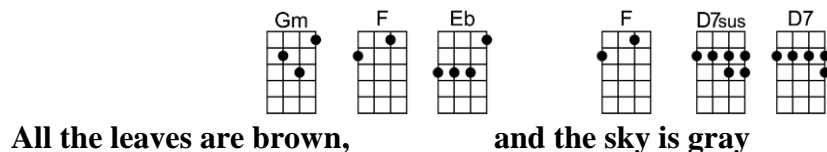

CALIFORNIA DREAMIN'

4/4 1234 12 (without intro)

p.2. California Dreamin'

Interlude:

All the leaves are brown, and the sky is gray

I've been for a walk on a winter's day

If I didn't tell her, I could leave to-day