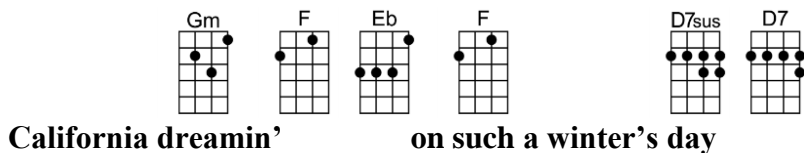

CALIFORNIA DREAMIN'

4/4 1234 12 (without intro)

p.2. California Dreamin'

Interlude:

All the leaves are brown, and the sky is gray

I've been for a walk on a winter's day

If I didn't tell her, I could leave to-day