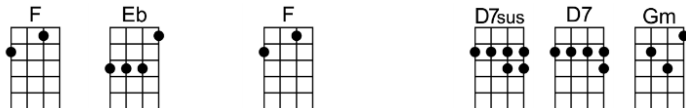

Cali-fornia dreamin' on such a winter's day