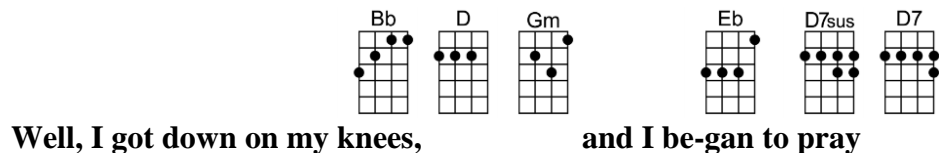

CALIFORNIA DREAMIN'

4/4 1234 12 (without intro)

p.2. California Dreamin'

Interlude:

All the leaves are brown, and the sky is gray

I've been for a walk on a winter's day

If I didn't tell her, I could leave to-day