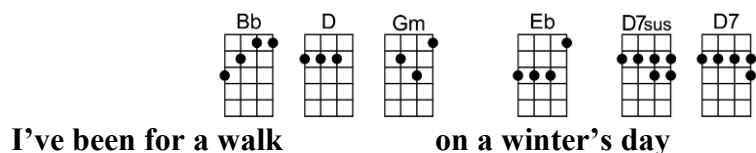

CALIFORNIA DREAMIN'

4/4 1234 12 (without intro)

p.2. California Dreamin'

Interlude:

All the leaves are brown, and the sky is gray

I've been for a walk on a winter's day

If I didn't tell her, I could leave to-day