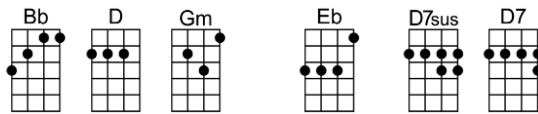

CALIFORNIA DREAMIN'

4/4 1234 12 (without intro)

p.2. California Dreamin'

Interlude:

All the leaves are brown, and the sky is gray

I've been for a walk on a winter's day

If I didn't tell her, I could leave to-day

Gm F Eb F D7sus D7
All the leaves are brown, and the sky is gray

Bb D Gm Eb D7sus D7
I've been for a walk on a winter's day

Gm F Eb F D7sus D7
I'd be safe and warm, if I was in L.A.

Gm F Eb F D7sus D7
California dreamin' on such a winter's day

Gm F Eb F D7sus D7
Stopped into a church I passed a-long the way

Bb D Gm Eb D7sus D7
Well, I got down on my knees, and I be-gan to pray

Gm F Eb F D7sus D7
You know the preacher likes the cold, he knows I'm gonna stay

Gm F Eb F D7sus D7
California dreamin' on such a winter's day

Interlude: Gm Gm11 Gm Eb Bb D Gm Eb D7sus D7
Gm F Eb F D7sus D7 Gm F Eb F D7sus D7

Gm F Eb F D7sus D7
All the leaves are brown, and the sky is gray