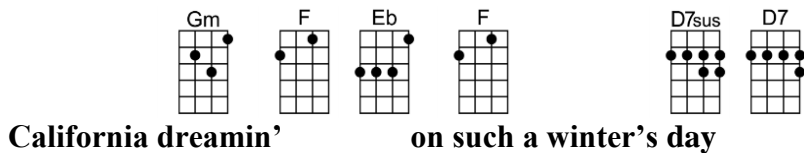

CALIFORNIA DREAMIN'

4/4 1234 12 (without intro)

p.2. California Dreamin'

Interlude:

All the leaves are brown, and the sky is gray

I've been for a walk on a winter's day

If I didn't tell her, I could leave to-day