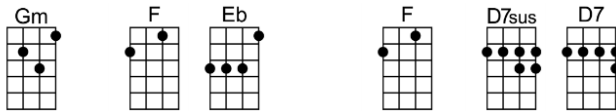

CALIFORNIA DREAMIN'

4/4 1234 12 (without intro)

p.2. California Dreamin'

Interlude:

All the leaves are brown, and the sky is gray

I've been for a walk on a winter's day

If I didn't tell her, I could leave to-day

Gm F Eb F D7sus D7
All the leaves are brown, and the sky is gray

Bb D Gm Eb D7sus D7
I've been for a walk on a winter's day

Gm F Eb F D7sus D7
I'd be safe and warm, if I was in L.A.

Gm F Eb F D7sus D7
California dreamin' on such a winter's day

Gm F Eb F D7sus D7
Stopped into a church I passed a-long the way

Bb D Gm Eb D7sus D7
Well, I got down on my knees, and I be-gan to pray

Gm F Eb F D7sus D7
You know the preacher likes the cold, he knows I'm gonna stay

Gm F Eb F D7sus D7
California dreamin' on such a winter's day

Interlude: Gm Gm11 Gm Eb Bb D Gm Eb D7sus D7
Gm F Eb F D7sus D7 Gm F Eb F D7sus D7

Gm F Eb F D7sus D7
All the leaves are brown, and the sky is gray