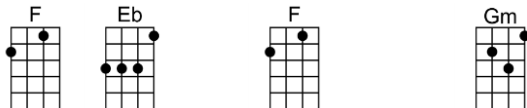

Cali-fornia dreamin' on such a winter's day