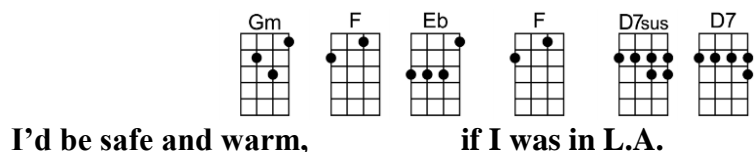

CALIFORNIA DREAMIN'

4/4 1234 12 (without intro)

p.2. California Dreamin'

Interlude:

All the leaves are brown, and the sky is gray

I've been for a walk on a winter's day

If I didn't tell her, I could leave to-day