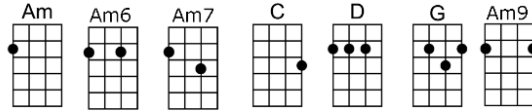

BORN TO BE WILD - Mars Bonfire

4/4 1...2...1234

Intro: | Am | Am Am6 Am7 | (X4)

Am Am6 Am7 Am Am6 Am7
 Get your motor runnin', head out on the highway
 Am Am6 Am7 Am Am6 Am7
 Lookin' for adventure, and what-ever comes our way
 C D Am C D Am
 Yeah, Darlin', go make it happen, take the world in a love embrace
 C D Am C D Am
 Fire all of your guns at once, and ex-plode into space

Am Am6 Am7 Am Am6 Am7
 I like smoke and lightnin', heavy metal thunder
 Am Am6 Am7 Am Am6 Am7
 Racin' with the wind, and the feelin' that I'm under
 C D Am C D Am
 Yeah, Darlin', go make it happen, take the world in a love embrace
 C D Am C D Am
 Fire all of your guns at once, and ex-plode into space

Am C
 Like a true nature's child, we were born, born to be wild
 D C Am
 We can climb so high, I never wanna die
 Am G Am G Am G Am G
 Born to be wild, born to be wild

Interlude: Am (4 measures)

Am Am6 Am7 Am Am6 Am7
 Get your motor runnin', head out on the highway
 Am Am6 Am7 Am Am6 Am7
 Lookin' for adventure, and what-ever comes our way
 C D Am C D Am
 Yeah, Darlin', go make it happen, take the world in a love embrace
 C D Am C D Am
 Fire all of your guns at once, and ex-plode into space

Am C
 Like a true nature's child, we were born, born to be wild
 D C Am
 We can climb so high, I never wanna die
 Am G Am G Am G Am G
 Born to be wild, born to be wild

Intro: | Am | Am Am6 Am7 | (X4) Am9