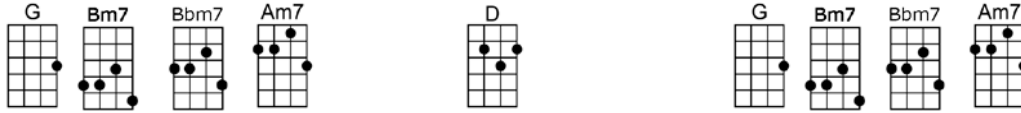

p.2. Blue Velvet

Of blue velvet, but in my heart there'll always be

Precious and warm, a memo-ry, through the years