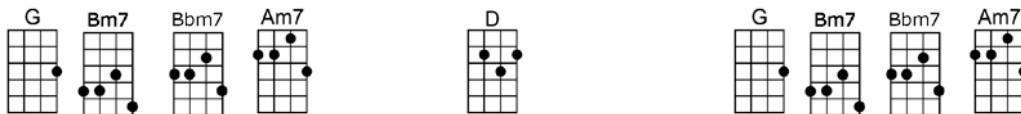

Of blue velvet, but in my heart there'll always be

Precious and warm, a memo-ry, through the years