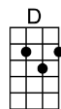

Instrumental verse

Some day, when we meet up yonder, we'll stroll hand in hand a-gain