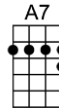

SING F#

BLUE EYES CRYING IN THE RAIN (BAR)-Fred Rose

4/4 1..2..1234

Intro:  (2 measures)

In the twilight glow I see her, blue eyes cryin' in the rain

When we kissed goodbye, and parted, I knew we'd never meet a-gain

D **A7** **D G D A7 D**
In a land that knows no partin', blue eyes cryin' in the rain.