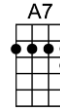

Through the ages I'll remember, blue eyes cryin' in the rain