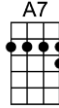

SING F#

BLUE EYES CRYING IN THE RAIN (BAR)-Fred Rose

4/4 1..2..1234

Intro:  (2 measures)

In the twilight glow I see her, blue eyes cryin' in the rain

When we kissed goodbye, and parted, I knew we'd never meet a-gain

BLUE EYES CRYING IN THE RAIN-Fred Rose

4/4 1..2..1234

Intro: D (2 measures)

D **A7** **D A7**
In the twilight glow I see her, blue eyes cryin' in the rain

D **A7** **D D7**
When we kissed goodbye, and parted, I knew we'd never meet a-gain

D **A7** **D G D A7 D**
In a land that knows no partin', blue eyes cryin' in the rain.