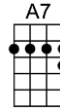

Through the ages I'll remember, blue eyes cryin' in the rain