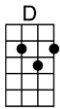

SING F#

BLUE EYES CRYING IN THE RAIN (BAR)-Fred Rose

4/4 1..2..1234

Intro:  (2 measures)

In the twilight glow I see her, blue eyes cryin' in the rain

When we kissed goodbye, and parted, I knew we'd never meet a-gain

Love is like a dyin' ember, only memories re-main

Through the ages I'll remember, blue eyes cryin' in the rain

Instrumental verse

Some day, when we meet up yonder, we'll stroll hand in hand a-gain

In a land that knows no partin', blue eyes cryin' in the rain.

BLUE EYES CRYING IN THE RAIN-Fred Rose

4/4 1..2..1234

Intro: D (2 measures)

D **A7** **D A7**
In the twilight glow I see her, blue eyes cryin' in the rain

D **A7** **D D7**
When we kissed goodbye, and parted, I knew we'd never meet a-gain

D **A7** **D G D A7 D**
In a land that knows no partin', blue eyes cryin' in the rain.