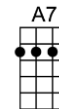

Instrumental verse

Some day, when we meet up yonder, we'll stroll hand in hand a-gain