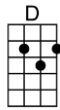

SING F#

BLUE EYES CRYING IN THE RAIN (BAR)-Fred Rose

4/4 1..2..1234

Intro:  (2 measures)

In the twilight glow I see her, blue eyes cryin' in the rain

When we kissed goodbye, and parted, I knew we'd never meet a-gain

Love is like a dyin' ember, only memories re-main

Through the ages I'll remember, blue eyes cryin' in the rain

Instrumental verse

Some day, when we meet up yonder, we'll stroll hand in hand a-gain

In a land that knows no partin', blue eyes cryin' in the rain.

BLUE EYES CRYING IN THE RAIN-Fred Rose

4/4 1..2..1234

Intro: D (2 measures)

D **A7** **D A7**
In the twilight glow I see her, blue eyes cryin' in the rain

D **A7** **D D7**
When we kissed goodbye, and parted, I knew we'd never meet a-gain

D **A7** **D G D A7 D**
In a land that knows no partin', blue eyes cryin' in the rain.