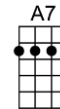

SING F#

BLUE EYES CRYING IN THE RAIN (BAR)-Fred Rose

4/4 1..2..1234

Intro:  (2 measures)

In the twilight glow I see her, blue eyes cryin' in the rain

When we kissed goodbye, and parted, I knew we'd never meet a-gain

Love is like a dyin' ember, only memories re-main

Through the ages I'll remember, blue eyes cryin' in the rain

Instrumental verse

Some day, when we meet up yonder, we'll stroll hand in hand a-gain

In a land that knows no partin', blue eyes cryin' in the rain.

BLUE EYES CRYING IN THE RAIN-Fred Rose

4/4 1..2..1234

Intro: D (2 measures)

D **A7** **D A7**
In the twilight glow I see her, blue eyes cryin' in the rain

D **A7** **D D7**
When we kissed goodbye, and parted, I knew we'd never meet a-gain