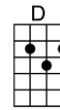

Through the ages I'll remember, blue eyes cryin' in the rain