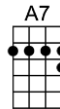

SING F#

BLUE EYES CRYING IN THE RAIN (BAR)-Fred Rose

4/4 1..2..1234

Intro:  (2 measures)

In the twilight glow I see her, blue eyes cryin' in the rain

When we kissed goodbye, and parted, I knew we'd never meet a-gain

Love is like a dyin' ember, only memories re-main

Through the ages I'll remember, blue eyes cryin' in the rain

Instrumental verse

Some day, when we meet up yonder, we'll stroll hand in hand a-gain

In a land that knows no partin', blue eyes cryin' in the rain.

BLUE EYES CRYING IN THE RAIN-Fred Rose

4/4 1..2..1234

Intro: D (2 measures)

D **A7** **D A7**
In the twilight glow I see her, blue eyes cryin' in the rain

D **A7** **D D7**
When we kissed goodbye, and parted, I knew we'd never meet a-gain