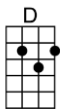

SING F#

BLUE EYES CRYING IN THE RAIN (BAR)-Fred Rose

4/4 1..2..1234

Intro:  (2 measures)

In the twilight glow I see her, blue eyes cryin' in the rain

When we kissed goodbye, and parted, I knew we'd never meet a-gain

Love is like a dyin' ember, only memories re-main

Through the ages I'll remember, blue eyes cryin' in the rain

Instrumental verse

Some day, when we meet up yonder, we'll stroll hand in hand a-gain

In a land that knows no partin', blue eyes cryin' in the rain.

BLUE EYES CRYING IN THE RAIN-Fred Rose

4/4 1..2..1234

Intro: D (2 measures)

D **A7** **D A7**
In the twilight glow I see her, blue eyes cryin' in the rain

D **A7** **D D7**
When we kissed goodbye, and parted, I knew we'd never meet a-gain

D **A7** **D G D A7 D**
In a land that knows no partin', blue eyes cryin' in the rain.