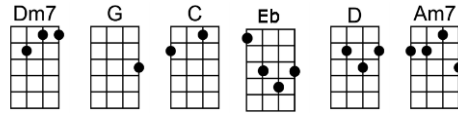

BLACK WATER (BAR)-Patrick Simmons

4/4 1...2...123 (without intro)

Intro: | Dm7 | G | (X4)

Dm7 G Dm7 G Dm7 G Dm7 G
Well, I built me a raft, and she's ready for floatin'. Ol' Missis-sippi, she's callin' my name

Dm7 G Dm7 G
Catfish are jumpin', that paddle wheel thumpin'

Dm7 G Dm7 G
Black water keeps rollin' on past just the same

C Eb
Ol' black water, keep on rollin', Mississippi moon, won't you keep on shinin' on me

C Eb
Ol' black water, keep on rollin', Mississippi moon, won't you keep on shinin' on me

C Eb D Am7
Ol' black water, keep on rollin', Mississippi moon, won't you keep on shinin' on me

D Am7 D Am7
Yeah, keep on shinin' your light. Gonna make every-thing, pretty mama,

Dm7 G Dm7 G
I'd like to hear some funky Dixieland, pretty mama, come and take me by the hand

Dm7 G
By the hand, take me by the hand, pretty mama,

Dm7 G
Come and dance with your daddy all night long

Dm7 G Dm7 G
I'd like to hear some funky Dixieland, pretty mama, come and take me by the hand