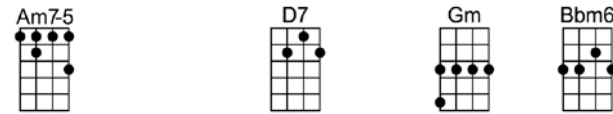

AVALON (BAR) Al Jolson, B.G. DeSylva, Vincent Rose

4/4 1...2...1234

Intro:

Ev - ry morn' my memories stray

Ac - ross the sea where flying fishes play

And as the night is falling,

I find my - self recalling that blissful, all - enthralling day

I found my love in Avalon, be - side the bay

I left my love in Avalon, and sailed a - way

I dream of her and Avalon from dusk 'til dawn

And so I think I'll travel on to Av - a - lon

p2. Avalon

Just be - fore I sailed a-way

C7 Gm7 C7 Gm7 C7 F C7 F
I left my love in Avalon, and sailed a- way

Am7b5 D7 Gm Bbm6
I dream of her and Avalon from dusk 'til dawn

F D7 Gm7 C7b9 F C7
And so I think I'll travel on to Av -a - lon

F Dm G7 C7 F Bbm6 F
Just be - fore I sailed a-way

C7 Gm7 C7 Gm7 C7 F C7 F
I left my love in Avalon, and sailed a- way

Am7b5 D7 Gm Bbm6
I dream of her and Avalon from dusk 'til dawn

F D7 Gm7 C7b9 F D7 Gm7 C7b9 F
And so I think I'll travel on to Av -a - lon, to Av - a- lon