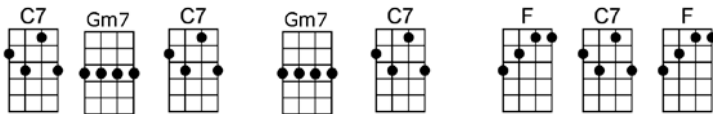

I found my love in Avalon, be - side the bay

I left my love in Avalon, and sailed a - way

I dream of her and Avalon from dusk 'til dawn

And so I think I'll travel on to Av - a - lon

p2. Avalon

Just be - fore I sailed a-way

She said the word I longed to hear her say

I ten - der - ly car-essed her, close to my heart I pressed her

Upon that golden yester-day

I found my love in Avalon, be-side the bay

I left my love in Avalon, and sailed a - way

I dream of her and Avalon from dusk 'til dawn

And so I think I'll travel on to Av - a - lon to Av - a - lon

AVALON Al Jolson, B.G. DeSylva, Vincent Rose
4/4 1...2...1234

Intro: F D7 Gm7 C7b9 F C7

F Dm G7 C7 F Bbm6 F
Ev-ry morn' my memories stray

C7 Gm7 C7 Gm7 C7 F C7 F
I left my love in Avalon, and sailed a- way

Am7b5 D7 Gm Bbm6
I dream of her and Avalon from dusk 'til dawn

F D7 Gm7 C7b9 F D7 Gm7 C7b9 F
And so I think I'll travel on to Av -a - lon, to Av - a- lon