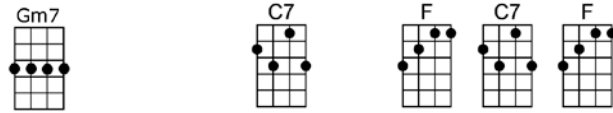

AVALON (BAR) Al Jolson, B.G. DeSylva, Vincent Rose

4/4 1...2...1234

Intro:

Ev - ry morn' my memories stray

Ac - ross the sea where flying fishes play

And as the night is falling,

I find my - self recalling that blissful, all - enthralling day

I found my love in Avalon, be - side the bay

I left my love in Avalon, and sailed a - way

I dream of her and Avalon from dusk 'til dawn

And so I think I'll travel on to Av - a - lon

p2. Avalon

Just be - fore I sailed a-way

C7 Gm7 C7 Gm7 C7 F C7 F
I left my love in Avalon, and sailed a- way

Am7b5 D7 Gm Bbm6
I dream of her and Avalon from dusk 'til dawn

F D7 Gm7 C7b9 F C7
And so I think I'll travel on to Av -a - lon

F Dm G7 C7 F Bbm6 F
Just be - fore I sailed a-way

C7 Gm7 C7 Gm7 C7 F C7 F
I left my love in Avalon, and sailed a- way

Am7b5 D7 Gm Bbm6
I dream of her and Avalon from dusk 'til dawn

F D7 Gm7 C7b9 F D7 Gm7 C7b9 F
And so I think I'll travel on to Av -a - lon, to Av - a- lon