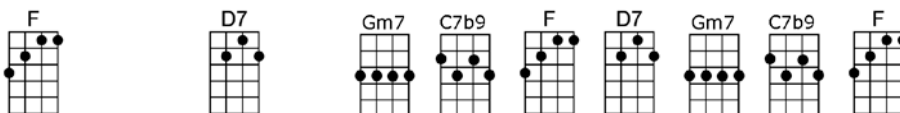

I found my love in Avalon, be - side the bay

I left my love in Avalon, and sailed a - way

I dream of her and Avalon from dusk 'til dawn

And so I think I'll travel on to Av - a - lon

p2. Avalon

Just be - fore I sailed a-way

She said the word I longed to hear her say

I ten - der - ly car-essed her, close to my heart I pressed her

Upon that golden yester-day

I found my love in Avalon, be-side the bay

I left my love in Avalon, and sailed a - way

I dream of her and Avalon from dusk 'til dawn

And so I think I'll travel on to Av - a - lon to Av - a - lon

AVALON Al Jolson, B.G. DeSylva, Vincent Rose
4/4 1...2...1234

Intro: F D7 Gm7 C7b9 F C7

F Dm G7 C7 F Bbm6 F
Ev-ry morn' my memories stray