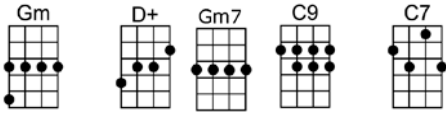

AVALON (BAR) Al Jolson, B.G. DeSylva, Vincent Rose

4/4 1...2...1234

Intro:

Ev - ry morn' my memories stray

Ac - ross the sea where flying fishes play

And as the night is falling,

I find my - self recalling that blissful, all - enthralling day

I found my love in Avalon, be - side the bay

I left my love in Avalon, and sailed a - way

I dream of her and Avalon from dusk 'til dawn

And so I think I'll travel on to Av - a - lon

p2. Avalon

Just be - fore I sailed a-way

C7 Gm7 C7 Gm7 C7 F C7 F
I left my love in Avalon, and sailed a- way

Am7b5 D7 Gm Bbm6
I dream of her and Avalon from dusk 'til dawn

F D7 Gm7 C7b9 F C7
And so I think I'll travel on to Av -a - lon

F Dm G7 C7 F Bbm6 F
Just be - fore I sailed a-way

C7 Gm7 C7 Gm7 C7 F C7 F
I left my love in Avalon, and sailed a- way

Am7b5 D7 Gm Bbm6
I dream of her and Avalon from dusk 'til dawn

F D7 Gm7 C7b9 F D7 Gm7 C7b9 F
And so I think I'll travel on to Av -a - lon, to Av - a- lon