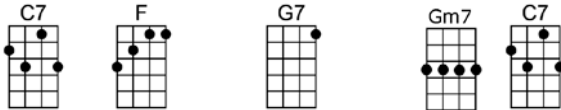

AVALON (BAR) Al Jolson, B.G. DeSylva, Vincent Rose

4/4 1...2...1234

Intro:

Ev - ry morn' my memories stray

Ac - ross the sea where flying fishes play

And as the night is falling,

I find my - self recalling that blissful, all - enthralling day

I found my love in Avalon, be - side the bay

I left my love in Avalon, and sailed a - way

I dream of her and Avalon from dusk 'til dawn

And so I think I'll travel on to Av - a - lon

p2. Avalon

Just be - fore I sailed a-way

C7 Gm7 C7 Gm7 C7 F C7 F
I left my love in Avalon, and sailed a- way

Am7b5 D7 Gm Bbm6
I dream of her and Avalon from dusk 'til dawn

F D7 Gm7 C7b9 F C7
And so I think I'll travel on to Av -a - lon

F Dm G7 C7 F Bbm6 F
Just be - fore I sailed a-way

C7 Gm7 C7 Gm7 C7 F C7 F
I left my love in Avalon, and sailed a- way

Am7b5 D7 Gm Bbm6
I dream of her and Avalon from dusk 'til dawn

F D7 Gm7 C7b9 F D7 Gm7 C7b9 F
And so I think I'll travel on to Av -a - lon, to Av - a- lon