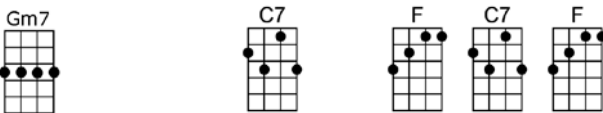

I found my love in Avalon, be - side the bay

I left my love in Avalon, and sailed a - way

I dream of her and Avalon from dusk 'til dawn

And so I think I'll travel on to Av - a - lon

p2. Avalon

Just be - fore I sailed a-way

She said the word I longed to hear her say

I ten - der - ly car-essed her, close to my heart I pressed her

Upon that golden yester-day

I found my love in Avalon, be-side the bay

I left my love in Avalon, and sailed a - way

C7 Gm7 C7 Gm7 C7 F C7 F
I left my love in Avalon, and sailed a- way

Am7b5 D7 Gm Bbm6
I dream of her and Avalon from dusk 'til dawn

F D7 Gm7 C7b9 F C7
And so I think I'll travel on to Av -a - lon

F Dm G7 C7 F Bbm6 F
Just be - fore I sailed a-way

C7 Gm7 C7 Gm7 C7 F C7 F
I left my love in Avalon, and sailed a- way

Am7b5 D7 Gm Bbm6
I dream of her and Avalon from dusk 'til dawn

F D7 Gm7 C7b9 F D7 Gm7 C7b9 F
And so I think I'll travel on to Av -a - lon, to Av - a- lon