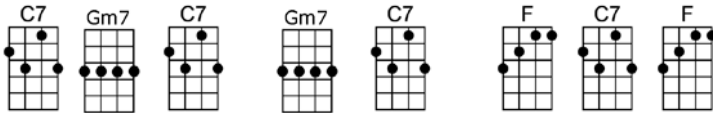

AVALON (BAR) Al Jolson, B.G. DeSylva, Vincent Rose

4/4 1...2...1234

Intro:

Ev - ry morn' my memories stray

Ac - ross the sea where flying fishes play

And as the night is falling,

I find my - self recalling that blissful, all - enthralling day

I found my love in Avalon, be - side the bay

I left my love in Avalon, and sailed a - way

I dream of her and Avalon from dusk 'til dawn

And so I think I'll travel on to Av - a - lon

p2. Avalon

Just be - fore I sailed a-way

C7 Gm7 C7 Gm7 C7 F C7 F
I left my love in Avalon, and sailed a- way

Am7b5 D7 Gm Bbm6
I dream of her and Avalon from dusk 'til dawn

F D7 Gm7 C7b9 F C7
And so I think I'll travel on to Av -a - lon

F Dm G7 C7 F Bbm6 F
Just be - fore I sailed a-way

C7 Gm7 C7 Gm7 C7 F C7 F
I left my love in Avalon, and sailed a- way

Am7b5 D7 Gm Bbm6
I dream of her and Avalon from dusk 'til dawn

F D7 Gm7 C7b9 F D7 Gm7 C7b9 F
And so I think I'll travel on to Av -a - lon, to Av - a- lon