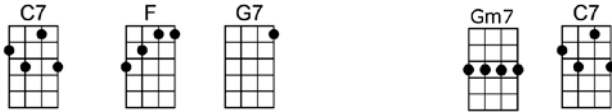

I found my love in Avalon, be - side the bay

I left my love in Avalon, and sailed a - way

I dream of her and Avalon from dusk 'til dawn

And so I think I'll travel on to Av - a - lon

p2. Avalon

Just be - fore I sailed a-way

She said the word I longed to hear her say

I ten - der - ly car-essed her, close to my heart I pressed her

Upon that golden yester-day

I found my love in Avalon, be-side the bay

I left my love in Avalon, and sailed a - way

C7 Gm7 C7 Gm7 C7 F C7 F
I left my love in Avalon, and sailed a- way

Am7b5 D7 Gm Bbm6
I dream of her and Avalon from dusk 'til dawn

F D7 Gm7 C7b9 F C7
And so I think I'll travel on to Av -a - lon

F Dm G7 C7 F Bbm6 F
Just be - fore I sailed a-way

C7 Gm7 C7 Gm7 C7 F C7 F
I left my love in Avalon, and sailed a- way

Am7b5 D7 Gm Bbm6
I dream of her and Avalon from dusk 'til dawn

F D7 Gm7 C7b9 F D7 Gm7 C7b9 F
And so I think I'll travel on to Av -a - lon, to Av - a- lon