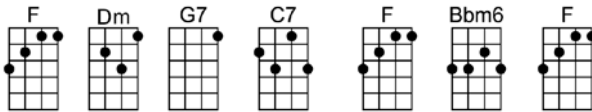

I found my love in Avalon, be - side the bay

I left my love in Avalon, and sailed a - way

I dream of her and Avalon from dusk 'til dawn

And so I think I'll travel on to Av - a - lon

p2. Avalon

Just be - fore I sailed a-way

She said the word I longed to hear her say

I ten - der - ly car-essed her, close to my heart I pressed her

Upon that golden yester-day

I found my love in Avalon, be-side the bay

I left my love in Avalon, and sailed a - way

I dream of her and Avalon from dusk 'til dawn

And so I think I'll travel on to Av - a - lon to Av - a - lon

AVALON Al Jolson, B.G. DeSylva, Vincent Rose
4/4 1...2...1234

Intro: F D7 Gm7 C7b9 F C7

F Dm G7 C7 F Bbm6 F
Ev-ry morn' my memories stray

C7 Gm7 C7 Gm7 C7 F C7 F
I left my love in Avalon, and sailed a- way

Am7b5 D7 Gm Bbm6
I dream of her and Avalon from dusk 'til dawn

F D7 Gm7 C7b9 F D7 Gm7 C7b9 F
And so I think I'll travel on to Av -a - lon, to Av - a- lon