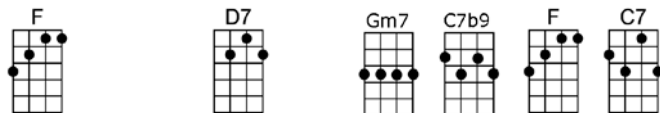

AVALON (BAR) Al Jolson, B.G. DeSylva, Vincent Rose

4/4 1...2...1234

Intro:

Ev - ry morn' my memories stray

Ac - ross the sea where flying fishes play

And as the night is falling,

I find my - self recalling that blissful, all - enthralling day

I found my love in Avalon, be - side the bay

I left my love in Avalon, and sailed a - way

I dream of her and Avalon from dusk 'til dawn

And so I think I'll travel on to Av - a - lon

p2. Avalon

Just be - fore I sailed a-way

C7 Gm7 C7 Gm7 C7 F C7 F
I left my love in Avalon, and sailed a- way

Am7b5 D7 Gm Bbm6
I dream of her and Avalon from dusk 'til dawn

F D7 Gm7 C7b9 F C7
And so I think I'll travel on to Av -a - lon

F Dm G7 C7 F Bbm6 F
Just be - fore I sailed a-way

C7 Gm7 C7 Gm7 C7 F C7 F
I left my love in Avalon, and sailed a- way

Am7b5 D7 Gm Bbm6
I dream of her and Avalon from dusk 'til dawn

F D7 Gm7 C7b9 F D7 Gm7 C7b9 F
And so I think I'll travel on to Av -a - lon, to Av - a- lon