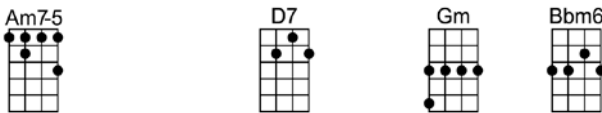

I found my love in Avalon, be - side the bay

I left my love in Avalon, and sailed a - way

I dream of her and Avalon from dusk 'til dawn

And so I think I'll travel on to Av - a - lon

p2. Avalon

Just be - fore I sailed a-way

She said the word I longed to hear her say

I ten - der - ly car-essed her, close to my heart I pressed her

Upon that golden yester-day

I found my love in Avalon, be-side the bay

I left my love in Avalon, and sailed a - way

I dream of her and Avalon from dusk 'til dawn

And so I think I'll travel on to Av - a - lon to Av - a - lon

AVALON Al Jolson, B.G. DeSylva, Vincent Rose
4/4 1...2...1234

Intro: F D7 Gm7 C7b9 F C7

F Dm G7 C7 F Bbm6 F
Ev-ry morn' my memories stray

C7 Gm7 C7 Gm7 C7 F C7 F
I left my love in Avalon, and sailed a- way

Am7b5 D7 Gm Bbm6
I dream of her and Avalon from dusk 'til dawn

F D7 Gm7 C7b9 F D7 Gm7 C7b9 F
And so I think I'll travel on to Av -a - lon, to Av - a- lon