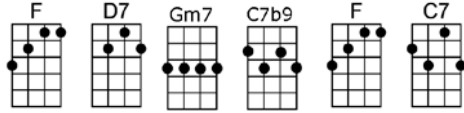

AVALON (BAR) Al Jolson, B.G. DeSylva, Vincent Rose

4/4 1...2...1234

Intro:

Ev - ry morn' my memories stray