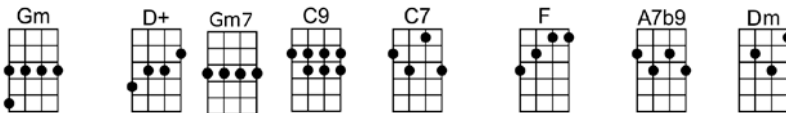

I found my love in Avalon, be - side the bay

I left my love in Avalon, and sailed a - way

I dream of her and Avalon from dusk 'til dawn

And so I think I'll travel on to Av - a - lon

p2. Avalon

Just be - fore I sailed a-way

She said the word I longed to hear her say

I ten - der - ly car-essed her, close to my heart I pressed her

Upon that golden yester-day

I found my love in Avalon, be-side the bay

I left my love in Avalon, and sailed a - way

C7 Gm7 C7 Gm7 C7 F C7 F
I left my love in Avalon, and sailed a- way

Am7b5 D7 Gm Bbm6
I dream of her and Avalon from dusk 'til dawn

F D7 Gm7 C7b9 F C7
And so I think I'll travel on to Av -a - lon

F Dm G7 C7 F Bbm6 F
Just be - fore I sailed a-way

C7 Gm7 C7 Gm7 C7 F C7 F
I left my love in Avalon, and sailed a- way

Am7b5 D7 Gm Bbm6
I dream of her and Avalon from dusk 'til dawn

F D7 Gm7 C7b9 F D7 Gm7 C7b9 F
And so I think I'll travel on to Av -a - lon, to Av - a- lon