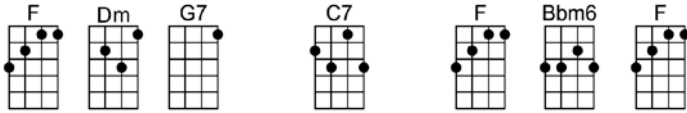

AVALON (BAR) Al Jolson, B.G. DeSylva, Vincent Rose

4/4 1...2...1234

Intro:

Ev - ry morn' my memories stray

Ac - ross the sea where flying fishes play

And as the night is falling,

I find my - self recalling that blissful, all - enthralling day

I found my love in Avalon, be - side the bay

I left my love in Avalon, and sailed a - way

I dream of her and Avalon from dusk 'til dawn

And so I think I'll travel on to Av - a - lon

p2. Avalon

Just be - fore I sailed a-way

C7 Gm7 C7 Gm7 C7 F C7 F
I left my love in Avalon, and sailed a- way

Am7b5 D7 Gm Bbm6
I dream of her and Avalon from dusk 'til dawn

F D7 Gm7 C7b9 F C7
And so I think I'll travel on to Av -a - lon

F Dm G7 C7 F Bbm6 F
Just be - fore I sailed a-way

C7 Gm7 C7 Gm7 C7 F C7 F
I left my love in Avalon, and sailed a- way

Am7b5 D7 Gm Bbm6
I dream of her and Avalon from dusk 'til dawn

F D7 Gm7 C7b9 F D7 Gm7 C7b9 F
And so I think I'll travel on to Av -a - lon, to Av - a- lon