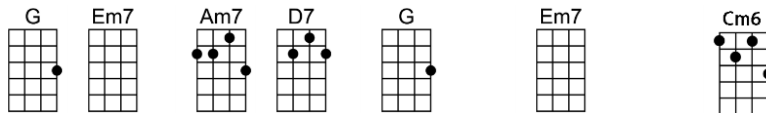

APRIL LOVE_(BAR)-Sammy Fain/Paul Francis Webster

4/4 1...2...1234

Intro: |  |  |

A - pril love is for the very young

Every star's a wishing star that shines for you

A - pril love is all the seven wonders

One little kiss can tell you this is true

Some-times an April day will sudden-ly bring showers

Rain to grow the flowers for her first bou - quet

But A - pril love can slip right through your fingers

So, if she's the one, don't let her run a-way

p.2. April Love

Some-times an April day will sudden-ly bring showers

Rain to grow the flowers for her first bou - quet

But A - pril love can slip right through your fingers

So, if she's the one, don't let her run a-way

So, if she's the one, don't let her run a-way

APRIL LOVE-Sammy Fain/Paul Francis Webster

4/4 1...2...1234

Intro: | Am7 | D7 |

G Em7 Am7 D7 G Am7 D7
A - pril love is for the very young

G A Ab7b9 Bm7 Bb7b5 Am6 D7
Every star's a wishing star that shines for you