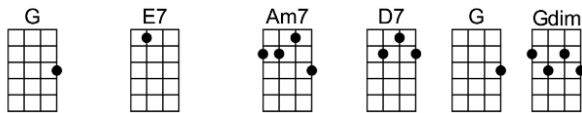

Some-times an April day will sudden-ly bring showers

Rain to grow the flowers for her first bou - quet

But A - pril love can slip right through your fingers

So, if she's the one, don't let her run a-way

p.2. April Love

Some-times an April day will sudden-ly bring showers

Rain to grow the flowers for her first bou - quet

But A - pril love can slip right through your fingers

So, if she's the one, don't let her run a-way

So, if she's the one, don't let her run a-way

APRIL LOVE-Sammy Fain/Paul Francis Webster

4/4 1...2...1234

Intro: | Am7 | D7 |

G Em7 Am7 D7 G Am7 D7
A - pril love is for the very young

G A Ab7b9 Bm7 Bb7b5 Am6 D7
Every star's a wishing star that shines for you

G Em7 Am7 D7 G Bm
A - pril love is all the seven wonders

Em A7 D A7 Am7 D7
One little kiss can tell you this is true

G7 G7sus G7 G7sus Dm G7 C
Some-times an April day will sudden-ly bring showers

Em7 A7 D Fdim Em7 A7 Am7 D7
Rain to grow the flowers for her first bou-quet