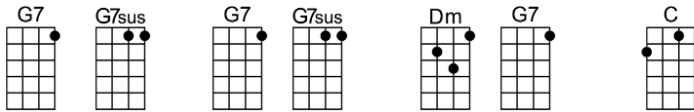

APRIL LOVE_(BAR)-Sammy Fain/Paul Francis Webster

4/4 1...2...1234

Intro: |  |  |

A - pril love is for the very young

Every star's a wishing star that shines for you

A - pril love is all the seven wonders

One little kiss can tell you this is true

Some-times an April day will sudden-ly bring showers

Rain to grow the flowers for her first bou - quet

But A - pril love can slip right through your fingers

So, if she's the one, don't let her run a-way

p.2. April Love

Some-times an April day will sudden-ly bring showers

Rain to grow the flowers for her first bou - quet

But A - pril love can slip right through your fingers

So, if she's the one, don't let her run a-way

So, if she's the one, don't let her run a-way

APRIL LOVE-Sammy Fain/Paul Francis Webster

4/4 1...2...1234

Intro: | Am7 | D7 |

G Em7 Am7 D7 G Am7 D7
A - pril love is for the very young

G A Ab7b9 Bm7 Bb7b5 Am6 D7
Every star's a wishing star that shines for you