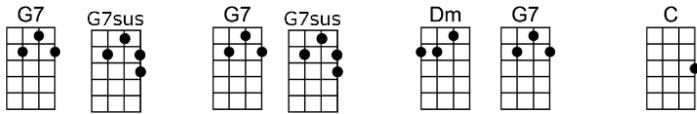

# APRIL LOVE - Sammy Fain/Paul Francis Webster

4/4 1...2...1234

Intro: |  |  |

A - pril love is for the very young

Every star's a wishing star that shines for you

A - pril love is all the seven wonders

One little kiss can tell you this is true

Some-times an April day will sudden-ly bring showers

Rain to grow the flowers for her first bou - quet

But A - pril love can slip right through your fingers

So, if she's the one, don't let her run a-way

**p.2. April Love**

**Some-times an April day will sudden-ly bring showers**

**Rain to grow the flowers for her first bou – quet**

**But A - pril love can slip right through your fingers**

**So, if she's the one, don't let her run a-way**

# APRIL LOVE-Sammy Fain/Paul Francis Webster

4/4 1...2...1234

Intro: | Am7 | D7 |

G Em7 Am7 D7 G Am7 D7  
A - pril love is for the very young

G A Ab7b9 Bm7 Bb7b5 Am6 D7  
Every star's a wishing star that shines for you