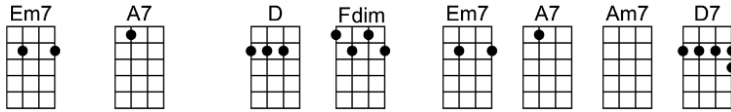

# APRIL LOVE - Sammy Fain/Paul Francis Webster

4/4 1...2...1234

Intro: |  |  |

A - pril love is for the very young

Every star's a wishing star that shines for you

A - pril love is all the seven wonders

One little kiss can tell you this is true

Some-times an April day will sudden-ly bring showers

Rain to grow the flowers for her first bou - quet

But A - pril love can slip right through your fingers

So, if she's the one, don't let her run a-way

**p.2. April Love**

**Some-times an April day will sudden-ly bring showers**

**Rain to grow the flowers for her first bou – quet**

**But A - pril love can slip right through your fingers**

**So, if she's the one, don't let her run a-way**

# APRIL LOVE-Sammy Fain/Paul Francis Webster

4/4 1...2...1234

Intro: | Am7 | D7 |

G Em7 Am7 D7 G Am7 D7  
A - pril love is for the very young

G A Ab7b9 Bm7 Bb7b5 Am6 D7  
Every star's a wishing star that shines for you