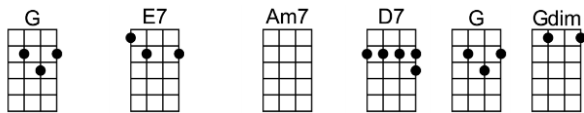

# APRIL LOVE - Sammy Fain/Paul Francis Webster

4/4 1...2...1234

Intro: |  |  |

A - pril love is for the very young

Every star's a wishing star that shines for you

A - pril love is all the seven wonders

One little kiss can tell you this is true

Some-times an April day will sudden-ly bring showers

Rain to grow the flowers for her first bou - quet

But A - pril love can slip right through your fingers

So, if she's the one, don't let her run a-way

**p.2. April Love**

**Some-times an April day will sudden-ly bring showers**

**Rain to grow the flowers for her first bou – quet**

**But A - pril love can slip right through your fingers**

**So, if she's the one, don't let her run a-way**

# APRIL LOVE-Sammy Fain/Paul Francis Webster

4/4 1...2...1234

Intro: | Am7 | D7 |

G Em7 Am7 D7 G Am7 D7  
A - pril love is for the very young

G A Ab7b9 Bm7 Bb7b5 Am6 D7  
Every star's a wishing star that shines for you