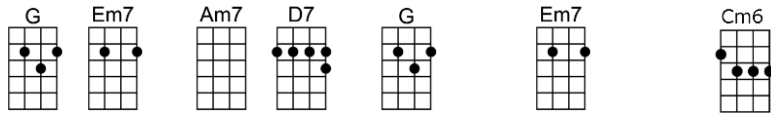

# APRIL LOVE - Sammy Fain/Paul Francis Webster

4/4 1...2...1234

Intro: |  |  |

A - pril love is for the very young

Every star's a wishing star that shines for you

A - pril love is all the seven wonders

One little kiss can tell you this is true

Some-times an April day will sudden-ly bring showers

Rain to grow the flowers for her first bou - quet

But A - pril love can slip right through your fingers

So, if she's the one, don't let her run a-way

**p.2. April Love**

**Some-times an April day will sudden-ly bring showers**

**Rain to grow the flowers for her first bou – quet**

**But A - pril love can slip right through your fingers**

**So, if she's the one, don't let her run a-way**

# APRIL LOVE-Sammy Fain/Paul Francis Webster

4/4 1...2...1234

Intro: | Am7 | D7 |

G Em7 Am7 D7 G Am7 D7  
A - pril love is for the very young

G A Ab7b9 Bm7 Bb7b5 Am6 D7  
Every star's a wishing star that shines for you