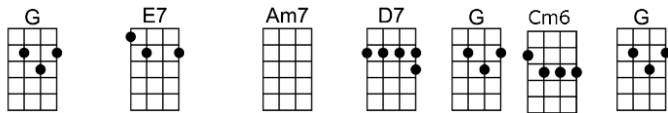

# APRIL LOVE - Sammy Fain/Paul Francis Webster

4/4 1...2...1234

Intro: |  |  |

A - pril love is for the very young

Every star's a wishing star that shines for you

A - pril love is all the seven wonders

One little kiss can tell you this is true

Some-times an April day will sudden-ly bring showers

Rain to grow the flowers for her first bou - quet

But A - pril love can slip right through your fingers

So, if she's the one, don't let her run a-way

**p.2. April Love**

**Some-times an April day will sudden-ly bring showers**

**Rain to grow the flowers for her first bou – quet**

**But A - pril love can slip right through your fingers**

**So, if she's the one, don't let her run a-way**

# APRIL LOVE-Sammy Fain/Paul Francis Webster

4/4 1...2...1234

Intro: | Am7 | D7 |

G Em7 Am7 D7 G Am7 D7  
A - pril love is for the very young

G A Ab7b9 Bm7 Bb7b5 Am6 D7  
Every star's a wishing star that shines for you