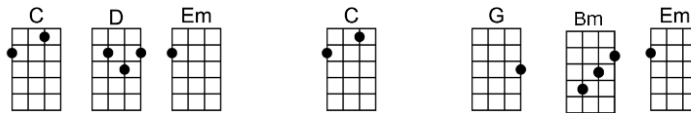

Like a storm in the de - sert like a sleepy blue ocean