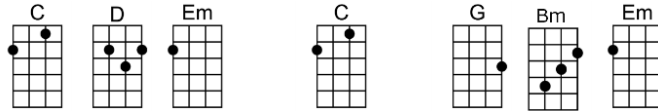

# ANNIE'S SONG (BAR)-John Denver

3/4 123 123 12 (without intro)

**Intro:** | | | | | | | | |

**You fill up my sens - es like a night in a forest**

**Like the mountains in spring-time like a walk in the rain**

**Let me lay down be-side you, let me always be with you**

**Come let me love you, come love me a-gain**

**p.2. Annie's Song**

**Instrumental- 2 1/2 lines of verse**

**Let me give my life to you**

**Come let me love you, come love me a-gain**

# ANNIE'S SONG-John Denver

3/4 123 123 12 (without intro)

Intro: | G | Gsus4 | G | Gsus4 | G | Gsus4 | G | / |

C D Em C G Bm Em  
You fill up my sens-es like a night in a forest

D C Bm Am Am7 D7  
Like the mountains in spring-time like a walk in the rain

Instrumental- 2 1/2 lines of verse

C G Bm Em  
Let me give my life to you

D C Bm Am7 D7 G Gsus4 G  
Come let me love you, come love me a-gain

C D Em C G Bm Em  
You fill up my sens-es like a night in a forest