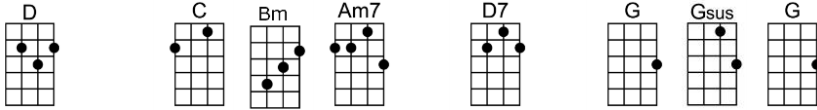

# ANNIE'S SONG (BAR)-John Denver

3/4 123 123 12 (without intro)

**Intro:** | | | | | | | | |

**You fill up my sens - es like a night in a forest**

**Like the mountains in spring-time like a walk in the rain**

**Let me lay down be-side you, let me always be with you**

**Come let me love you, come love me a-gain**

**p.2. Annie's Song**

**Instrumental- 2 1/2 lines of verse**

**Let me give my life to you**

**Come let me love you, come love me a-gain**

# ANNIE'S SONG-John Denver

3/4 123 123 12 (without intro)

Intro: | G | Gsus4 | G | Gsus4 | G | Gsus4 | G | / |

C D Em C G Bm Em  
You fill up my sens-es like a night in a forest

D C Bm Am Am7 D7  
Like the mountains in spring-time like a walk in the rain

Instrumental- 2 1/2 lines of verse

C G Bm Em  
Let me give my life to you

D C Bm Am7 D7 G Gsus4 G  
Come let me love you, come love me a-gain

C D Em C G Bm Em  
You fill up my sens-es like a night in a forest