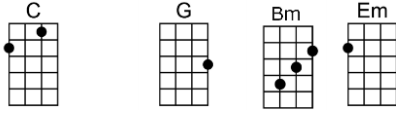

# ANNIE'S SONG (BAR)-John Denver

3/4 123 123 12 (without intro)

**Intro:** | | | | | | | | |

**You fill up my sens - es like a night in a forest**

**Like the mountains in spring-time like a walk in the rain**

**Like a storm in the de - sert like a sleepy blue ocean**

**You fill up my sens - es come fill me a-gain**

**Come let me love you, let me give my life to you**

**Let me drown in your laugh - ter, let me die in your arms**

**Let me lay down be-side you, let me always be with you**

**Come let me love you, come love me a-gain**

**p.2. Annie's Song**

**Instrumental- 2 1/2 lines of verse**

**Let me give my life to you**

**Come let me love you, come love me a-gain**

Instrumental- 2 1/2 lines of verse

C G Bm Em  
Let me give my life to you

D C Bm Am7 D7 G Gsus4 G  
Come let me love you, come love me a-gain

C D Em C G Bm Em  
You fill up my sens-es like a night in a forest