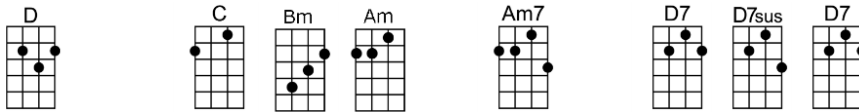

Like the mountains in spring-time like a walk in the rain