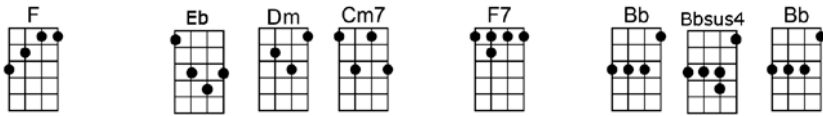

SING Bb

ANNIE'S SONG (BAR)-John Denver

3/4 123 123 12 (without intro)

Intro: |  |  |  |  |  |  |  | |

You fill up my sens - es like a night in a forest

Like the mountains in spring-time like a walk in the rain

Let me lay down be-side you, let me always be with you

Come let me love you, come love me a-gain

p.2. Annie's Song

Instrumental- 2 1/2 lines of verse

Let me give my life to you

Come let me love you, come love me a-gain

Repeat first verse, end on Bb.

ANNIE'S SONG-John Denver
3/4 123 123 12 (without intro)

Intro: | Bb | Bbsus4 | Bb | Bbsus4 | Bb | Bbsus4 | Bb | |

 Eb F Gm Eb Bb Dm Gm
You fill up my sens-es like a night in a forest