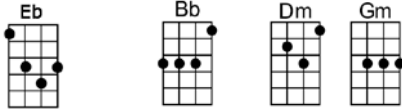

SING Bb

ANNIE'S SONG (BAR)-John Denver

3/4 123 123 12 (without intro)

Intro: |  |  |  |  |  |  |  | |

You fill up my sens - es like a night in a forest

Like the mountains in spring-time like a walk in the rain

Like a storm in the de - sert like a sleepy blue ocean

You fill up my sens - es come fill me a-gain

Come let me love you, let me give my life to you

Let me drown in your laugh - ter, let me die in your arms

Let me lay down be-side you, let me always be with you

Come let me love you, come love me a-gain

p.2. Annie's Song

Instrumental- 2 1/2 lines of verse

Let me give my life to you

Come let me love you, come love me a-gain

 F Eb Dm Cm7 F7 Bb Bbsus4 Bb
Come let me love you, come love me a-gain

Instrumental- 2 1/2 lines of verse

 Eb Bb Dm Gm
Let me give my life to you

 F Eb Dm Cm7 F7 Bb Bbsus4 Bb
Come let me love you, come love me a-gain