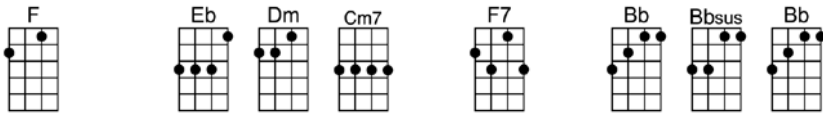

**Let me lay down be-side    you,      let me always be with you**

**Come let me love    you,      come love me a-gain**

**p.2. Annie's Song**

**Instrumental- 2 1/2 lines of verse**

**Let me give my life to you**

**Come let me love you, come love me a-gain**

**Repeat first verse, end on Bb.**

**ANNIE'S SONG**-John Denver  
3/4 123 123 12 (without intro)

Intro: | Bb | Bbsus4 | Bb | Bbsus4 | Bb | Bbsus4 | Bb | |

          Eb F Gm      Eb      Bb Dm Gm  
You fill up my sens-es      like a night in a forest

          F          Eb Dm Cm7      F7      Bb Bbsus4 Bb  
Come let me love you,      come love me a-gain

**Instrumental- 2 1/2 lines of verse**

          Eb      Bb Dm Gm  
Let me give my life to you

          F          Eb Dm Cm7      F7      Bb Bbsus4 Bb  
Come let me love you,      come love me a-gain