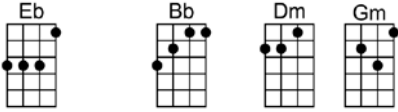

# ANNIE'S SONG - John Denver

3/4 123 123 12 (without intro)

**Intro:** |  |  |  |  |  |  |  | |

**You fill up my sens - es      like a night in a forest**

**Like the mountains in spring-time      like a walk in the rain**

**Like a storm in the de - sert      like a sleepy blue ocean**

**You fill up my sens - es      come fill me a-gain**

**Come let me love    you,      let me give my life to you**

**Let me drown in your laugh - ter,      let me die in your arms**

**Let me lay down be-side    you,      let me always be with you**

**Come let me love    you,      come love me a-gain**

**p.2. Annie's Song**

**Instrumental- 2 1/2 lines of verse**

**Let me give my life to you**

          F          Eb Dm Cm7      F7      Bb Bbsus4 Bb  
Come let me love you,      come love me a-gain

**Instrumental- 2 1/2 lines of verse**

          Eb      Bb Dm Gm  
Let me give my life to you

          F          Eb Dm Cm7      F7      Bb Bbsus4 Bb  
Come let me love you,      come love me a-gain