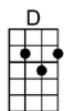

AMAZING GRACE-D(BAR)

3/4 123 12

A-mazing grace how sweet the sound

That saved a wretch like me.

I once was lost but now am found

Was blind but now I see.

AMAZING GRACE-D

3/4 123 12

D **G** **D**
A-mazing grace how sweet the sound

A7
That saved a wretch like me.

D **G** **D**
I once was lost but now am found

A7 **D**
Was blind but now I see.