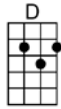

AMAZING GRACE-D(BAR)

3/4 123 12

A-mazing grace how sweet the sound

That saved a wretch like me.

I once was lost but now am found

Was blind but now I see.

AMAZING GRACE-D

3/4 123 12

D **G** **D**
A-mazing grace how sweet the sound

A7
That saved a wretch like me.

D **G** **D**
I once was lost but now am found

A7 **D**
Was blind but now I see.