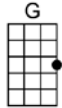

AMAZING GRACE-D(BAR)

3/4 123 12

A-mazing grace how sweet the sound

That saved a wretch like me.

I once was lost but now am found

Was blind but now I see.

AMAZING GRACE-D

3/4 123 12

D **G** **D**
A-mazing grace how sweet the sound

A7
That saved a wretch like me.

D **G** **D**
I once was lost but now am found

A7 **D**
Was blind but now I see.