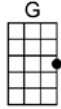

AMAZING GRACE-D(BAR)

3/4 123 12

A-mazing grace how sweet the sound

That saved a wretch like me.

I once was lost but now am found

Was blind but now I see.

AMAZING GRACE-D

3/4 123 12

D **G** **D**
A-mazing grace how sweet the sound

A7
That saved a wretch like me.

D **G** **D**
I once was lost but now am found

A7 **D**
Was blind but now I see.