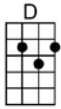

AMAZING GRACE-D(BAR)

3/4 123 12

A-mazing grace how sweet the sound

That saved a wretch like me.

I once was lost but now am found

Was blind but now I see.

AMAZING GRACE-D

3/4 123 12

D **G** **D**
A-mazing grace how sweet the sound

A7
That saved a wretch like me.

D **G** **D**
I once was lost but now am found

A7 **D**
Was blind but now I see.