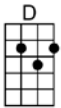

AMAZING GRACE-D(BAR)

3/4 123 12

A-mazing grace how sweet the sound

That saved a wretch like me.

I once was lost but now am found

Was blind but now I see.

AMAZING GRACE-D

3/4 123 12

D **G** **D**
A-mazing grace how sweet the sound

A7
That saved a wretch like me.

D **G** **D**
I once was lost but now am found

A7 **D**
Was blind but now I see.