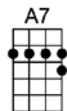

AMAZING GRACE-D(BAR)

3/4 123 12

A-mazing grace how sweet the sound

That saved a wretch like me.

I once was lost but now am found

Was blind but now I see.

AMAZING GRACE-D

3/4 123 12

D **G** **D**
A-mazing grace how sweet the sound

A7
That saved a wretch like me.

D **G** **D**
I once was lost but now am found

A7 **D**
Was blind but now I see.