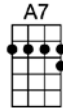

AMAZING GRACE-D(BAR)

3/4 123 12

A-mazing grace how sweet the sound

That saved a wretch like me.

I once was lost but now am found

Was blind but now I see.

AMAZING GRACE-D

3/4 123 12

D **G** **D**
A-mazing grace how sweet the sound

A7
That saved a wretch like me.

D **G** **D**
I once was lost but now am found

A7 **D**
Was blind but now I see.