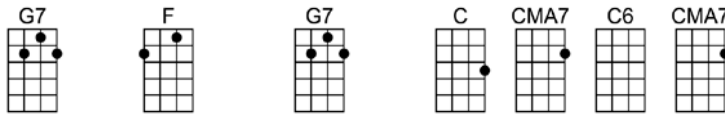

Our love is like a circle, let's go 'round one more time.

Chorus (All my life's.....)