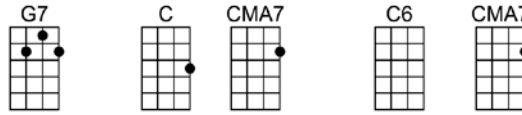

The seasons spinning round again, the years keep rollin' by.

Coda: repeat line, (starting on Dm7), end on C

It seems like I've been here before, I can't remember when;

But I got this funny feeling that we'll all get to-gether a-gain.

There's no straight lines make up my life and all my roads have bends;

There's no clear-cut be-ginnings and so far no dead-ends.

Chorus (All my life's.....)

p.2 All My Life's a Circle

I found you a thousand times, I guess you done the same;

4/4 1...2...1234

Intro: C CMA7 C6 CMA7 C CMA7 C6 CMA7
2 2 2 2 2 2 2 2

CHORUS:

C CMA7 C6 CMA7 C Dm7
All my life's a circle, sunrise and sun-down;

G7 C CMA7 C6 CMA7
The moon rolls thru the nighttime till the daybreak comes a-round.