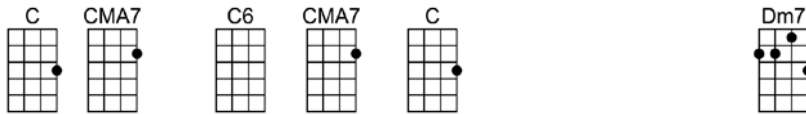

As I find you here a-gain a thought runs through my mind;