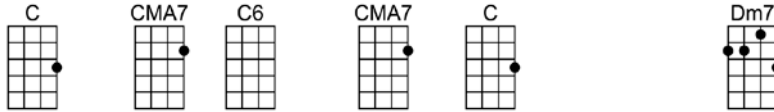

ALL MY LIFE'S A CIRCLE

4/4 1...2...1234

Intro:

CHORUS:

All my life's a circle, sunrise and sun-down;

The moon rolls thru the nighttime till the daybreak comes a-round.

All my life's a circle but I can't tell you why;

The seasons spinning round again, the years keep rollin' by.

Coda: repeat line, (starting on Dm7), end on C

It seems like I've been here before, I can't remember when;

But I got this funny feeling that we'll all get to-gether a-gain.

There's no straight lines make up my life and all my roads have bends;

There's no clear-cut be-ginnings and so far no dead-ends.

Chorus (All my life's.....)

p.2 All My Life's a Circle

I found you a thousand times, I guess you done the same;

C CMA7 C6 CMA7 C Dm7
All my life's a circle but I can't tell you why;

G7 F G7 C CMA7 C6 CMA7
The seasons spinning round again, the years keep rollin' by. Coda: repeat line,
(starting on Dm7),end on C

C CMA7 C6 CMA7 C Dm7
It seems like I've been here be-fore, I can't remember when;