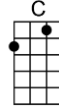

Ain't that a shame, my tears fell like rain, ain't that a shame, you're the one to blame