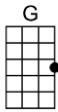

SING G#

AIN'T THAT A SHAME (BAR)-Fats Domino/Dave Bartholomew

4/4 1...2...123

You made me cry when you said, "Good-bye."

Ain't that a shame, my tears fell like rain, ain't that a shame, you're the one to blame