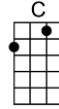

SING G#

AIN'T THAT A SHAME (BAR)-Fats Domino/Dave Bartholomew

4/4 1...2...123

You made me cry when you said, "Good-bye."

Ain't that a shame, my tears fell like rain, ain't that a shame, you're the one to blame