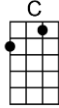

Ain't that a shame, my tears fell like rain, ain't that a shame, you're the one to blame