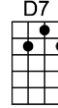

Ain't that a shame, my tears fell like rain, ain't that a shame, you're the one to blame