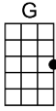

SING G#

AIN'T THAT A SHAME (BAR)-Fats Domino/Dave Bartholomew

4/4 1...2...123

You made me cry when you said, "Good-bye."

Ain't that a shame, my tears fell like rain, ain't that a shame, you're the one to blame