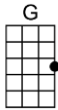

Farewell, goodbye, although I'll cry,