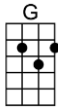

Farewell, goodbye, although I'll cry,