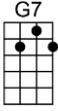

# AIN'T THAT A SHAME - Fats Domino/Dave Bartholomew

4/4 1...2...123

You made me cry when you said, "Good-bye."

Ain't that a shame, my tears fell like rain, ain't that a shame, you're the one to blame

You broke my heart, when you said we'll part.