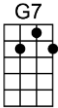

Ain't that a shame, my tears fell like rain, ain't that a shame, you're the one to blame