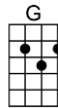

Ain't that a shame, my tears fell like rain, ain't that a shame, you're the one to blame