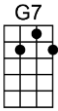

# AIN'T THAT A SHAME - Fats Domino/Dave Bartholomew

4/4 1...2...123

You made me cry when you said, "Good-bye."

Ain't that a shame, my tears fell like rain, ain't that a shame, you're the one to blame

You broke my heart, when you said we'll part.

**G**  
You broke my heart, when you said we'll part.

**G7 C G G7 C D7**  
Ain't that a shame, my tears fell like rain, ain't that a shame, you're the one to blame

**G**  
Farewell, goodbye, although I'll cry,

**G7 C G G7 C D7**  
Ain't that a shame, my tears fell like rain, ain't that a shame, you're the one to blame

Instrumental verse

**G**  
You made me cry when you said, "Goodbye."

**G7 C G G7 C D7**  
Ain't that a shame, my tears fell like rain, ain't that a shame, you're the one to blame

**G**  
Farewell, goodbye, although I'll cry,

**G7 C G G7 C G F# G**  
Ain't that a shame, my tears fell like rain, ain't that a shame, you're the one to blame