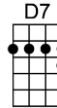

Ain't that a shame, my tears fell like rain, ain't that a shame, you're the one to blame