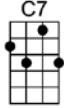

YOU ARE MY SUNSHINE (BAR)

You are my sunshine, my only sunshine

You make me happy when skies are gray

You'll never know, dear, how much I love you

Please don't take my sunshine away.

The other night, dear, as I lay sleeping,

I dreamed I held you in my arms

When I awoke, dear, I was mistaken

So I hung down my head and I cried.

Chorus (1st four lines)

YOU ARE MY SUNSHINE

4/4 1234 1

C **C7**
You are my sunshine, my only sunshine,

F **C** **C7**
You make me happy when skies are gray

F **C** **Am**
You'll never know, dear, how much I love you.

C **G7** **C** **G7** **CODA: End on C F C**
Please don't take my sunshine a-way.

C **C7**
The other night, dear, as I lay sleeping,

F **C** **C7**
I dreamed I held you in my arms