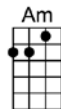

YOU ARE MY SUNSHINE (BAR)

You are my sunshine, my only sunshine

You make me happy when skies are gray

You'll never know, dear, how much I love you

Please don't take my sunshine away.

The other night, dear, as I lay sleeping,

I dreamed I held you in my arms

When I awoke, dear, I was mistaken

So I hung down my head and I cried.

Chorus (1st four lines)

YOU ARE MY SUNSHINE

4/4 1234 1

C **C7**
You are my sunshine, my only sunshine,

F **C** **C7**
You make me happy when skies are gray

F **C** **Am**
You'll never know, dear, how much I love you.

C **G7** **C** **G7** **CODA: End on C F C**
Please don't take my sunshine a-way.

C **C7**
The other night, dear, as I lay sleeping,

F **C** **C7**
I dreamed I held you in my arms