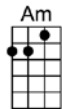

YOU ARE MY SUNSHINE (BAR)

You are my sunshine, my only sunshine

You make me happy when skies are gray

You'll never know, dear, how much I love you

Please don't take my sunshine away.

The other night, dear, as I lay sleeping,

I dreamed I held you in my arms

When I awoke, dear, I was mistaken

So I hung down my head and I cried.

Chorus (1st four lines)

YOU ARE MY SUNSHINE

4/4 1234 1

C **C7**
You are my sunshine, my only sunshine,

F **C** **C7**
You make me happy when skies are gray

F **C** **Am**
You'll never know, dear, how much I love you.

C **G7** **C** **G7** **CODA: End on C F C**
Please don't take my sunshine a-way.

C **C7**
The other night, dear, as I lay sleeping,

F **C** **C7**
I dreamed I held you in my arms