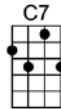

YOU ARE MY SUNSHINE (BAR)

You are my sunshine, my only sunshine

You make me happy when skies are gray

You'll never know, dear, how much I love you

Please don't take my sunshine away.

The other night, dear, as I lay sleeping,

I dreamed I held you in my arms

When I awoke, dear, I was mistaken

So I hung down my head and I cried.

Chorus (1st four lines)

YOU ARE MY SUNSHINE

4/4 1234 1

C **C7**
You are my sunshine, my only sunshine,

F **C** **C7**
You make me happy when skies are gray

F **C** **Am**
You'll never know, dear, how much I love you.

C **G7** **C** **G7** **CODA: End on C F C**
Please don't take my sunshine a-way.

C **C7**
The other night, dear, as I lay sleeping,

F **C** **C7**
I dreamed I held you in my arms