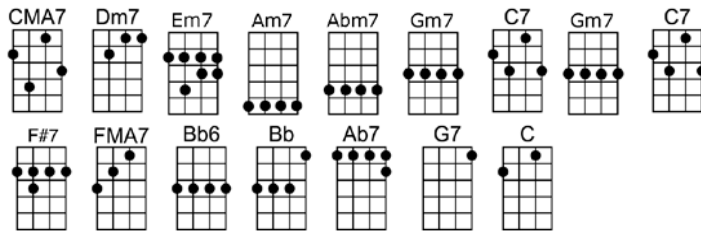

Interlude:

The moment you found me the shadows a-round me just disap-peared from view