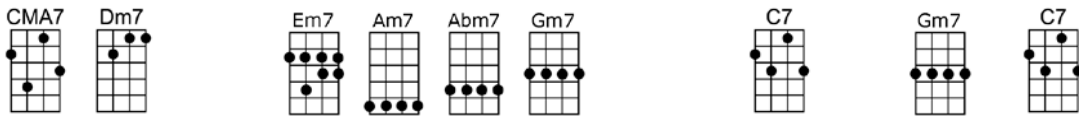

**A paradise for you and me, here's all I can say: You showed me the way**

**Interlude:**

**The moment you found me the shadows a-round me just disap-peared from view**

**The world became rosy, each corner so cozy, darling, all be-cause of you**

# YOU SHOWED ME THE WAY -Fitzgerald/Green/McRae/Webb

4/4

Intro: CMA7 C#dim

Verse:

Dm7 G7 Dm7 G7 CMA7 C#dim  
I used to wonder if life could be worth-while,  
Dm7 G7 Dm7 G7 CMA7 Gm7 C7b9  
If there were some way I'd ever rate a smile  
FMA7 Fm6 C Bb7 A7 A7b9  
Love had no meaning until you happened by.  
D7 Ab7 G7sus G7  
If life's worth living, there's every reason why