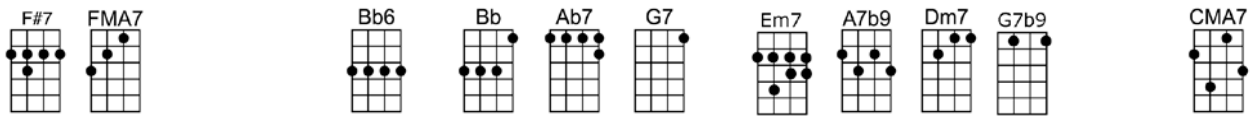

A paradise for you and me, here's all I can say: You showed me the way