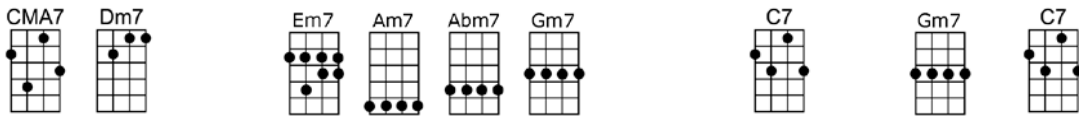

p.2. You Showed Me the Way

You showed me the way, and if I've learned that love can be