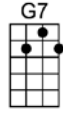

p.2. Your Teddy Bear

I don't want to be your tiger, 'cause tigers play too rough