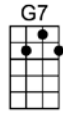

I don't want to be your lion, 'cause lions ain't the kind you love e-nough

Just wanna be your Teddy Bear,