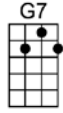

p.2. Your Teddy Bear

I don't want to be your tiger, 'cause tigers play too rough