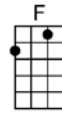

I don't want to be your lion, 'cause lions ain't the kind you love e-nough

Just wanna be your Teddy Bear,