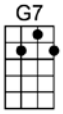

I don't want to be your lion, 'cause lions ain't the kind you love e-nough

Just wanna be your Teddy Bear,