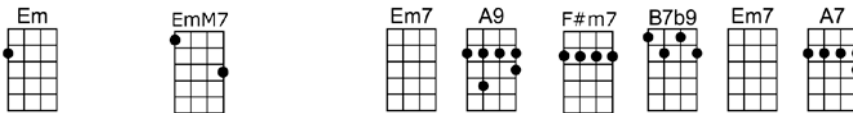

YOU'LL NEVER KNOW (BAR)-Harry Warren, Mack Gordon

Verse:

Darling, I'm so blue with-out you, I think a-bout you the live-long day

When you ask me if I'm lonely, Then I have only this to say

You'll never know just how much I miss you

D D#dim A F#7b9 Bm7 E9 A7sus A7
When you ask me if I'm lonely, Then I have only this to say

D F#m7 Bb7 Em7 A7
You'll never know just how much I miss you

Em EmMA7 Em7 A9 F#m7 B7b9 Em7 A7
You'll never know just how much I care

D F#m7 Fdim Em EmMA7 Em7 A9
And if I tried, I still couldn't hide my love for you

Em7 A7sus Em7 A7sus G7b5 F#m7Fm7 Em7 A7sus A7b9
You ought to know, for haven't I told you so, a million or more times?

D F#m7 Bb7 Em7 A7 Em7 A7sus A7 F#m7 B7
You went away and my heart went with you, I speak your name in my eve - ry prayer

Em7 Gm6 C7 F#m7 C9b5 B9 B7b9
If there is some other way to prove that I love you, I swear I don't know how

Em7 E7 A7b9 D Gm6 D6
You'll never know if you don't know now