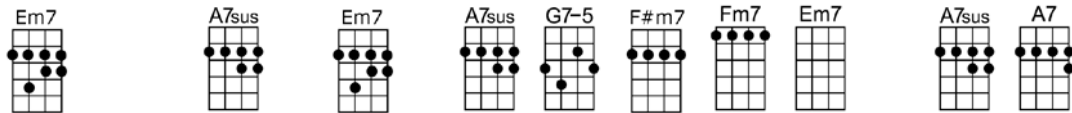

You ought to know, for haven't I told you so, a million or more times?