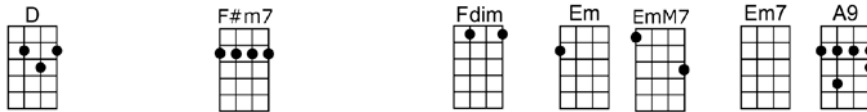

And if I tried, I still couldn't hide my love for you