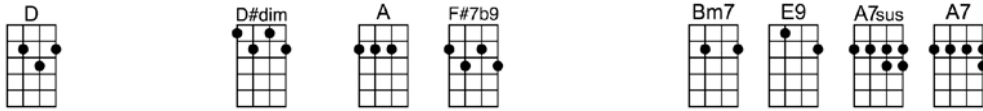

YOU'LL NEVER KNOW (BAR)-Harry Warren, Mack Gordon

Verse:

Darling, I'm so blue with-out you, I think a-bout you the live-long day

When you ask me if I'm lonely, Then I have only this to say

You'll never know just how much I miss you

D D#dim A F#7b9 Bm7 E9 A7sus A7
When you ask me if I'm lonely, Then I have only this to say

D F#m7 Bb7 Em7 A7
You'll never know just how much I miss you

Em EmMA7 Em7 A9 F#m7 B7b9 Em7 A7
You'll never know just how much I care

D F#m7 Fdim Em EmMA7 Em7 A9
And if I tried, I still couldn't hide my love for you

Em7 A7sus Em7 A7sus G7b5 F#m7Fm7 Em7 A7sus A7b9
You ought to know, for haven't I told you so, a million or more times?

D F#m7 Bb7 Em7 A7 Em7 A7sus A7 F#m7 B7
You went away and my heart went with you, I speak your name in my eve - ry prayer

Em7 Gm6 C7 F#m7 C9b5 B9 B7b9
If there is some other way to prove that I love you, I swear I don't know how

Em7 E7 A7b9 D Gm6 D6
You'll never know if you don't know now