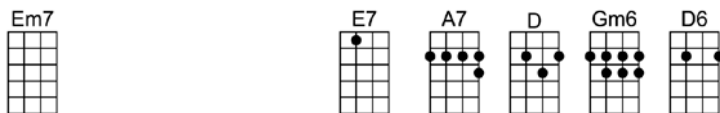

If there is some other way to prove that I love you, I swear I don't know how

You'll never know if you don't know now

SING A

YOU'LL NEVER KNOW - Harry Warren, Mack Gordon

Verse:

D D#dim Em7 A7 Em7 A7 D6 Em7 A7
Darling, I'm so blue with-out you, I think a-bout you the live-long day