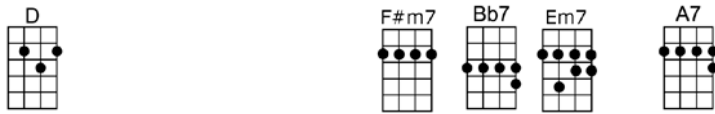

YOU'LL NEVER KNOW (BAR)-Harry Warren, Mack Gordon

Verse:

Darling, I'm so blue with-out you, I think a-bout you the live-long day

When you ask me if I'm lonely, Then I have only this to say

You'll never know just how much I miss you

D D#dim A F#7b9 Bm7 E9 A7sus A7
When you ask me if I'm lonely, Then I have only this to say

D F#m7 Bb7 Em7 A7
You'll never know just how much I miss you

Em EmMA7 Em7 A9 F#m7 B7b9 Em7 A7
You'll never know just how much I care

D F#m7 Fdim Em EmMA7 Em7 A9
And if I tried, I still couldn't hide my love for you

Em7 A7sus Em7 A7sus G7b5 F#m7Fm7 Em7 A7sus A7b9
You ought to know, for haven't I told you so, a million or more times?

D F#m7 Bb7 Em7 A7 Em7 A7sus A7 F#m7 B7
You went away and my heart went with you, I speak your name in my eve - ry prayer

Em7 Gm6 C7 F#m7 C9b5 B9 B7b9
If there is some other way to prove that I love you, I swear I don't know how

Em7 E7 A7b9 D Gm6 D6
You'll never know if you don't know now