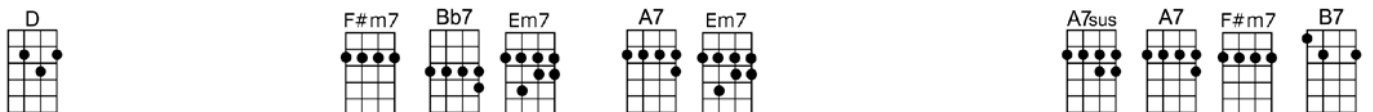

You went away and my heart went with you, I speak your name in my eve - ry prayer