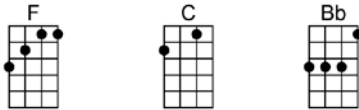

SING A

YOU CAN GET IT IF YOU REALLY WANT_(BAR)

4/4 1...2...1234

-Jimmy Cliff

Intro:

Chorus:

p.2. You Can Get It If You Really Want

Rome was not built in a day

Oppo-sition will come your way

But the harder the battle you see

It's the sweeter the victory, now ...CHORUS

(1st chord of last chorus)

You can get it if you really want

You can get it if you really want

You can get it if you really want

But you must try, try and try, try and try

You'll succeed at last

YOU CAN GET IT IF YOU REALLY WANT - Jimmy Cliff

4/4 1...2...1234

Intro: E | F E | F E | F E | F |

Chorus:

F Bb
You can get it if you really want
F Bb
You can get it if you really want
F Bb
You can get it if you really want
F C Bb
But you must try, try and try, try and try
C F Bb F Bb
You'll succeed at last

F Ab Bb C Bb Ab Gb F Ab Bb C Bb Ab Gb F (1st chord of last chorus)

F Bb
You can get it if you really want
F Bb
You can get it if you really want
F Bb
You can get it if you really want
F C Bb
But you must try, try and try, try and try
C F Ab Bb C Bb Ab Gb F
You'll succeed at last