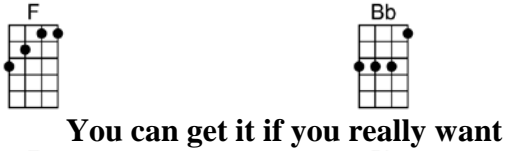

SING A

YOU CAN GET IT IF YOU REALLY WANT_(BAR)

4/4 1...2...1234

-Jimmy Cliff

Intro:

Chorus:

p.2. You Can Get It If You Really Want

Rome was not built in a day

Oppo-sition will come your way

But the harder the battle you see

It's the sweeter the victory, now ...CHORUS

(1st chord of last chorus)

You can get it if you really want

You can get it if you really want

You can get it if you really want

But you must try, try and try, try and try

You'll succeed at last

YOU CAN GET IT IF YOU REALLY WANT - Jimmy Cliff

4/4 1...2...1234

Intro: E | F E | F E | F E | F |

Chorus:

F Bb
You can get it if you really want
F Bb
You can get it if you really want
F Bb
You can get it if you really want
F C Bb
But you must try, try and try, try and try
C F Bb F Bb
You'll succeed at last

F Ab Bb C Bb Ab Gb F Ab Bb C Bb Ab Gb F (1st chord of last chorus)

F Bb
You can get it if you really want
F Bb
You can get it if you really want
F Bb
You can get it if you really want
F C Bb
But you must try, try and try, try and try
C F Ab Bb C Bb Ab Gb F
You'll succeed at last