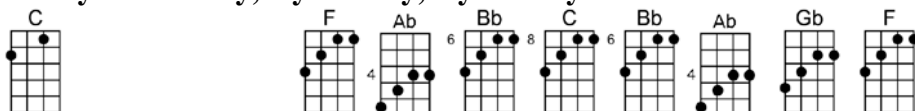

SING A

YOU CAN GET IT IF YOU REALLY WANT_(BAR)

4/4 1...2...1234

-Jimmy Cliff

Intro:

Chorus:

p.2. You Can Get It If You Really Want

Rome was not built in a day

Oppo-sition will come your way

But the harder the battle you see

It's the sweeter the victory, now ...CHORUS

(1st chord of last chorus)

You can get it if you really want

You can get it if you really want

You can get it if you really want

But you must try, try and try, try and try

You'll succeed at last

YOU CAN GET IT IF YOU REALLY WANT - Jimmy Cliff

4/4 1...2...1234

Intro: E | F E | F E | F E | F |

Chorus:

F Bb
You can get it if you really want
F Bb
You can get it if you really want
F Bb
You can get it if you really want
F C Bb
But you must try, try and try, try and try
C F Bb F Bb
You'll succeed at last

F Ab Bb C Bb Ab Gb F Ab Bb C Bb Ab Gb F (1st chord of last chorus)

F Bb
You can get it if you really want
F Bb
You can get it if you really want
F Bb
You can get it if you really want
F C Bb
But you must try, try and try, try and try
C F Ab Bb C Bb Ab Gb F
You'll succeed at last