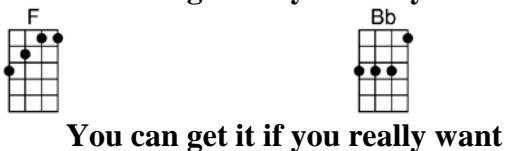

SING A

YOU CAN GET IT IF YOU REALLY WANT_(BAR)

4/4 1...2...1234

-Jimmy Cliff

Intro:

Chorus:

p.2. You Can Get It If You Really Want

Rome was not built in a day

Oppo-sition will come your way

But the harder the battle you see

It's the sweeter the victory, now ...CHORUS

(1st chord of last chorus)

You can get it if you really want

You can get it if you really want

You can get it if you really want

But you must try, try and try, try and try

You'll succeed at last

YOU CAN GET IT IF YOU REALLY WANT - Jimmy Cliff

4/4 1...2...1234

Intro: E | F E | F E | F E | F |

Chorus:

F Bb
You can get it if you really want
F Bb
You can get it if you really want
F Bb
You can get it if you really want
F C Bb
But you must try, try and try, try and try
C F Bb F Bb
You'll succeed at last

F Ab Bb C Bb Ab Gb F Ab Bb C Bb Ab Gb F (1st chord of last chorus)

F Bb
You can get it if you really want
F Bb
You can get it if you really want
F Bb
You can get it if you really want
F C Bb
But you must try, try and try, try and try
C F Ab Bb C Bb Ab Gb F
You'll succeed at last