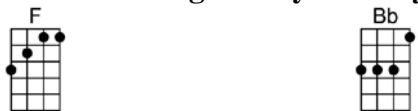

SING A

YOU CAN GET IT IF YOU REALLY WANT_(BAR)

4/4 1...2...1234

-Jimmy Cliff

Intro:

Chorus:

p.2. You Can Get It If You Really Want

Rome was not built in a day

Oppo-sition will come your way

But the harder the battle you see

It's the sweeter the victory, now ...CHORUS

(1st chord of last chorus)

You can get it if you really want

You can get it if you really want

You can get it if you really want

But you must try, try and try, try and try

You'll succeed at last

YOU CAN GET IT IF YOU REALLY WANT - Jimmy Cliff

4/4 1...2...1234

Intro: E | F E | F E | F E | F |

Chorus:

F Bb
You can get it if you really want
F Bb
You can get it if you really want
F Bb
You can get it if you really want
F C Bb
But you must try, try and try, try and try
C F Bb F Bb
You'll succeed at last

F Ab Bb C Bb Ab Gb F Ab Bb C Bb Ab Gb F (1st chord of last chorus)

F Bb
You can get it if you really want
F Bb
You can get it if you really want
F Bb
You can get it if you really want
F C Bb
But you must try, try and try, try and try
C F Ab Bb C Bb Ab Gb F
You'll succeed at last