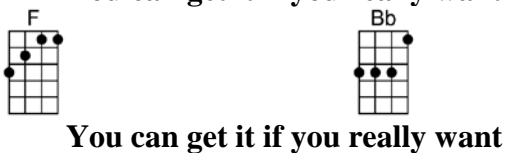

SING A

YOU CAN GET IT IF YOU REALLY WANT_(BAR)

4/4 1...2...1234

-Jimmy Cliff

Intro:

Chorus:

p.2. You Can Get It If You Really Want

Rome was not built in a day

Oppo-sition will come your way

But the harder the battle you see

It's the sweeter the victory, now ...CHORUS

(1st chord of last chorus)

You can get it if you really want

You can get it if you really want

You can get it if you really want

But you must try, try and try, try and try

You'll succeed at last

YOU CAN GET IT IF YOU REALLY WANT - Jimmy Cliff

4/4 1...2...1234

Intro: E | F E | F E | F E | F |

Chorus:

F Bb
You can get it if you really want
F Bb
You can get it if you really want
F Bb
You can get it if you really want
F C Bb
But you must try, try and try, try and try
C F Bb F Bb
You'll succeed at last

F Ab Bb C Bb Ab Gb F Ab Bb C Bb Ab Gb F (1st chord of last chorus)

F Bb
You can get it if you really want
F Bb
You can get it if you really want
F Bb
You can get it if you really want
F C Bb
But you must try, try and try, try and try
C F Ab Bb C Bb Ab Gb F
You'll succeed at last