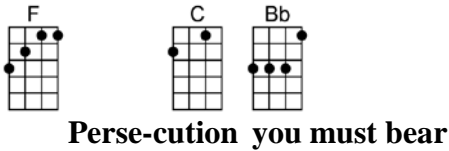

SING A

YOU CAN GET IT IF YOU REALLY WANT_(BAR)

4/4 1...2...1234

-Jimmy Cliff

Intro:

Chorus:

p.2. You Can Get It If You Really Want

Rome was not built in a day

Oppo-sition will come your way

But the harder the battle you see

It's the sweeter the victory, now ...CHORUS

(1st chord of last chorus)

You can get it if you really want

You can get it if you really want

You can get it if you really want

But you must try, try and try, try and try

You'll succeed at last

YOU CAN GET IT IF YOU REALLY WANT - Jimmy Cliff

4/4 1...2...1234

Intro: E | F E | F E | F E | F |

Chorus:

F Bb
You can get it if you really want
F Bb
You can get it if you really want
F Bb
You can get it if you really want
F C Bb
But you must try, try and try, try and try
C F Bb F Bb
You'll succeed at last

F Ab Bb C Bb Ab Gb F Ab Bb C Bb Ab Gb F (1st chord of last chorus)

F Bb
You can get it if you really want
F Bb
You can get it if you really want
F Bb
You can get it if you really want
F C Bb
But you must try, try and try, try and try
C F Ab Bb C Bb Ab Gb F
You'll succeed at last