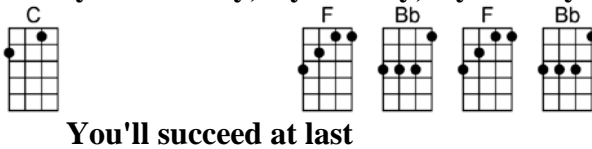

SING A

YOU CAN GET IT IF YOU REALLY WANT_(BAR)

4/4 1...2...1234

-Jimmy Cliff

Intro:

Chorus:

p.2. You Can Get It If You Really Want

Rome was not built in a day

Oppo-sition will come your way

But the harder the battle you see

It's the sweeter the victory, now ...CHORUS

(1st chord of last chorus)

You can get it if you really want

You can get it if you really want

You can get it if you really want

But you must try, try and try, try and try

You'll succeed at last

YOU CAN GET IT IF YOU REALLY WANT - Jimmy Cliff

4/4 1...2...1234

Intro: E | F E | F E | F E | F |

Chorus:

F Bb
You can get it if you really want
F Bb
You can get it if you really want
F Bb
You can get it if you really want
F C Bb
But you must try, try and try, try and try
C F Bb F Bb
You'll succeed at last

F Ab Bb C Bb Ab Gb F Ab Bb C Bb Ab Gb F (1st chord of last chorus)

F Bb
You can get it if you really want
F Bb
You can get it if you really want
F Bb
You can get it if you really want
F C Bb
But you must try, try and try, try and try
C F Ab Bb C Bb Ab Gb F
You'll succeed at last