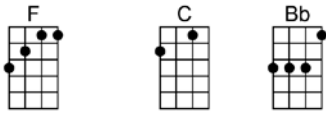

SING A

YOU CAN GET IT IF YOU REALLY WANT_(BAR)

4/4 1...2...1234

-Jimmy Cliff

Intro:

Chorus:

p.2. You Can Get It If You Really Want

Rome was not built in a day

Oppo-sition will come your way

But the harder the battle you see

It's the sweeter the victory, now ...CHORUS

(1st chord of last chorus)

You can get it if you really want

You can get it if you really want

You can get it if you really want

But you must try, try and try, try and try

You'll succeed at last

YOU CAN GET IT IF YOU REALLY WANT - Jimmy Cliff

4/4 1...2...1234

Intro: E | F E | F E | F E | F |

Chorus:

F Bb
You can get it if you really want
F Bb
You can get it if you really want
F Bb
You can get it if you really want
F C Bb
But you must try, try and try, try and try
C F Bb F Bb
You'll succeed at last

F Ab Bb C Bb Ab Gb F Ab Bb C Bb Ab Gb F (1st chord of last chorus)

F Bb
You can get it if you really want
F Bb
You can get it if you really want
F Bb
You can get it if you really want
F C Bb
But you must try, try and try, try and try
C F Ab Bb C Bb Ab Gb F
You'll succeed at last