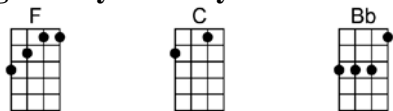

SING A

YOU CAN GET IT IF YOU REALLY WANT_(BAR)

4/4 1...2...1234

-Jimmy Cliff

Intro:

Chorus:

p.2. You Can Get It If You Really Want

Rome was not built in a day

Oppo-sition will come your way

But the harder the battle you see

It's the sweeter the victory, now ...CHORUS

(1st chord of last chorus)

You can get it if you really want

You can get it if you really want

You can get it if you really want

But you must try, try and try, try and try

You'll succeed at last

YOU CAN GET IT IF YOU REALLY WANT - Jimmy Cliff

4/4 1...2...1234

Intro: E | F E | F E | F E | F |

Chorus:

F Bb
You can get it if you really want
F Bb
You can get it if you really want
F Bb
You can get it if you really want
F C Bb
But you must try, try and try, try and try
C F Bb F Bb
You'll succeed at last

F Ab Bb C Bb Ab Gb F Ab Bb C Bb Ab Gb F (1st chord of last chorus)

F Bb
You can get it if you really want
F Bb
You can get it if you really want
F Bb
You can get it if you really want
F C Bb
But you must try, try and try, try and try
C F Ab Bb C Bb Ab Gb F
You'll succeed at last