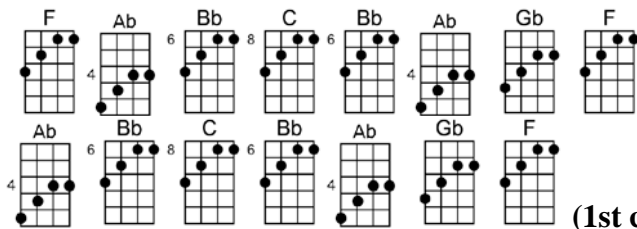

SING A

YOU CAN GET IT IF YOU REALLY WANT_(BAR)

4/4 1...2...1234

-Jimmy Cliff

Intro:

Chorus:

p.2. You Can Get It If You Really Want

Rome was not built in a day

Oppo-sition will come your way

But the harder the battle you see

It's the sweeter the victory, now ...CHORUS

(1st chord of last chorus)

You can get it if you really want

You can get it if you really want

You can get it if you really want

But you must try, try and try, try and try

You'll succeed at last

YOU CAN GET IT IF YOU REALLY WANT - Jimmy Cliff

4/4 1...2...1234

Intro: E | F E | F E | F E | F |

Chorus:

F Bb
You can get it if you really want
F Bb
You can get it if you really want
F Bb
You can get it if you really want
F C Bb
But you must try, try and try, try and try
C F Bb F Bb
You'll succeed at last

F Ab Bb C Bb Ab Gb F Ab Bb C Bb Ab Gb F (1st chord of last chorus)

F Bb
You can get it if you really want
F Bb
You can get it if you really want
F Bb
You can get it if you really want
F C Bb
But you must try, try and try, try and try
C F Ab Bb C Bb Ab Gb F
You'll succeed at last