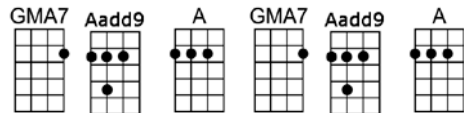

WICHITA LINEMAN^(BAR)-Jimmy Webb

4/4 1...2...1234 (slow count)

Intro: |  |  | (X2)

I am a lineman for the county,   and I drive the main road 

Searchin' in the sun for an-other over-load    

I hear you singin' in the wire,   I can hear you through the whine  

And I need you more than want you, and I want you for all time

And the Wichita Lineman is still on the line

Instrumental:

And I need you more than want you, and I want you for all time

And the Wichita Lineman is still on the line

Outro:

(repeat and fade)

WICHITA LINEMAN-Jimmy Webb
4/4 1...2...1234 (slow count)

Intro: | DMA7 | Asus | (X2)

GMA7 F#m7 Asus
I am a lineman for the county, and I drive the main road

Bm F#m E B
Searchin' in the sun for an-other over-load

Instrumental: GMA7 F#m7 Asus Bm F#m E B

Aadd9 A G#m7 GMA7
And I need you more than want you, and I want you for all time

B F#7sus GMA7 Aadd9 GMA7 Asus
And the Wichita Lineman is still on the line

GMA7 Aadd9 A GMA7 Aadd9 A (repeat and fade)