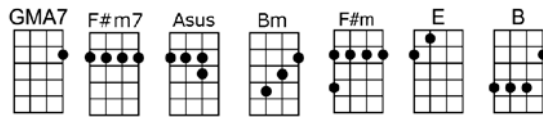

WICHITA LINEMAN^(BAR)-Jimmy Webb

4/4 1...2...1234 (slow count)

Intro: |  |  | (X2)

I am a lineman for the county,   and I drive the main road 

Searchin' in the sun for an-other over-load    

I hear you singin' in the wire,   I can hear you through the whine  

And the Wichita Lineman   is still on the line    

I know I need a small va-cation   but it don't look like rain 

And if it snows that stretch down south won't ever stand the strain    

p.2. Wichita Lineman

And I need you more than want you, and I want you for all time

And the Wichita Lineman is still on the line

Instrumental:

And I need you more than want you, and I want you for all time

And the Wichita Lineman is still on the line

Instrumental: GMA7 F#m7 Asus Bm F#m E B

Aadd9 A G#m7 GMA7
And I need you more than want you, and I want you for all time

B F#7sus GMA7 Aadd9 GMA7 Asus
And the Wichita Lineman is still on the line

GMA7 Aadd9 A GMA7 Aadd9 A (repeat and fade)