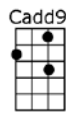

p.2. Wichita Lineman

And I need you more than want you, and I want you for all time