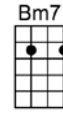

p.2. Wichita Lineman

And I need you more than want you, and I want you for all time