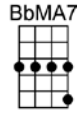

WICHITA LINEMAN (BAR)-Jimmy Webb

4/4 1...2...1234 (slow count)

Intro: |  |  | (X2)

I am a lineman for the county,   and I drive the main road 

Searchin' in the sun for an-other over-load    

I hear you singin' in the wire,   I can hear you through the whine  

And I need you more than want you, and I want you for all time

And the Wichita Lineman is still on the line

Instrumental:

And I need you more than want you, and I want you for all time

And the Wichita Lineman is still on the line

And if it snows that stretch down south won't ever stand the strain **Dm Am G D**

And I need you more than want you, **Cadd9 C** and I want you for all time **Bm7 BbMA7**

And the Wichita Lineman **D A7sus** is still on the line **BbMA7 Cadd9 BbMA7 Csus**

Instrumental: **BbMA7 Am7 Csus Dm Am G D**

And I need you more than want you, **Cadd9 C** and I want you for all time **Bm7 BbMA7**

And the Wichita Lineman **D A7sus** is still on the line **BbMA7 Cadd9 BbMA7 Csus**