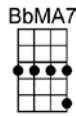

And I need you more than want you, and I want you for all time

And the Wichita Lineman is still on the line

Instrumental:

And I need you more than want you, and I want you for all time

And the Wichita Lineman is still on the line

Instrumental: **BbMA7 Am7 Csus Dm Am G D**

And I need you more than want you, **Cadd9 C** and I want you for all time **Bm7 BbMA7**

And the Wichita Lineman **D A7sus** is still on the line **BbMA7 Cadd9 BbMA7 Csus**