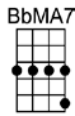

And I need you more than want you, and I want you for all time

And the Wichita Lineman is still on the line

Instrumental:

And I need you more than want you, and I want you for all time

And the Wichita Lineman is still on the line

Instrumental: **BbMA7 Am7 Csus Dm Am G D**

And I need you more than want you, **Cadd9 C** and I want you for all time **Bm7 BbMA7**

And the Wichita Lineman **D A7sus** is still on the line **BbMA7 Cadd9 BbMA7 Csus**