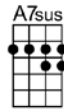

And I need you more than want you, and I want you for all time

And the Wichita Lineman is still on the line

Instrumental:

And I need you more than want you, and I want you for all time

And the Wichita Lineman is still on the line

Instrumental: **BbMA7 Am7 Csus Dm Am G D**

And I need you more than want you, **Cadd9 C** and I want you for all time **Bm7 BbMA7**

And the Wichita Lineman **D A7sus** is still on the line **BbMA7 Cadd9 BbMA7 Csus**