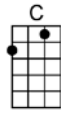

p.2. Wichita Lineman

And I need you more than want you, and I want you for all time