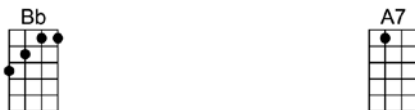

# WHEN YOU WORE A TULIP

4/4 1...2...123

When you wore a tulip, a sweet yellow tulip, and I wore a big red rose

When you caressed me, 'twas then Heaven blessed me

What a blessing no one knows

You made life cheerie, when you called me dearie

'Twas down where the blue grass grows

Your lips were sweeter than julep, when you wore that tulip

And I wore a big red rose.

# WHEN YOU WORE A TULIP

4/4 1...2...123

F Cm6 F7 Bb F  
When you wore a tulip, a sweet yellow tulip, and I wore a big red rose

Bb F D7  
When you caressed me, 'twas then Heaven blessed me

G7 C7  
What a blessing no one knows

F Cm6 F7  
You made life cheerie, when you called me dearie

Bb A7  
'Twas down where the blue grass grows

D7 G7  
Your lips were sweeter than julep, when you wore that tulip

C7 F  
And I wore a big red rose.