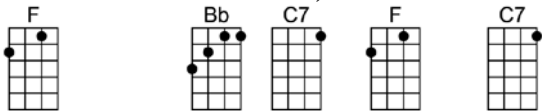

WHEN WILL I BE LOVED - Everly Brothers

4/4 1...2...1234

Intro:

I've been made blue, I've been lied to

When will I be loved

I've been turned down, I've been pushed 'round

When will I be loved

When I meet a new girl that I want for mine

She always breaks my heart in two, it happens every time

I've been cheat-ed, been mis-treat -ed

When will I be loved

When will I be loved

When will I be loved

WHEN WILL I BE LOVED-**Everly Brothers**

4/4 1...2...1234

Intro: F

F Bb C7 F Bb C7
I've been made blue, I've been lied to

F Bb C7 F C7
When will I be loved

F Bb C7 F Bb C7
I've been turned down, I've been pushed round

F Bb C7 F F7
When will I be loved

Bb C7 Bb F
When I meet a new girl that I want for mine

Bb C7 Bb C7
She always breaks my heart in two, it happens every time

F Bb C7 F Bb C7
I've been cheat-ed, been mis-treat-ed

F Bb C7 F C7
When will I be loved

F Bb C7 F C7
When will I be loved

F Bb C7 F
When will I be loved