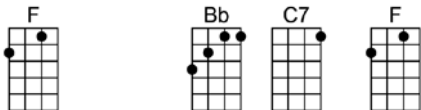

WHEN WILL I BE LOVED - Everly Brothers

4/4 1...2...1234

Intro:

I've been made blue, I've been lied to

When will I be loved

I've been turned down, I've been pushed 'round

When will I be loved

When I meet a new girl that I want for mine

She always breaks my heart in two, it happens every time

I've been cheat-ed, been mis-treat -ed

When will I be loved

When will I be loved

When will I be loved

WHEN WILL I BE LOVED-**Everly Brothers**

4/4 1...2...1234

Intro: F

F Bb C7 F Bb C7
I've been made blue, I've been lied to

F Bb C7 F C7
When will I be loved

F Bb C7 F Bb C7
I've been turned down, I've been pushed round

F Bb C7 F F7
When will I be loved

Bb C7 Bb F
When I meet a new girl that I want for mine

Bb C7 Bb C7
She always breaks my heart in two, it happens every time

F Bb C7 F Bb C7
I've been cheat-ed, been mis-treat-ed

F Bb C7 F C7
When will I be loved

F Bb C7 F C7
When will I be loved

F Bb C7 F
When will I be loved