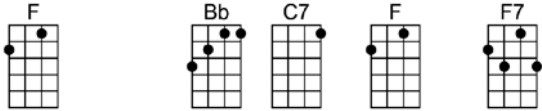

WHEN WILL I BE LOVED - Everly Brothers

4/4 1...2...1234

Intro:

I've been made blue, I've been lied to

When will I be loved

I've been turned down, I've been pushed 'round

When will I be loved

When I meet a new girl that I want for mine

She always breaks my heart in two, it happens every time

I've been cheat-ed, been mis-treat -ed

When will I be loved

When will I be loved

When will I be loved

WHEN WILL I BE LOVED-**Everly Brothers**

4/4 1...2...1234

Intro: F

F Bb C7 F Bb C7
I've been made blue, I've been lied to

F Bb C7 F C7
When will I be loved

F Bb C7 F Bb C7
I've been turned down, I've been pushed round

F Bb C7 F F7
When will I be loved

Bb C7 Bb F
When I meet a new girl that I want for mine

Bb C7 Bb C7
She always breaks my heart in two, it happens every time

F Bb C7 F Bb C7
I've been cheat-ed, been mis-treat-ed

F Bb C7 F C7
When will I be loved

F Bb C7 F C7
When will I be loved

F Bb C7 F
When will I be loved