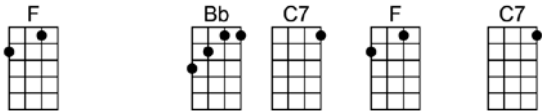

WHEN WILL I BE LOVED - Everly Brothers

4/4 1...2...1234

Intro:

I've been made blue, I've been lied to

When will I be loved

I've been turned down, I've been pushed 'round

When will I be loved

When I meet a new girl that I want for mine

She always breaks my heart in two, it happens every time

I've been cheat-ed, been mis-treat -ed

When will I be loved

When will I be loved

When will I be loved

WHEN WILL I BE LOVED-**Everly Brothers**

4/4 1...2...1234

Intro: F

F Bb C7 F Bb C7
I've been made blue, I've been lied to

F Bb C7 F C7
When will I be loved

F Bb C7 F Bb C7
I've been turned down, I've been pushed round

F Bb C7 F F7
When will I be loved

Bb C7 Bb F
When I meet a new girl that I want for mine

Bb C7 Bb C7
She always breaks my heart in two, it happens every time

F Bb C7 F Bb C7
I've been cheat-ed, been mis-treat-ed

F Bb C7 F C7
When will I be loved

F Bb C7 F C7
When will I be loved

F Bb C7 F
When will I be loved