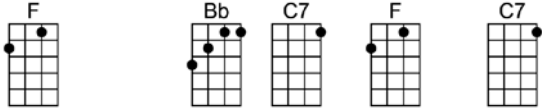

WHEN WILL I BE LOVED - Everly Brothers

4/4 1...2...1234

Intro:

I've been made blue, I've been lied to

When will I be loved

I've been turned down, I've been pushed 'round

When will I be loved

When I meet a new girl that I want for mine

She always breaks my heart in two, it happens every time

I've been cheat-ed, been mis-treat -ed

When will I be loved

When will I be loved

When will I be loved

WHEN WILL I BE LOVED-**Everly Brothers**

4/4 1...2...1234

Intro: F

F Bb C7 F Bb C7
I've been made blue, I've been lied to

F Bb C7 F C7
When will I be loved

F Bb C7 F Bb C7
I've been turned down, I've been pushed round

F Bb C7 F F7
When will I be loved

Bb C7 Bb F
When I meet a new girl that I want for mine

Bb C7 Bb C7
She always breaks my heart in two, it happens every time

F Bb C7 F Bb C7
I've been cheat-ed, been mis-treat-ed

F Bb C7 F C7
When will I be loved

F Bb C7 F C7
When will I be loved

F Bb C7 F
When will I be loved