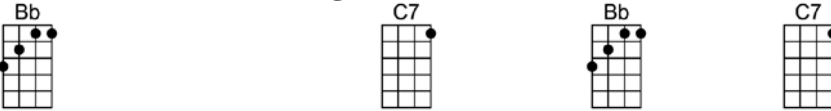

WHEN WILL I BE LOVED - Everly Brothers

4/4 1...2...1234

Intro:

I've been made blue, I've been lied to

When will I be loved

I've been turned down, I've been pushed 'round

When will I be loved

When I meet a new girl that I want for mine

She always breaks my heart in two, it happens every time

I've been cheat-ed, been mis-treat -ed

When will I be loved

When will I be loved

When will I be loved

WHEN WILL I BE LOVED-**Everly Brothers**

4/4 1...2...1234

Intro: F

F Bb C7 F Bb C7
I've been made blue, I've been lied to

F Bb C7 F C7
When will I be loved

F Bb C7 F Bb C7
I've been turned down, I've been pushed round

F Bb C7 F F7
When will I be loved

Bb C7 Bb F
When I meet a new girl that I want for mine

Bb C7 Bb C7
She always breaks my heart in two, it happens every time

F Bb C7 F Bb C7
I've been cheat-ed, been mis-treat-ed

F Bb C7 F C7
When will I be loved

F Bb C7 F C7
When will I be loved

F Bb C7 F
When will I be loved