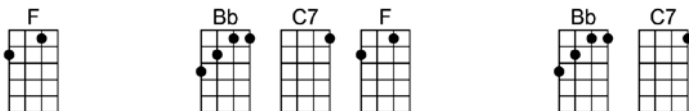

WHEN WILL I BE LOVED - Everly Brothers

4/4 1...2...1234

Intro:

I've been made blue, I've been lied to

When will I be loved

I've been turned down, I've been pushed 'round

When will I be loved

When I meet a new girl that I want for mine

She always breaks my heart in two, it happens every time

I've been cheat-ed, been mis-treat -ed

When will I be loved

When will I be loved

When will I be loved

WHEN WILL I BE LOVED-**Everly Brothers**

4/4 1...2...1234

Intro: F

F Bb C7 F Bb C7
I've been made blue, I've been lied to

F Bb C7 F C7
When will I be loved

F Bb C7 F Bb C7
I've been turned down, I've been pushed round

F Bb C7 F F7
When will I be loved

Bb C7 Bb F
When I meet a new girl that I want for mine

Bb C7 Bb C7
She always breaks my heart in two, it happens every time

F Bb C7 F Bb C7
I've been cheat-ed, been mis-treat-ed

F Bb C7 F C7
When will I be loved

F Bb C7 F C7
When will I be loved

F Bb C7 F
When will I be loved