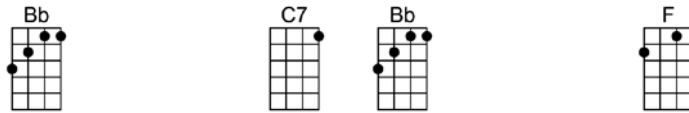

WHEN WILL I BE LOVED - Everly Brothers

4/4 1...2...1234

Intro:

I've been made blue, I've been lied to

When will I be loved

I've been turned down, I've been pushed 'round

When will I be loved

When I meet a new girl that I want for mine

She always breaks my heart in two, it happens every time

I've been cheat-ed, been mis-treat -ed

When will I be loved

When will I be loved

When will I be loved

WHEN WILL I BE LOVED-**Everly Brothers**

4/4 1...2...1234

Intro: F

F Bb C7 F Bb C7
I've been made blue, I've been lied to

F Bb C7 F C7
When will I be loved

F Bb C7 F Bb C7
I've been turned down, I've been pushed round

F Bb C7 F F7
When will I be loved

Bb C7 Bb F
When I meet a new girl that I want for mine

Bb C7 Bb C7
She always breaks my heart in two, it happens every time

F Bb C7 F Bb C7
I've been cheat-ed, been mis-treat-ed

F Bb C7 F C7
When will I be loved

F Bb C7 F C7
When will I be loved

F Bb C7 F
When will I be loved