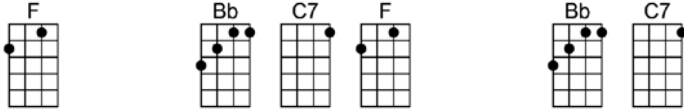

WHEN WILL I BE LOVED - Everly Brothers

4/4 1...2...1234

Intro:

I've been made blue, I've been lied to

When will I be loved

I've been turned down, I've been pushed 'round

When will I be loved

When I meet a new girl that I want for mine

She always breaks my heart in two, it happens every time

I've been cheat-ed, been mis-treat -ed

When will I be loved

When will I be loved

When will I be loved

WHEN WILL I BE LOVED-**Everly Brothers**

4/4 1...2...1234

Intro: F

F Bb C7 F Bb C7
I've been made blue, I've been lied to

F Bb C7 F C7
When will I be loved

F Bb C7 F Bb C7
I've been turned down, I've been pushed round

F Bb C7 F F7
When will I be loved

Bb C7 Bb F
When I meet a new girl that I want for mine

Bb C7 Bb C7
She always breaks my heart in two, it happens every time

F Bb C7 F Bb C7
I've been cheat-ed, been mis-treat-ed

F Bb C7 F C7
When will I be loved

F Bb C7 F C7
When will I be loved

F Bb C7 F
When will I be loved