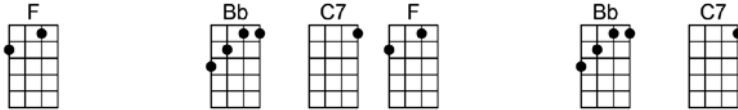

WHEN WILL I BE LOVED - Everly Brothers

4/4 1...2...1234

Intro:

I've been made blue, I've been lied to

When will I be loved

I've been turned down, I've been pushed 'round

When will I be loved

When I meet a new girl that I want for mine

She always breaks my heart in two, it happens every time

I've been cheat-ed, been mis-treat -ed

When will I be loved

When will I be loved

When will I be loved

WHEN WILL I BE LOVED-**Everly Brothers**

4/4 1...2...1234

Intro: F

F Bb C7 F Bb C7
I've been made blue, I've been lied to

F Bb C7 F C7
When will I be loved

F Bb C7 F Bb C7
I've been turned down, I've been pushed round

F Bb C7 F F7
When will I be loved

Bb C7 Bb F
When I meet a new girl that I want for mine

Bb C7 Bb C7
She always breaks my heart in two, it happens every time

F Bb C7 F Bb C7
I've been cheat-ed, been mis-treat-ed

F Bb C7 F C7
When will I be loved

F Bb C7 F C7
When will I be loved

F Bb C7 F
When will I be loved