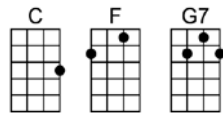

WALKING ON SUNSHINE - Kimberley Rew

4/4 1...2...123 (without intro)

Intro: percussion, then C F G7 F C F G7 F (X2)

C F G7 F C F G7 F
 I used to think maybe you love me, now baby I'm sure.
 I used to think maybe you love me, now I know that it's true

C F G7 F C F G7 F
 And I just can't wait till the day when you knock on my door.
 And I don't wanna spend my whole life just waiting for you

C F G7 F C F G7 F
 Now everytime I go for the mailbox, gotta hold myself down.
 Now I don't want you back for the weekend, not back for a day

C F G7 F C F G7 F
 'Cause I just can't wait till you write me, you're coming a-round.
 I said, Baby, I just want you back, and I want you to stay

CHORUS

G7 F
 I'm walking on sunshine... Whoah! (X3)

C F G7 F C F G7 F
 And don't it feel good! HEY! And don't it feel good!