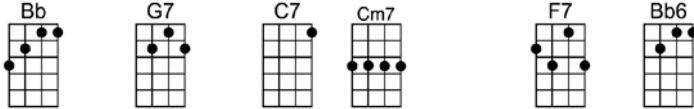

# WAITING AT THE END OF THE ROAD - Irving Berlin

4/4 1...2...1234 (without verse)

## VERSE:

Weary of roaming on, yearning to see the dawn

Counting the hours till I can lay down my load

Weary but I don't mind, knowing that soon I'll find

Peace and contentment at the end of the road

The way is long, the night is dark, but I don't mind 'cause a happy lark

Will be sing - in' at the end of the road

I can't go wrong, I must go right, I'll find my way 'cause a guiding light

Will be shin - in' at the end of the road

There may be thorns in my path, but I'll wear a smile

## VERSE:

Bb G7 C7 Cm7 F7 Bb  
Weary of roaming on, yearning to see the dawn  
Gm7 Cm7 F7b9 Bb F7+  
Counting the hours till I can lay down my load  
Bb G7 C7 Cm7 F7 Bb6  
Weary but I don't mind, knowing that soon I'll find  
Dm A7b9 G#dim A7 Dm F7  
Peace and contentment at the end of the road