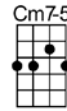

p.2. Waiting At the End of the Road

The rain may fall from up above, but I won't stop 'cause the ones I love