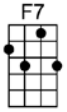

Will be wait - in' at the end of the road