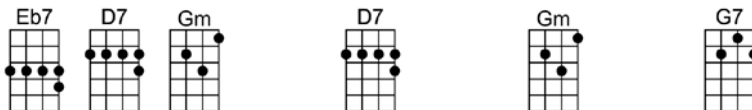

## VERSE:

Weary of roaming on, yearning to see the dawn

Counting the hours till I can lay down my load

Weary but I don't mind, knowing that soon I'll find

Peace and contentment at the end of the road

The way is long, the night is dark, but I don't mind 'cause a happy lark

Will be sing - in' at the end of the road

I can't go wrong, I must go right, I'll find my way 'cause a guiding light

Will be shin - in' at the end of the road

There may be thorns in my path, but I'll wear a smile

## VERSE:

Bb G7 C7 Cm7 F7 Bb  
Weary of roaming on, yearning to see the dawn  
Gm7 Cm7 F7b9 Bb F7+  
Counting the hours till I can lay down my load  
Bb G7 C7 Cm7 F7 Bb6  
Weary but I don't mind, knowing that soon I'll find  
Dm A7b9 G#dim A7 Dm F7  
Peace and contentment at the end of the road