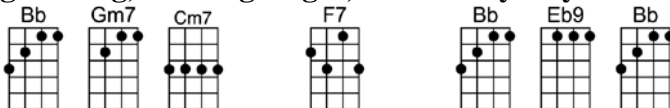

## VERSE:

Weary of roaming on, yearning to see the dawn

Counting the hours till I can lay down my load

Weary but I don't mind, knowing that soon I'll find

Peace and contentment at the end of the road

The way is long, the night is dark, but I don't mind 'cause a happy lark

Will be sing - in' at the end of the road

I can't go wrong, I must go right, I'll find my way 'cause a guiding light

Will be shin - in' at the end of the road

There may be thorns in my path, but I'll wear a smile

## VERSE:

Bb G7 C7 Cm7 F7 Bb  
Weary of roaming on, yearning to see the dawn  
Gm7 Cm7 F7b9 Bb F7+  
Counting the hours till I can lay down my load  
Bb G7 C7 Cm7 F7 Bb6  
Weary but I don't mind, knowing that soon I'll find  
Dm A7b9 G#dim A7 Dm F7  
Peace and contentment at the end of the road