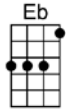

p.2. Waiting At the End of the Road

The rain may fall from up above, but I won't stop 'cause the ones I love