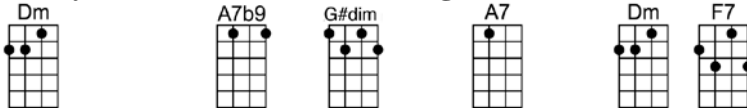

## VERSE:

Weary of roaming on, yearning to see the dawn

Counting the hours till I can lay down my load

Weary but I don't mind, knowing that soon I'll find

Peace and contentment at the end of the road

The way is long, the night is dark, but I don't mind 'cause a happy lark

Will be sing - in' at the end of the road

I can't go wrong, I must go right, I'll find my way 'cause a guiding light

Will be shin - in' at the end of the road

There may be thorns in my path, but I'll wear a smile

## VERSE:

Bb G7 C7 Cm7 F7 Bb  
Weary of roaming on, yearning to see the dawn  
Gm7 Cm7 F7b9 Bb F7+  
Counting the hours till I can lay down my load  
Bb G7 C7 Cm7 F7 Bb6  
Weary but I don't mind, knowing that soon I'll find  
Dm A7b9 G#dim A7 Dm F7  
Peace and contentment at the end of the road