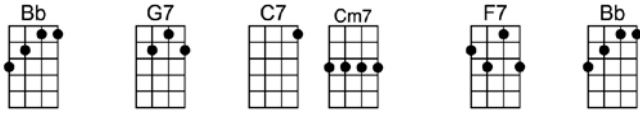

# WAITING AT THE END OF THE ROAD - Irving Berlin

4/4 1...2...1234 (without verse)

## VERSE:

Weary of roaming on, yearning to see the dawn

Counting the hours till I can lay down my load

Weary but I don't mind, knowing that soon I'll find

Peace and contentment at the end of the road

The way is long, the night is dark, but I don't mind 'cause a happy lark

Will be sing - in' at the end of the road

I can't go wrong, I must go right, I'll find my way 'cause a guiding light

Will be shin - in' at the end of the road

There may be thorns in my path, but I'll wear a smile

## VERSE:

Bb G7 C7 Cm7 F7 Bb  
Weary of roaming on, yearning to see the dawn  
Gm7 Cm7 F7b9 Bb F7+  
Counting the hours till I can lay down my load  
Bb G7 C7 Cm7 F7 Bb6  
Weary but I don't mind, knowing that soon I'll find  
Dm A7b9 G#dim A7 Dm F7  
Peace and contentment at the end of the road