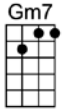

Will be wait - in' at the end of the road