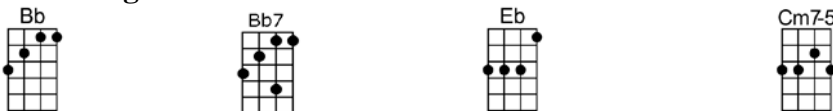

## VERSE:

Weary of roaming on, yearning to see the dawn

Counting the hours till I can lay down my load

Weary but I don't mind, knowing that soon I'll find

Peace and contentment at the end of the road

The way is long, the night is dark, but I don't mind 'cause a happy lark

Will be sing - in' at the end of the road

I can't go wrong, I must go right, I'll find my way 'cause a guiding light

Will be shin - in' at the end of the road

There may be thorns in my path, but I'll wear a smile

## VERSE:

Bb G7 C7 Cm7 F7 Bb  
Weary of roaming on, yearning to see the dawn  
Gm7 Cm7 F7b9 Bb F7+  
Counting the hours till I can lay down my load  
Bb G7 C7 Cm7 F7 Bb6  
Weary but I don't mind, knowing that soon I'll find  
Dm A7b9 G#dim A7 Dm F7  
Peace and contentment at the end of the road