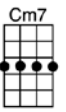

Will be wait - in' at the end of the road