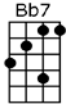

p.2. Waiting At the End of the Road

The rain may fall from up above, but I won't stop 'cause the ones I love