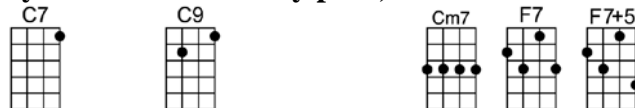

## VERSE:

Weary of roaming on, yearning to see the dawn

Counting the hours till I can lay down my load

Weary but I don't mind, knowing that soon I'll find

Peace and contentment at the end of the road

The way is long, the night is dark, but I don't mind 'cause a happy lark

Will be sing - in' at the end of the road

I can't go wrong, I must go right, I'll find my way 'cause a guiding light

Will be shin - in' at the end of the road

There may be thorns in my path, but I'll wear a smile