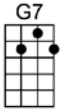

Will be wait - in' at the end of the road