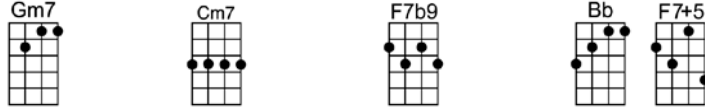

# WAITING AT THE END OF THE ROAD - Irving Berlin

4/4 1...2...1234 (without verse)

## VERSE:

Weary of roaming on, yearning to see the dawn

Counting the hours till I can lay down my load

Weary but I don't mind, knowing that soon I'll find

Peace and contentment at the end of the road

The way is long, the night is dark, but I don't mind 'cause a happy lark

Will be sing - in' at the end of the road

I can't go wrong, I must go right, I'll find my way 'cause a guiding light

Will be shin - in' at the end of the road

There may be thorns in my path, but I'll wear a smile

## VERSE:

Bb G7 C7 Cm7 F7 Bb  
Weary of roaming on, yearning to see the dawn  
Gm7 Cm7 F7b9 Bb F7+  
Counting the hours till I can lay down my load  
Bb G7 C7 Cm7 F7 Bb6  
Weary but I don't mind, knowing that soon I'll find  
Dm A7b9 G#dim A7 Dm F7  
Peace and contentment at the end of the road