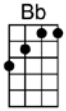

p.2. Waiting At the End of the Road

The rain may fall from up above, but I won't stop 'cause the ones I love