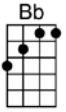

Will be wait - in' at the end of the road