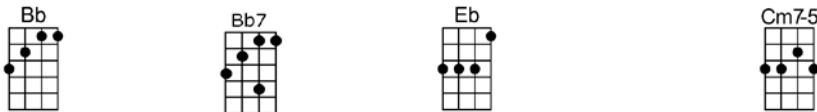

## VERSE:

Weary of roaming on, yearning to see the dawn

Counting the hours till I can lay down my load

Weary but I don't mind, knowing that soon I'll find

Peace and contentment at the end of the road

The way is long, the night is dark, but I don't mind 'cause a happy lark

Will be sing - in' at the end of the road

I can't go wrong, I must go right, I'll find my way 'cause a guiding light

Will be shin - in' at the end of the road

There may be thorns in my path, but I'll wear a smile

## VERSE:

Bb G7 C7 Cm7 F7 Bb  
Weary of roaming on, yearning to see the dawn  
Gm7 Cm7 F7b9 Bb F7+  
Counting the hours till I can lay down my load  
Bb G7 C7 Cm7 F7 Bb6  
Weary but I don't mind, knowing that soon I'll find  
Dm A7b9 G#dim A7 Dm F7  
Peace and contentment at the end of the road