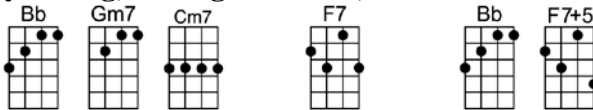

## VERSE:

Weary of roaming on, yearning to see the dawn

Counting the hours till I can lay down my load

Weary but I don't mind, knowing that soon I'll find

Peace and contentment at the end of the road

The way is long, the night is dark, but I don't mind 'cause a happy lark

Will be sing - in' at the end of the road

I can't go wrong, I must go right, I'll find my way 'cause a guiding light

Will be shin - in' at the end of the road

There may be thorns in my path, but I'll wear a smile

## VERSE:

Bb G7 C7 Cm7 F7 Bb  
Weary of roaming on, yearning to see the dawn  
Gm7 Cm7 F7b9 Bb F7+  
Counting the hours till I can lay down my load  
Bb G7 C7 Cm7 F7 Bb6  
Weary but I don't mind, knowing that soon I'll find  
Dm A7b9 G#dim A7 Dm F7  
Peace and contentment at the end of the road