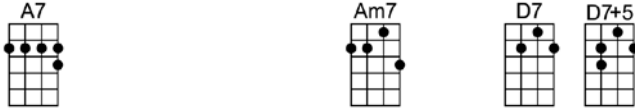

SING E

WAITIN' FOR THE TRAIN TO COME IN (BAR)-Peggy Lee

4/4 1...2...1234

Intro:

Waitin' for the train to come in

Waitin' for my gal to come home

I've counted every minute of each live-long day

Been so melancholy since she went a-way

I've shed a million teardrops or more

Waitin' for the one I adore

I'm waitin' in the depot by the railroad track

Lookin' for the choo-choo train that brings her back

I'm waitin' for my life to be-gin

Waitin' for the train to come in

G6 F7 E7
Lookin' for the choo-choo train that brings her back

G6 D7+ G6 F7 E7
I'm waitin' for my life to be-gin

A7 D7 G6 F7 E7
Waitin' for the train to come in

C6 Cm6 A7 D7 G6 F#6 G6
Waitin'.... waitin'... I'm waitin' for the train to come in.