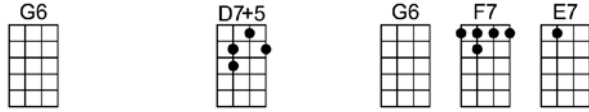

SING E

WAITIN' FOR THE TRAIN TO COME IN (BAR)-Peggy Lee

4/4 1...2...1234

Intro:

Waitin' for the train to come in

Waitin' for my gal to come home

I've counted every minute of each live-long day

Been so melancholy since she went a-way

I've shed a million teardrops or more

Waitin' for the one I adore

I'm waitin' in the depot by the railroad track

Lookin' for the choo-choo train that brings her back

I'm waitin' for my life to be-gin

Waitin' for the train to come in