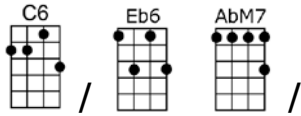

SING E

WAITIN' FOR THE TRAIN TO COME IN (BAR)-Peggy Lee

4/4 1...2...1234

Intro:

Waitin' for the train to come in

Waitin' for my gal to come home

I've counted every minute of each live-long day

Been so melancholy since she went a-way

I've shed a million teardrops or more

Waitin' for the one I adore

I'm waitin' in the depot by the railroad track

Lookin' for the choo-choo train that brings her back

I'm waitin' for my life to be-gin

Waitin' for the train to come in

G6 F7 E7
Lookin' for the choo-choo train that brings her back

G6 D7+ G6 F7 E7
I'm waitin' for my life to be-gin

A7 D7 G6 F7 E7
Waitin' for the train to come in

C6 Cm6 A7 D7 G6 F#6 G6
Waitin'.... waitin'... I'm waitin' for the train to come in.