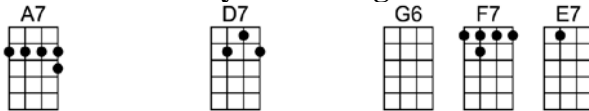

SING E

WAITIN' FOR THE TRAIN TO COME IN (BAR)-Peggy Lee

4/4 1...2...1234

Intro:

Waitin' for the train to come in

Waitin' for my gal to come home

I've counted every minute of each live-long day

Been so melancholy since she went a-way

I've shed a million teardrops or more

Waitin' for the one I adore

I'm waitin' in the depot by the railroad track

Lookin' for the choo-choo train that brings her back

I'm waitin' for my life to be-gin

Waitin' for the train to come in