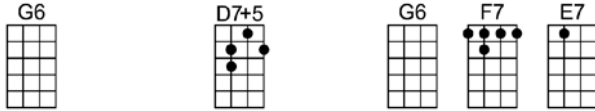

SING E

WAITIN' FOR THE TRAIN TO COME IN (BAR)-Peggy Lee

4/4 1...2...1234

Intro:

Waitin' for the train to come in

Waitin' for my gal to come home

I've counted every minute of each live-long day

Been so melancholy since she went a-way

I've shed a million teardrops or more

Waitin' for the one I adore

I'm waitin' in the depot by the railroad track

Lookin' for the choo-choo train that brings her back

I'm waitin' for my life to be-gin

Waitin' for the train to come in