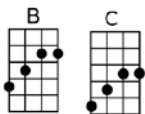

Well, while they keep playin', I'm humming and swayin'
If you ever go there, you'll always be found there