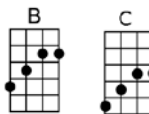

Well, while they keep playin', I'm humming and swayin'
If you ever go there, you'll always be found there