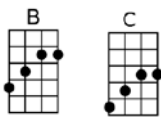

SING Bb

WAITIN' FOR THE ROBERT E. LEE-Muir/Gilbert

4/4 1...2...1234

Intro:

Way down on the levee in old Ala-bamy,
The smokestacks are showin', the whistles are blowin',

There's daddy and mammy, there's Efraim and Sammy
The ropes they are throwin', ex - cuse me I'm goin'

G B7 C G
On a moon - lit night you can find them all,
To the place where all is har- monious,

A7 D7
While they are waitin' the banjos are syncopatin'
Even the preacher, why, he is the dancin' teacher

G F# G
What's that they're sayin', oh, what's that they're sayin',
Have you been down there, oh, were you a-round there

B C B C
Well, while they keep playin', I'm humming and swayin'
If you ever go there, you'll always be found there

G B7 C G A7 D7 G G7
It's the good ship Robert E. Lee that's come to carry the cotton a-way
Why, dog-gone, here comes my baby, on the good ol' Robert E. Lee

G7 G9 G7 G9 G7 C Ab C Ab C Ab C
It's simply great, mate, waitin' on the lev- ee, waitin' for the Robert E. Lee
4 4 2 2 1 1 1