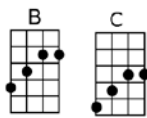

SING Bb

WAITIN' FOR THE ROBERT E. LEE-Muir/Gilbert

4/4 1...2...1234

Intro:

Way down on the levee in old Ala-bamy,
The smokestacks are showin', the whistles are blowin',

There's daddy and mammy, there's Efraim and Sammy
The ropes they are throwin', ex - cuse me I'm goin'

G B7 C G
On a moon - lit night you can find them all,
To the place where all is har- monious,

A7 D7
While they are waitin' the banjos are syncopatin'
Even the preacher, why, he is the dancin' teacher

G F# G
What's that they're sayin', oh, what's that they're sayin',
Have you been down there, oh, were you a-round there

B C B C
Well, while they keep playin', I'm humming and swayin'
If you ever go there, you'll always be found there

G B7 C G A7 D7 G G7
It's the good ship Robert E. Lee that's come to carry the cotton a-way
Why, dog-gone, here comes my baby, on the good ol' Robert E. Lee

G7 G9 G7 G9 G7 C Ab C Ab C Ab C
It's simply great, mate, waitin' on the lev- ee, waitin' for the Robert E. Lee
4 4 2 2 1 1 1