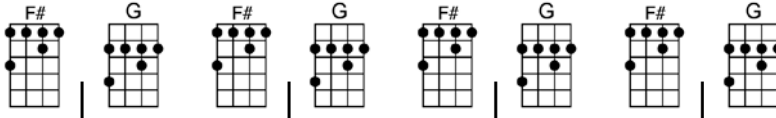

SING Bb

WAITIN' FOR THE ROBERT E. LEE-Muir/Gilbert

4/4 1...2...1234

Intro:

Way down on the levee in old Ala-bamy,
The smokestacks are showin', the whistles are blowin',

There's daddy and mammy, there's Efraim and Sammy
The ropes they are throwin', ex - cuse me I'm goin'

On a moon - lit night you can find them all,
To the place where all is har- monious,

While they are waitin' the banjos are syncopatin'
Even the preacher, why, he is the dancin' teacher

What's that they're sayin', oh, what's that they're sayin',
Have you been down there, oh, were you a-round there

WAITIN' FOR THE ROBERT E. LEE-Muir/Gilbert

4/4 1...2...1234

Intro: F# | G F# | G F# | G F# | G

F# G F# G
Way down on the levee in old Ala-bamy,
The smokestacks are showin', the whistles are blowin',

B C B C
There's daddy and mammy, there's Efraim and Sammy
The ropes they are throwin', ex - cuse me I'm goin'

B C B C
Well, while they keep playin', I'm humming and swayin'
If you ever go there, you'll always be found there

G B7 C G A7 D7 G G7
It's the good ship Robert E. Lee that's come to carry the cotton a-way
Why, dog-gone, here comes my baby, on the good ol' Robert E. Lee