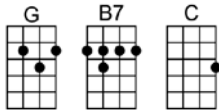

SING Bb

WAITIN' FOR THE ROBERT E. LEE-Muir/Gilbert

4/4 1...2...1234

Intro:

Way down on the levee in old Ala-bamy,
The smokestacks are showin', the whistles are blowin',

There's daddy and mammy, there's Efraim and Sammy
The ropes they are throwin', ex - cuse me I'm goin'

G B7 C G
On a moon - lit night you can find them all,
To the place where all is har- monious,

A7 D7
While they are waitin' the banjos are syncopatin'
Even the preacher, why, he is the dancin' teacher

G F# G
What's that they're sayin', oh, what's that they're sayin',
Have you been down there, oh, were you a-round there

B C B C
Well, while they keep playin', I'm humming and swayin'
If you ever go there, you'll always be found there

G B7 C G A7 D7 G G7
It's the good ship Robert E. Lee that's come to carry the cotton a-way
Why, dog-gone, here comes my baby, on the good ol' Robert E. Lee

G7 G9 G7 G9 G7 C Ab C Ab C Ab C
It's simply great, mate, waitin' on the lev- ee, waitin' for the Robert E. Lee
4 4 2 2 1 1 1