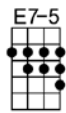

p.2 Under Paris Skies

Oh, I fell in love.

Yes, I was a fool,

for Paris can be

so beautifully cruel