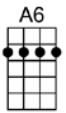

p.2 Under Paris Skies

Oh, I fell in love.

Yes, I was a fool,

for Paris can be

so beautifully cruel