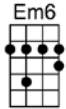

Stranger, be-ware,

there's love in the air.

Just look and see what happened to me under Pa - ris skies

Watch what you do, the same thing can happen to you.

Under Paris Skies

3/4 123 123

Intro: Em B+ Em7 Em6 X2
3 3 3 3

B7 F#m7b5 B7 Em Am Em
Lonely hearts meet some-where on the street of de-sire.

Em7 Am7 Am6 D7 GMA7 G6
Parisian love can bloom, high in a skylight room

C Am7 Am6 B B7 Em B7#9
Or in a gay caf-é where hundreds of people can see.