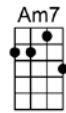

p.2 Under Paris Skies

Oh, I fell in love.

Yes, I was a fool,

for Paris can be

so beautifully cruel