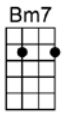

p.2 Under Paris Skies

Oh, I fell in love.

Yes, I was a fool,

for Paris can be

so beautifully cruel