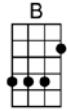

Don't ever be a heartbroken stranger like me.

p.2 Under Paris Skies

Oh, I fell in love.

Yes, I was a fool,

for Paris can be

so beautifully cruel

Paris is just a gay co-quette, who wants to love and then for-get.

Stranger, be-ware,

there's love in the air.

Just look and see what happened to me under Pa - ris skies

Watch what you do, the same thing can happen to you.

Under Paris Skies

3/4 123 123

Intro: Em B+ Em7 Em6 X2
3 3 3 3

B7 F#m7b5 B7 Em Am Em
Lonely hearts meet some-where on the street of de-sire.

Em7 Am7 Am6 D7 GMA7 G6
Parisian love can bloom, high in a skylight room

C Am7 Am6 B B7 Em B7#9
Or in a gay caf-é where hundreds of people can see.