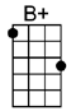

Stranger, be-ware,

there's love in the air.

Just look and see what happened to me under Pa - ris skies

Watch what you do, the same thing can happen to you.

Under Paris Skies

3/4 123 123

Intro: Em B+ Em7 Em6 X2
3 3 3 3

B7 F#m7b5 B7 Em Am Em
Lonely hearts meet some-where on the street of de-sire.

Em7 Am7 Am6 D7 GMA7 G6
Parisian love can bloom, high in a skylight room

C Am7 Am6 B B7 Em B7#9
Or in a gay caf-é where hundreds of people can see.