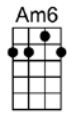

p.2 Under Paris Skies

Oh, I fell in love.

Yes, I was a fool,

for Paris can be

so beautifully cruel