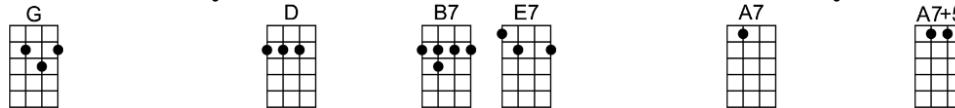

TILL WE MEET AGAIN - Richard Whiting/Raymond Egan

3/4

There's a song in the land of the lily, each sweetheart has heard with a sigh.

Over high garden walls this sweet echo falls, as a soldier boy whispers good-bye....

Smile the while you kiss me sad adieu. When the clouds roll by I'll come to you.

Then the skies will seem more blue, down in Lover's Lane, my dear-ie.

Wedding bells will ring so merrily, every tear will be a memo-ry.

So, wait and pray each night for me, till we meet a - gain.

4/4

Smile the while you kiss me sad adieu. When the clouds roll by I'll come to you.

Then the skies will seem more blue, down in Lover's Lane, my dear-ie.

3/4

Bm F#7 Bm A7 D A7 D
There's a song in the land of the lily, each sweetheart has heard with a sigh.

F#7 Bm A E7 Em7 A7+
Over high garden walls this sweet echo falls, as a soldier boy whispers good-bye....