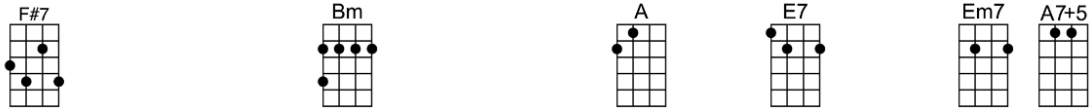

TILL WE MEET AGAIN - Richard Whiting/Raymond Egan

3/4

There's a song in the land of the lily, each sweetheart has heard with a sigh.

Over high garden walls this sweet echo falls, as a soldier boy whispers good-bye....

Smile the while you kiss me sad adieu. When the clouds roll by I'll come to you.

Then the skies will seem more blue, down in Lover's Lane, my dear-ie.

Wedding bells will ring so merrily, every tear will be a memo-ry.

So, wait and pray each night for me, till we meet a - gain.

4/4

Smile the while you kiss me sad adieu. When the clouds roll by I'll come to you.

Then the skies will seem more blue, down in Lover's Lane, my dear-ie.

3/4

Bm F#7 Bm A7 D A7 D
There's a song in the land of the lily, each sweetheart has heard with a sigh.

F#7 Bm A E7 Em7 A7+
Over high garden walls this sweet echo falls, as a soldier boy whispers good-bye....