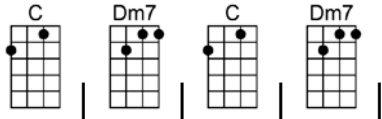

SING C

THIS NEARLY WAS MINE^(BAR)-Rodgers and Hammerstein

3/4 123 123

Intro:

One dream in my heart, one love to be living for.

One love to be living for, this nearly was mine

One girl for my dream, one partner in paradise

THIS NEARLY WAS MINE-Rodgers and Hammerstein

3/4 123 123

Intro: | C | Dm7 | C | Dm7 |

C Dm7 C G Gdim F Fm
One dream in my heart, one love to be living for.

C Am6 F Fm C Dm7 C
One love to be living for, this nearly was mine

C Dm7 C G Gdim F Fm
One girl for my dream, one partner in paradise

C Am6 F Fm C Dm7 C
This promise of paradise, this nearly was mine.

F C7 F C G C
Close to my heart she came, only to fly a-way

F C7 F D7 G Dm7 G7
Only to fly, as day flies from moonlight