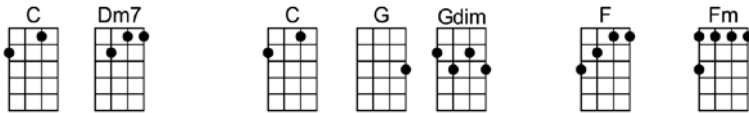

SING C

THIS NEARLY WAS MINE^(BAR)-Rodgers and Hammerstein

3/4 123 123

Intro:

One dream in my heart, one love to be living for.

One love to be living for, this nearly was mine

One girl for my dream, one partner in paradise

THIS NEARLY WAS MINE-Rodgers and Hammerstein

3/4 123 123

Intro: | C | Dm7 | C | Dm7 |

C Dm7 C G Gdim F Fm
One dream in my heart, one love to be living for.

C Am6 F Fm C Dm7 C
One love to be living for, this nearly was mine