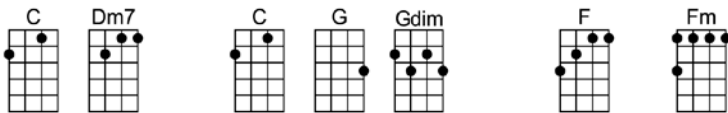

Now, now I'm a-lone, still dreaming of paradise