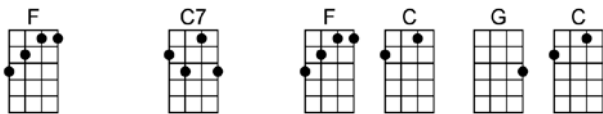

SING C

THIS NEARLY WAS MINE^(BAR)-Rodgers and Hammerstein

3/4 123 123

Intro:

One dream in my heart, one love to be living for.

One love to be living for, this nearly was mine

One girl for my dream, one partner in paradise

This promise of paradise, this nearly was mine.

Close to my heart she came, only to fly a-way

Only to fly, as day flies from moonlight

Now, now I'm a-lone, still dreaming of paradise

Still saying that paradise once nearly was mine

THIS NEARLY WAS MINE-Rodgers and Hammerstein

3/4 123 123

Intro: | C | Dm7 | C | Dm7 |

C Dm7 C G Gdim F Fm
One dream in my heart, one love to be living for.

C Am6 F Fm C Dm7 C
One love to be living for, this nearly was mine

C Dm7 C G Gdim F Fm
One girl for my dream, one partner in paradise

C Am6 F Fm C Dm7 C
This promise of paradise, this nearly was mine.

F C7 F C G C
Close to my heart she came, only to fly a-way

F C7 F D7 G Dm7 G7
Only to fly, as day flies from moonlight