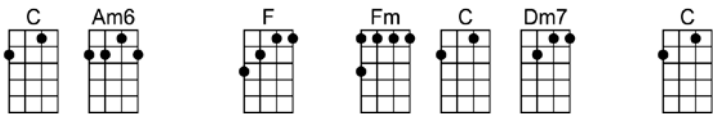

SING C

THIS NEARLY WAS MINE^(BAR)-Rodgers and Hammerstein

3/4 123 123

Intro:

One dream in my heart, one love to be living for.

One love to be living for, this nearly was mine

One girl for my dream, one partner in paradise

THIS NEARLY WAS MINE-Rodgers and Hammerstein

3/4 123 123

Intro: | C | Dm7 | C | Dm7 |

C Dm7 C G Gdim F Fm
One dream in my heart, one love to be living for.

C Am6 F Fm C Dm7 C
One love to be living for, this nearly was mine