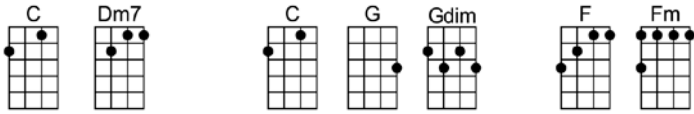

SING C

THIS NEARLY WAS MINE^(BAR)-Rodgers and Hammerstein

3/4 123 123

Intro:

One dream in my heart, one love to be living for.

One love to be living for, this nearly was mine

One girl for my dream, one partner in paradise

THIS NEARLY WAS MINE-Rodgers and Hammerstein

3/4 123 123

Intro: | C | Dm7 | C | Dm7 |

C Dm7 C G Gdim F Fm
One dream in my heart, one love to be living for.

C Am6 F Fm C Dm7 C
One love to be living for, this nearly was mine