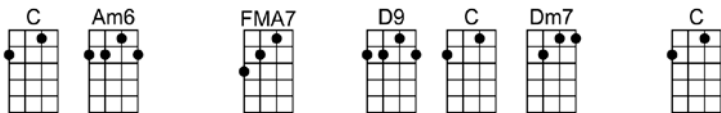

SING C

THIS NEARLY WAS MINE^(BAR)-Rodgers and Hammerstein

3/4 123 123

Intro:

One dream in my heart, one love to be living for.

One love to be living for, this nearly was mine

One girl for my dream, one partner in paradise

This promise of paradise, this nearly was mine.

Close to my heart she came, only to fly a-way

Only to fly, as day flies from moonlight

Now, now I'm a-lone, still dreaming of paradise

Still saying that paradise once nearly was mine

THIS NEARLY WAS MINE-Rodgers and Hammerstein

3/4 123 123

Intro: | C | Dm7 | C | Dm7 |

C Dm7 C G Gdim F Fm
One dream in my heart, one love to be living for.

C Am6 F Fm C Dm7 C
One love to be living for, this nearly was mine