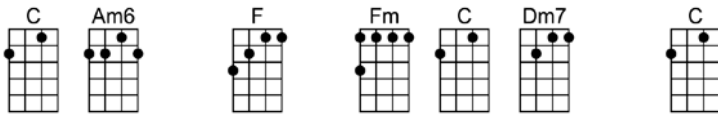

SING C

THIS NEARLY WAS MINE^(BAR)-Rodgers and Hammerstein

3/4 123 123

Intro:

One dream in my heart, one love to be living for.

One love to be living for, this nearly was mine

One girl for my dream, one partner in paradise

THIS NEARLY WAS MINE-Rodgers and Hammerstein

3/4 123 123

Intro: | C | Dm7 | C | Dm7 |

C Dm7 C G Gdim F Fm
One dream in my heart, one love to be living for.

C Am6 F Fm C Dm7 C
One love to be living for, this nearly was mine

C Dm7 C G Gdim F Fm
One girl for my dream, one partner in paradise

C Am6 F Fm C Dm7 C
This promise of paradise, this nearly was mine.

F C7 F C G C
Close to my heart she came, only to fly a-way

F C7 F D7 G Dm7 G7
Only to fly, as day flies from moonlight