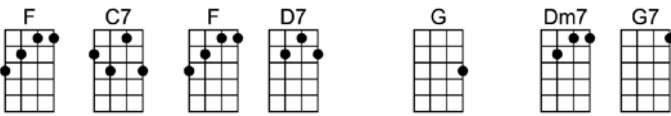

Only to fly, as day flies from moonlight