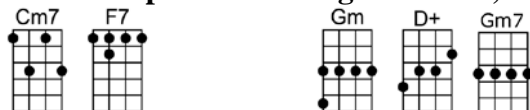

Or lying at Mali -bu, alone on the sand,