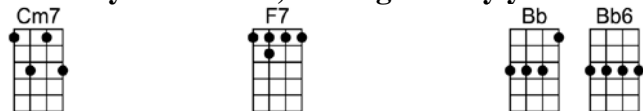

Cm7 / F7 / Gm / D+ / Gm7

Declining a charlotte russe, accepting a fig,

Gm6 / Eb / Edim / Dm7 / G7

When out of a clear blue sky, it's suddenly gal and guy,

Cm7 / F7 / Bb / Bb6

And this could be the start of something big.

Fm7 / Bb7 / Fm7 / Bb7

There's no con-trolling the un-rolling of your fate, my friend,

Fm7 / Bb7

Who knows what's written in the magic book.

Eb / Cm7 / Eb / Cm7

But when a lover you dis-cover at the gate my friend,

Eb / Gm7 / F#7 / F7

Invite her in with-out a second look.

p.2 This Could Be the Start of Something Big

You're up in an aero-plane or dining at Sardi's,

Or lying at Mali -bu, alone on the sand,

You suddenly hear a bell, and right away you can tell

Gm6 Eb Edim Dm7 G7
Then suddenly there she is, and you wanna be where she is,

Cm7 F7
And this must be the start of something

Dm7 G7
This could be the heart of something

Cm7 F7 Bb Gm7 Cm7 Ebm6 BbMA7
This could be the start of something big.