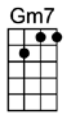

# THIS CAN'T BE LOVE-Rodgers and Hart

4/4 1...2...1234

**Intro:** |  |  |  |  |  |

This can't be love because I feel so well

No sobs, no sorrows, no sighs

This can't be love I get no dizzy spells

My head is not in the sky

My heart does not stand still just hear it beat

This is too sweet to be love

**p.2. This Can't Be Love**

**This can't be love because I feel so well**

**But still I love to look in your eyes**

**My heart does not stand still just hear it beat**

**This is too sweet to be love**

**This can't be love because I feel so well**

**But still I love to look in your eyes**

**Yes, I love to look in your eyes.**

F6 Gm7 C7 F6  
My head is not in the sky

Em7 A7 Dm  
My heart does not stand still just hear it beat

Am D7#5 G9 Gm7 C7  
This is too sweet to be love

F6 Bb9  
This can't be love because I feel so well

F6 Gm7C7 F6  
But still I love to look in your eyes