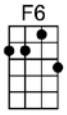

# THIS CAN'T BE LOVE-Rodgers and Hart

4/4 1...2...1234

**Intro:** |  |  |  |  |  |

This can't be love because I feel so well

No sobs, no sorrows, no sighs

This can't be love I get no dizzy spells

My head is not in the sky

My heart does not stand still just hear it beat

This is too sweet to be love

**p.2. This Can't Be Love**

**This can't be love because I feel so well**

**But still I love to look in your eyes**

**My heart does not stand still just hear it beat**

F6 Gm7 C7 F6  
My head is not in the sky

Em7 A7 Dm  
My heart does not stand still just hear it beat

Am D7#5 G9 Gm7 C7  
This is too sweet to be love

F6 Bb9  
This can't be love because I feel so well

F6 Gm7C7 F6  
But still I love to look in your eyes

Em7 A7 Dm  
My heart does not stand still just hear it beat

Am D7#5 G9 Gm7 C7  
This is too sweet to be love

F6 Bb9  
This can't be love because I feel so well

F6 Gm7C7 Am7b5 D7  
But still I love to look in your eyes