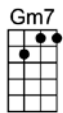

# THIS CAN'T BE LOVE-Rodgers and Hart

4/4 1...2...1234

**Intro:** |  |  |  |  |  |

This can't be love because I feel so well

No sobs, no sorrows, no sighs

This can't be love I get no dizzy spells

My head is not in the sky

My heart does not stand still just hear it beat

This is too sweet to be love

**p.2. This Can't Be Love**

**This can't be love because I feel so well**

**But still I love to look in your eyes**

**My heart does not stand still just hear it beat**

F6 Gm7 C7 F6  
My head is not in the sky

Em7 A7 Dm  
My heart does not stand still just hear it beat

Am D7#5 G9 Gm7 C7  
This is too sweet to be love

F6 Bb9  
This can't be love because I feel so well

F6 Gm7C7 F6  
But still I love to look in your eyes

Em7 A7 Dm  
My heart does not stand still just hear it beat

Am D7#5 G9 Gm7 C7  
This is too sweet to be love

F6 Bb9  
This can't be love because I feel so well

F6 Gm7C7 Am7b5 D7  
But still I love to look in your eyes