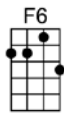

# THIS CAN'T BE LOVE-Rodgers and Hart

4/4 1...2...1234

**Intro:** |  |  |  |  |  |

This can't be love because I feel so well

No sobs, no sorrows, no sighs

This can't be love I get no dizzy spells

My head is not in the sky

My heart does not stand still just hear it beat

This is too sweet to be love

**p.2. This Can't Be Love**

**This can't be love because I feel so well**

**But still I love to look in your eyes**

**My heart does not stand still just hear it beat**

**This is too sweet to be love**

**This can't be love because I feel so well**

**But still I love to look in your eyes**

**Yes, I love to look in your eyes.**

F6 Gm7 C7 F6  
My head is not in the sky

Em7 A7 Dm  
My heart does not stand still just hear it beat

Am D7#5 G9 Gm7 C7  
This is too sweet to be love

F6 Bb9  
This can't be love because I feel so well

F6 Gm7C7 F6  
But still I love to look in your eyes