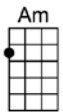

# THIS CAN'T BE LOVE-Rodgers and Hart

4/4 1...2...1234

**Intro:** |  |  |  |  |  |

This can't be love because I feel so well

No sobs, no sorrows, no sighs

This can't be love I get no dizzy spells

My head is not in the sky

My heart does not stand still just hear it beat

This is too sweet to be love

**p.2. This Can't Be Love**

**This can't be love because I feel so well**

**But still I love to look in your eyes**

**My heart does not stand still just hear it beat**

F6 Gm7 C7 F6  
My head is not in the sky

Em7 A7 Dm  
My heart does not stand still just hear it beat

Am D7#5 G9 Gm7 C7  
This is too sweet to be love

F6 Bb9  
This can't be love because I feel so well

F6 Gm7C7 F6  
But still I love to look in your eyes

Em7 A7 Dm  
My heart does not stand still just hear it beat

Am D7#5 G9 Gm7 C7  
This is too sweet to be love

F6 Bb9  
This can't be love because I feel so well

F6 Gm7C7 Am7b5 D7  
But still I love to look in your eyes