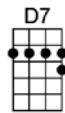

# THIS CAN'T BE LOVE-Rodgers and Hart

4/4 1...2...1234

**Intro:** |  |  |  |  |  |

This can't be love because I feel so well

No sobs, no sorrows, no sighs

This can't be love I get no dizzy spells

My head is not in the sky

My heart does not stand still just hear it beat

This is too sweet to be love

**p.2. This Can't Be Love**

**This can't be love because I feel so well**

**But still I love to look in your eyes**

**My heart does not stand still just hear it beat**

**This is too sweet to be love**

**This can't be love because I feel so well**

**But still I love to look in your eyes**

**Yes, I love to look in your eyes.**

Em7 A7 Dm  
My heart does not stand still just hear it beat

Am D7#5 G9 Gm7 C7  
This is too sweet to be love

F6 Bb9  
This can't be love because I feel so well

F6 Gm7C7 Am7b5 D7  
But still I love to look in your eyes