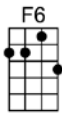

# THIS CAN'T BE LOVE-Rodgers and Hart

4/4 1...2...1234

**Intro:** |  |  |  |  |  |

This can't be love because I feel so well

No sobs, no sorrows, no sighs

This can't be love I get no dizzy spells

My head is not in the sky

My heart does not stand still just hear it beat

This is too sweet to be love

**p.2. This Can't Be Love**

**This can't be love because I feel so well**

**But still I love to look in your eyes**

**My heart does not stand still just hear it beat**

F6 Gm7 C7 F6  
My head is not in the sky

Em7 A7 Dm  
My heart does not stand still just hear it beat

Am D7#5 G9 Gm7 C7  
This is too sweet to be love

F6 Bb9  
This can't be love because I feel so well

F6 Gm7C7 F6  
But still I love to look in your eyes

Em7 A7 Dm  
My heart does not stand still just hear it beat

Am D7#5 G9 Gm7 C7  
This is too sweet to be love

F6 Bb9  
This can't be love because I feel so well

F6 Gm7C7 Am7b5 D7  
But still I love to look in your eyes