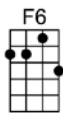

# THIS CAN'T BE LOVE-Rodgers and Hart

4/4 1...2...1234

**Intro:** |  |  |  |  |  |

This can't be love because I feel so well

No sobs, no sorrows, no sighs

This can't be love I get no dizzy spells

My head is not in the sky

My heart does not stand still just hear it beat

This is too sweet to be love

**p.2. This Can't Be Love**

**This can't be love because I feel so well**

**But still I love to look in your eyes**

**My heart does not stand still just hear it beat**

F6 Gm7 C7 F6  
My head is not in the sky

Em7 A7 Dm  
My heart does not stand still just hear it beat

Am D7#5 G9 Gm7 C7  
This is too sweet to be love

F6 Bb9  
This can't be love because I feel so well

F6 Gm7C7 F6  
But still I love to look in your eyes

Em7 A7 Dm  
My heart does not stand still just hear it beat

Am D7#5 G9 Gm7 C7  
This is too sweet to be love

F6 Bb9  
This can't be love because I feel so well

F6 Gm7C7 Am7b5 D7  
But still I love to look in your eyes