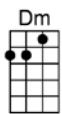

# THIS CAN'T BE LOVE-Rodgers and Hart

4/4 1...2...1234

**Intro:** |  |  |  |  |  |

This can't be love because I feel so well

No sobs, no sorrows, no sighs

This can't be love I get no dizzy spells

My head is not in the sky

My heart does not stand still just hear it beat

This is too sweet to be love

**p.2. This Can't Be Love**

**This can't be love because I feel so well**

**But still I love to look in your eyes**

**My heart does not stand still just hear it beat**

F6 Gm7 C7 F6  
My head is not in the sky

Em7 A7 Dm  
My heart does not stand still just hear it beat

Am D7#5 G9 Gm7 C7  
This is too sweet to be love

F6 Bb9  
This can't be love because I feel so well

F6 Gm7C7 F6  
But still I love to look in your eyes

Em7 A7 Dm  
My heart does not stand still just hear it beat

Am D7#5 G9 Gm7 C7  
This is too sweet to be love

F6 Bb9  
This can't be love because I feel so well

F6 Gm7C7 Am7b5 D7  
But still I love to look in your eyes