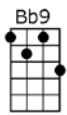

# THIS CAN'T BE LOVE-Rodgers and Hart

4/4 1...2...1234

**Intro:** |  |  |  |  |  |

This can't be love because I feel so well

No sobs, no sorrows, no sighs

This can't be love I get no dizzy spells

My head is not in the sky

My heart does not stand still just hear it beat

This is too sweet to be love

**p.2. This Can't Be Love**

**This can't be love because I feel so well**

**But still I love to look in your eyes**

**My heart does not stand still just hear it beat**

F6 Gm7 C7 F6  
My head is not in the sky

Em7 A7 Dm  
My heart does not stand still just hear it beat

Am D7#5 G9 Gm7 C7  
This is too sweet to be love

F6 Bb9  
This can't be love because I feel so well

F6 Gm7C7 F6  
But still I love to look in your eyes

Em7 A7 Dm  
My heart does not stand still just hear it beat

Am D7#5 G9 Gm7 C7  
This is too sweet to be love

F6 Bb9  
This can't be love because I feel so well

F6 Gm7C7 Am7b5 D7  
But still I love to look in your eyes