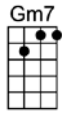

# THIS CAN'T BE LOVE-Rodgers and Hart

4/4 1...2...1234

**Intro:** |  |  |  |  |  |

This can't be love because I feel so well

No sobs, no sorrows, no sighs

This can't be love I get no dizzy spells

My head is not in the sky

My heart does not stand still just hear it beat

This is too sweet to be love

**p.2. This Can't Be Love**

**This can't be love because I feel so well**

**But still I love to look in your eyes**

**My heart does not stand still just hear it beat**

F6 Gm7 C7 F6  
My head is not in the sky

Em7 A7 Dm  
My heart does not stand still just hear it beat

Am D7#5 G9 Gm7 C7  
This is too sweet to be love

F6 Bb9  
This can't be love because I feel so well

F6 Gm7C7 F6  
But still I love to look in your eyes

Em7 A7 Dm  
My heart does not stand still just hear it beat

Am D7#5 G9 Gm7 C7  
This is too sweet to be love

F6 Bb9  
This can't be love because I feel so well

F6 Gm7C7 Am7b5 D7  
But still I love to look in your eyes