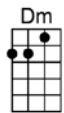

# THIS CAN'T BE LOVE-Rodgers and Hart

4/4 1...2...1234

**Intro:** |  |  |  |  |  |

This can't be love because I feel so well

No sobs, no sorrows, no sighs

This can't be love I get no dizzy spells

My head is not in the sky

My heart does not stand still just hear it beat

This is too sweet to be love

**p.2. This Can't Be Love**

**This can't be love because I feel so well**

**But still I love to look in your eyes**

**My heart does not stand still just hear it beat**

**This is too sweet to be love**

**This can't be love because I feel so well**

**But still I love to look in your eyes**

**Yes, I love to look in your eyes.**

Em7 A7 Dm  
My heart does not stand still just hear it beat

Am D7#5 G9 Gm7 C7  
This is too sweet to be love

F6 Bb9  
This can't be love because I feel so well

F6 Gm7C7 Am7b5 D7  
But still I love to look in your eyes