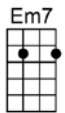

# THIS CAN'T BE LOVE-Rodgers and Hart

4/4 1...2...1234

**Intro:** |  |  |  |  |  |

This can't be love because I feel so well

No sobs, no sorrows, no sighs

This can't be love I get no dizzy spells

My head is not in the sky

My heart does not stand still just hear it beat

This is too sweet to be love

**p.2. This Can't Be Love**

**This can't be love because I feel so well**

**But still I love to look in your eyes**

**My heart does not stand still just hear it beat**

**This is too sweet to be love**

**This can't be love because I feel so well**

**But still I love to look in your eyes**

**Yes, I love to look in your eyes.**

Em7 A7 Dm  
My heart does not stand still just hear it beat

Am D7#5 G9 Gm7 C7  
This is too sweet to be love

F6 Bb9  
This can't be love because I feel so well

F6 Gm7C7 Am7b5 D7  
But still I love to look in your eyes