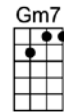

# THIS CAN'T BE LOVE-Rodgers and Hart

4/4 1...2...1234

**Intro:** |  |  |  |  |  |

This can't be love because I feel so well

No sobs, no sorrows, no sighs

This can't be love I get no dizzy spells

My head is not in the sky

My heart does not stand still just hear it beat

This is too sweet to be love

**p.2. This Can't Be Love**

**This can't be love because I feel so well**

**But still I love to look in your eyes**

**My heart does not stand still just hear it beat**

F6 Gm7 C7 F6  
My head is not in the sky

Em7 A7 Dm  
My heart does not stand still just hear it beat

Am D7#5 G9 Gm7 C7  
This is too sweet to be love

F6 Bb9  
This can't be love because I feel so well

F6 Gm7C7 F6  
But still I love to look in your eyes

Em7 A7 Dm  
My heart does not stand still just hear it beat

Am D7#5 G9 Gm7 C7  
This is too sweet to be love

F6 Bb9  
This can't be love because I feel so well

F6 Gm7C7 Am7b5 D7  
But still I love to look in your eyes