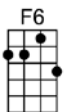

# THIS CAN'T BE LOVE-Rodgers and Hart

4/4 1...2...1234

**Intro:** |  |  |  |  |  |

This can't be love because I feel so well

No sobs, no sorrows, no sighs

This can't be love I get no dizzy spells

My head is not in the sky

My heart does not stand still just hear it beat

This is too sweet to be love

**p.2. This Can't Be Love**

**This can't be love because I feel so well**

**But still I love to look in your eyes**

**My heart does not stand still just hear it beat**

**This is too sweet to be love**

**This can't be love because I feel so well**

**But still I love to look in your eyes**

**Yes, I love to look in your eyes.**

F6 Gm7 C7 F6  
My head is not in the sky

Em7 A7 Dm  
My heart does not stand still just hear it beat

Am D7#5 G9 Gm7 C7  
This is too sweet to be love

F6 Bb9  
This can't be love because I feel so well

F6 Gm7C7 F6  
But still I love to look in your eyes