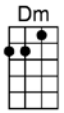

# THIS CAN'T BE LOVE-Rodgers and Hart

4/4 1...2...1234

**Intro:** |  |  |  |  |  |

This can't be love because I feel so well

No sobs, no sorrows, no sighs

This can't be love I get no dizzy spells

My head is not in the sky

My heart does not stand still just hear it beat

This is too sweet to be love

**p.2. This Can't Be Love**

**This can't be love because I feel so well**

**But still I love to look in your eyes**

**My heart does not stand still just hear it beat**

F6 Gm7 C7 F6  
My head is not in the sky

Em7 A7 Dm  
My heart does not stand still just hear it beat

Am D7#5 G9 Gm7 C7  
This is too sweet to be love

F6 Bb9  
This can't be love because I feel so well

F6 Gm7C7 F6  
But still I love to look in your eyes

Em7 A7 Dm  
My heart does not stand still just hear it beat

Am D7#5 G9 Gm7 C7  
This is too sweet to be love

F6 Bb9  
This can't be love because I feel so well

F6 Gm7C7 Am7b5 D7  
But still I love to look in your eyes