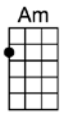

# THIS CAN'T BE LOVE-Rodgers and Hart

4/4 1...2...1234

**Intro:** |  |  |  |  |  |

This can't be love because I feel so well

No sobs, no sorrows, no sighs

This can't be love I get no dizzy spells

My head is not in the sky

My heart does not stand still just hear it beat

This is too sweet to be love

**p.2. This Can't Be Love**

**This can't be love because I feel so well**

**But still I love to look in your eyes**

**My heart does not stand still just hear it beat**

**This is too sweet to be love**

**This can't be love because I feel so well**

**But still I love to look in your eyes**

**Yes, I love to look in your eyes.**

Em7 A7 Dm  
My heart does not stand still just hear it beat

Am D7#5 G9 Gm7 C7  
This is too sweet to be love

F6 Bb9  
This can't be love because I feel so well

F6 Gm7C7 Am7b5 D7  
But still I love to look in your eyes