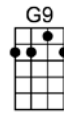

# THIS CAN'T BE LOVE-Rodgers and Hart

4/4 1...2...1234

**Intro:** |  |  |  |  |  |

This can't be love because I feel so well

No sobs, no sorrows, no sighs

This can't be love I get no dizzy spells

My head is not in the sky

My heart does not stand still just hear it beat

This is too sweet to be love

**p.2. This Can't Be Love**

**This can't be love because I feel so well**

**But still I love to look in your eyes**

**My heart does not stand still just hear it beat**

**This is too sweet to be love**

**This can't be love because I feel so well**

**But still I love to look in your eyes**

**Yes, I love to look in your eyes.**

F6 Gm7 C7 F6  
My head is not in the sky

Em7 A7 Dm  
My heart does not stand still just hear it beat

Am D7#5 G9 Gm7 C7  
This is too sweet to be love

F6 Bb9  
This can't be love because I feel so well

F6 Gm7C7 F6  
But still I love to look in your eyes