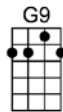

# THIS CAN'T BE LOVE-Rodgers and Hart

4/4 1...2...1234

**Intro:** |  |  |  |  |  |

This can't be love because I feel so well

No sobs, no sorrows, no sighs

This can't be love I get no dizzy spells

My head is not in the sky

My heart does not stand still just hear it beat

This is too sweet to be love

**p.2. This Can't Be Love**

**This can't be love because I feel so well**

**But still I love to look in your eyes**

**My heart does not stand still just hear it beat**

F6 Gm7 C7 F6  
My head is not in the sky

Em7 A7 Dm  
My heart does not stand still just hear it beat

Am D7#5 G9 Gm7 C7  
This is too sweet to be love

F6 Bb9  
This can't be love because I feel so well

F6 Gm7C7 F6  
But still I love to look in your eyes

Em7 A7 Dm  
My heart does not stand still just hear it beat

Am D7#5 G9 Gm7 C7  
This is too sweet to be love

F6 Bb9  
This can't be love because I feel so well

F6 Gm7C7 Am7b5 D7  
But still I love to look in your eyes