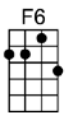

# THIS CAN'T BE LOVE-Rodgers and Hart

4/4 1...2...1234

**Intro:** |  |  |  |  |  |

This can't be love because I feel so well

No sobs, no sorrows, no sighs

This can't be love I get no dizzy spells

My head is not in the sky

My heart does not stand still just hear it beat

This is too sweet to be love

**p.2. This Can't Be Love**

**This can't be love because I feel so well**

**But still I love to look in your eyes**

**My heart does not stand still just hear it beat**

**This is too sweet to be love**

**This can't be love because I feel so well**

**But still I love to look in your eyes**

**Yes, I love to look in your eyes.**

F6 Gm7 C7 F6  
My head is not in the sky

Em7 A7 Dm  
My heart does not stand still just hear it beat

Am D7#5 G9 Gm7 C7  
This is too sweet to be love

F6 Bb9  
This can't be love because I feel so well

F6 Gm7C7 F6  
But still I love to look in your eyes