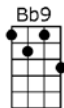

# THIS CAN'T BE LOVE-Rodgers and Hart

4/4 1...2...1234

**Intro:** |  |  |  |  |  |

This can't be love because I feel so well

No sobs, no sorrows, no sighs

This can't be love I get no dizzy spells

My head is not in the sky

My heart does not stand still just hear it beat

This is too sweet to be love

**p.2. This Can't Be Love**

**This can't be love because I feel so well**

**But still I love to look in your eyes**

**My heart does not stand still just hear it beat**

F6 Gm7 C7 F6  
My head is not in the sky

Em7 A7 Dm  
My heart does not stand still just hear it beat

Am D7#5 G9 Gm7 C7  
This is too sweet to be love

F6 Bb9  
This can't be love because I feel so well

F6 Gm7C7 F6  
But still I love to look in your eyes

Em7 A7 Dm  
My heart does not stand still just hear it beat

Am D7#5 G9 Gm7 C7  
This is too sweet to be love

F6 Bb9  
This can't be love because I feel so well

F6 Gm7C7 Am7b5 D7  
But still I love to look in your eyes