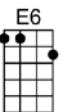

# THIS CAN'T BE LOVE-Rodgers and Hart

4/4 1...2...1234

**Intro:** |  |  |  |  |  |

This can't be love because I feel so well

No sobs, no sorrows, no sighs

This can't be love I get no dizzy spells

My head is not in the sky

My heart does not stand still just hear it beat

This is too sweet to be love

**p.2. This Can't Be Love**

**This can't be love because I feel so well**

**But still I love to look in your eyes**

**My heart does not stand still just hear it beat**

**This is too sweet to be love**

**This can't be love because I feel so well**

**But still I love to look in your eyes**

**Yes, I love to look in your eyes.**

F6 Gm7 C7 F6  
My head is not in the sky

Em7 A7 Dm  
My heart does not stand still just hear it beat

Am D7#5 G9 Gm7 C7  
This is too sweet to be love

F6 Bb9  
This can't be love because I feel so well

F6 Gm7C7 F6  
But still I love to look in your eyes