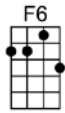

# THIS CAN'T BE LOVE-Rodgers and Hart

4/4 1...2...1234

**Intro:** |  |  |  |  |  |

This can't be love because I feel so well

No sobs, no sorrows, no sighs

This can't be love I get no dizzy spells

My head is not in the sky

My heart does not stand still just hear it beat

This is too sweet to be love

**p.2. This Can't Be Love**

**This can't be love because I feel so well**

**But still I love to look in your eyes**

**My heart does not stand still just hear it beat**

**This is too sweet to be love**

**This can't be love because I feel so well**

**But still I love to look in your eyes**

**Yes, I love to look in your eyes.**

F6 Gm7 C7 F6  
My head is not in the sky

Em7 A7 Dm  
My heart does not stand still just hear it beat

Am D7#5 G9 Gm7 C7  
This is too sweet to be love

F6 Bb9  
This can't be love because I feel so well

F6 Gm7C7 F6  
But still I love to look in your eyes