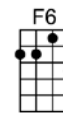

# THIS CAN'T BE LOVE-Rodgers and Hart

4/4 1...2...1234

**Intro:** |  |  |  |  |  |

This can't be love because I feel so well

No sobs, no sorrows, no sighs

This can't be love I get no dizzy spells

My head is not in the sky

My heart does not stand still just hear it beat

This is too sweet to be love

**p.2. This Can't Be Love**

**This can't be love because I feel so well**

**But still I love to look in your eyes**

**My heart does not stand still just hear it beat**

F6 Gm7 C7 F6  
My head is not in the sky

Em7 A7 Dm  
My heart does not stand still just hear it beat

Am D7#5 G9 Gm7 C7  
This is too sweet to be love

F6 Bb9  
This can't be love because I feel so well

F6 Gm7C7 F6  
But still I love to look in your eyes

Em7 A7 Dm  
My heart does not stand still just hear it beat

Am D7#5 G9 Gm7 C7  
This is too sweet to be love

F6 Bb9  
This can't be love because I feel so well

F6 Gm7C7 Am7b5 D7  
But still I love to look in your eyes