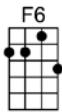

# THIS CAN'T BE LOVE-Rodgers and Hart

4/4 1...2...1234

**Intro:** |  |  |  |  |  |

This can't be love because I feel so well

No sobs, no sorrows, no sighs

This can't be love I get no dizzy spells

My head is not in the sky

My heart does not stand still just hear it beat

This is too sweet to be love

**p.2. This Can't Be Love**

**This can't be love because I feel so well**

**But still I love to look in your eyes**

**My heart does not stand still just hear it beat**

F6 Gm7 C7 F6  
My head is not in the sky

Em7 A7 Dm  
My heart does not stand still just hear it beat

Am D7#5 G9 Gm7 C7  
This is too sweet to be love

F6 Bb9  
This can't be love because I feel so well

F6 Gm7C7 F6  
But still I love to look in your eyes

Em7 A7 Dm  
My heart does not stand still just hear it beat

Am D7#5 G9 Gm7 C7  
This is too sweet to be love

F6 Bb9  
This can't be love because I feel so well

F6 Gm7C7 Am7b5 D7  
But still I love to look in your eyes