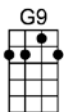

# THIS CAN'T BE LOVE-Rodgers and Hart

4/4 1...2...1234

**Intro:** |  |  |  |  |  |

This can't be love because I feel so well

No sobs, no sorrows, no sighs

This can't be love I get no dizzy spells

My head is not in the sky

My heart does not stand still just hear it beat

This is too sweet to be love

**p.2. This Can't Be Love**

**This can't be love because I feel so well**

**But still I love to look in your eyes**

**My heart does not stand still just hear it beat**

**This is too sweet to be love**

**This can't be love because I feel so well**

**But still I love to look in your eyes**

**Yes, I love to look in your eyes.**

F6 Gm7 C7 F6  
My head is not in the sky

Em7 A7 Dm  
My heart does not stand still just hear it beat

Am D7#5 G9 Gm7 C7  
This is too sweet to be love

F6 Bb9  
This can't be love because I feel so well

F6 Gm7C7 F6  
But still I love to look in your eyes