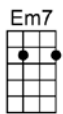

# THIS CAN'T BE LOVE-Rodgers and Hart

4/4 1...2...1234

**Intro:** |  |  |  |  |  |

This can't be love because I feel so well

No sobs, no sorrows, no sighs

This can't be love I get no dizzy spells

My head is not in the sky

My heart does not stand still just hear it beat

This is too sweet to be love

**p.2. This Can't Be Love**

**This can't be love because I feel so well**

**But still I love to look in your eyes**

**My heart does not stand still just hear it beat**

F6 Gm7 C7 F6  
My head is not in the sky

Em7 A7 Dm  
My heart does not stand still just hear it beat

Am D7#5 G9 Gm7 C7  
This is too sweet to be love

F6 Bb9  
This can't be love because I feel so well

F6 Gm7C7 F6  
But still I love to look in your eyes

Em7 A7 Dm  
My heart does not stand still just hear it beat

Am D7#5 G9 Gm7 C7  
This is too sweet to be love

F6 Bb9  
This can't be love because I feel so well

F6 Gm7C7 Am7b5 D7  
But still I love to look in your eyes