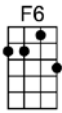

# THIS CAN'T BE LOVE-Rodgers and Hart

4/4 1...2...1234

**Intro:** |  |  |  |  |  |

This can't be love because I feel so well

No sobs, no sorrows, no sighs

This can't be love I get no dizzy spells

My head is not in the sky

My heart does not stand still just hear it beat

This is too sweet to be love

**p.2. This Can't Be Love**

**This can't be love because I feel so well**

**But still I love to look in your eyes**

**My heart does not stand still just hear it beat**

F6 Gm7 C7 F6  
My head is not in the sky

Em7 A7 Dm  
My heart does not stand still just hear it beat

Am D7#5 G9 Gm7 C7  
This is too sweet to be love

F6 Bb9  
This can't be love because I feel so well

F6 Gm7C7 F6  
But still I love to look in your eyes

Em7 A7 Dm  
My heart does not stand still just hear it beat

Am D7#5 G9 Gm7 C7  
This is too sweet to be love

F6 Bb9  
This can't be love because I feel so well

F6 Gm7C7 Am7b5 D7  
But still I love to look in your eyes