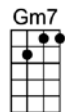

# THIS CAN'T BE LOVE-Rodgers and Hart

4/4 1...2...1234

**Intro:** |  |  |  |  |  |

This can't be love because I feel so well

No sobs, no sorrows, no sighs

This can't be love I get no dizzy spells

My head is not in the sky

My heart does not stand still just hear it beat

This is too sweet to be love

**p.2. This Can't Be Love**

**This can't be love because I feel so well**

**But still I love to look in your eyes**

**My heart does not stand still just hear it beat**

**This is too sweet to be love**

**This can't be love because I feel so well**

**But still I love to look in your eyes**

**Yes, I love to look in your eyes.**

F6 Gm7 C7 F6  
My head is not in the sky

Em7 A7 Dm  
My heart does not stand still just hear it beat

Am D7#5 G9 Gm7 C7  
This is too sweet to be love

F6 Bb9  
This can't be love because I feel so well

F6 Gm7C7 F6  
But still I love to look in your eyes