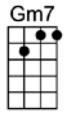

# THIS CAN'T BE LOVE-Rodgers and Hart

4/4 1...2...1234

**Intro:** |  |  |  |  |  |

This can't be love because I feel so well

No sobs, no sorrows, no sighs

This can't be love I get no dizzy spells

My head is not in the sky

My heart does not stand still just hear it beat

This is too sweet to be love

**p.2. This Can't Be Love**

**This can't be love because I feel so well**

**But still I love to look in your eyes**

**My heart does not stand still just hear it beat**

**This is too sweet to be love**

**This can't be love because I feel so well**

**But still I love to look in your eyes**

**Yes, I love to look in your eyes.**

F6 Gm7 C7 F6  
My head is not in the sky

Em7 A7 Dm  
My heart does not stand still just hear it beat

Am D7#5 G9 Gm7 C7  
This is too sweet to be love

F6 Bb9  
This can't be love because I feel so well

F6 Gm7C7 F6  
But still I love to look in your eyes