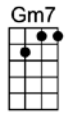

# THIS CAN'T BE LOVE-Rodgers and Hart

4/4 1...2...1234

**Intro:** |  |  |  |  |  |

This can't be love because I feel so well

No sobs, no sorrows, no sighs

This can't be love I get no dizzy spells

My head is not in the sky

My heart does not stand still just hear it beat

This is too sweet to be love

**p.2. This Can't Be Love**

**This can't be love because I feel so well**

**But still I love to look in your eyes**

**My heart does not stand still just hear it beat**

**This is too sweet to be love**

**This can't be love because I feel so well**

**But still I love to look in your eyes**

**Yes, I love to look in your eyes.**

F6 Gm7 C7 F6  
My head is not in the sky

Em7 A7 Dm  
My heart does not stand still just hear it beat

Am D7#5 G9 Gm7 C7  
This is too sweet to be love

F6 Bb9  
This can't be love because I feel so well

F6 Gm7C7 F6  
But still I love to look in your eyes