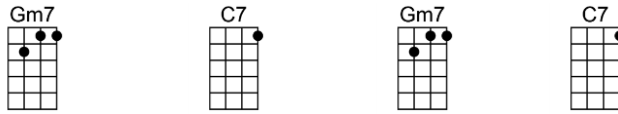

If you go north or south, if you go east or west,