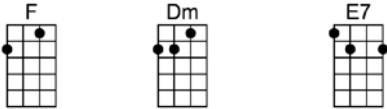

Though you say the rain will keep rainin' on

G C Am

I'll walk along with my head held high

G C Am

Find that song and I'll sing it to the sky

G C Am

I may be wrong but I'll live until I die

F Dm E7

TTWIGBe wait and see...even

Am F Am

Though you say the devil knocks at my door

F Am

Though you say my ship will not reach the shore

G C Am

I've got a will and a thousand ways

G C Am

I've got a dream and a thousand better days

G C Am

I've got a smile that just stays and stays

p.2 That's the Way It's Gonna Be

TTWIGBe, wait and see....even

Though you say I've reached the end of my road

Though you say the tides are all runnin' low

Detour's awaitin' for me round the bend

I won't stay down til the count of ten

Said it before and I'll say it a-gain

TTWIGBe wait and see....even

Though you say that all the good times are gone

Though you say the rain will keep rainin' on