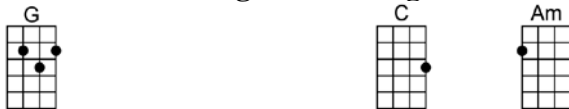

Though you say the rain will keep rainin' on

G C Am

I'll walk along with my head held high

G C Am

Find that song and I'll sing it to the sky

G C Am

I may be wrong but I'll live until I die

F Dm E7

Detour's awaitin' for me round the bend

I won't stay down til the count of ten

Said it before and I'll say it a-gain

TTWIGBe wait and see....even

Though you say that all the good times are gone

Though you say the rain will keep rainin' on

I'll walk along with my head held high

Find that song and I'll sing it to the sky

I may be wrong but I'll live until I die

TTWIGBe wait and see, just you wait and see.....just you wait and see!

THAT'S THE WAY IT'S GONNA BE (TTWIGBe)