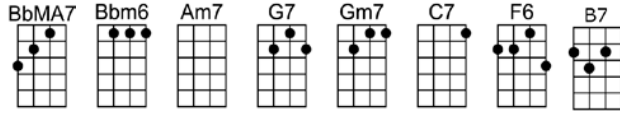

SING A

0 THAT'S MY HOME

4/4 1234 12 (without intro)

Intro:

When the sun sets in the sky, and flowers never die,

Friends don't pass you by, 'cause that's my home

When the folks say how-de-do, like they mean it too,

Where mama's love is true, 'cause that's my home

I'm always welcomed back, no matter where I roam.

Just a little shack to me is home sweet home.

Where the Swanee river flows, the shady pine tree grows.

I needn't say no more, 'cause that's my home

THAT'S MY HOME

4/4 1234 12 (without intro)

Intro: BbMA7 Bbm6 Am7 G7 Gm7 C7 F6 B7

BbMA7 BbmM6 Am7 G7
When the sun sets in the sky, and flowers never die,

Gm7 C7 F6 B7
Friends don't pass you by, 'cause that's my home

BbMA7 BbmM6 Am7 G7
When the folks say how-de-do, like they mean it too,

Gm7 C7 F6
Where mama's love is true, 'cause that's my home

Bbm F
I'm always welcomed back, no matter where I roam.

Gm7 C9 G7 Gm7 C7
Just a little shack to me is home sweet home.