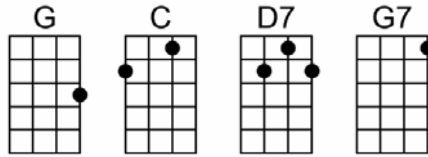

SWING LOW, SWEET CHARIOT_(BAR)

4/4 1...2...123

G C G D7
Swing low, sweet chari-ot, comin' for to carry me home

G G7 C G D7 G
Swing low, sweet chari-ot, comin' for to carry me home

G C G D7
I looked over Jordan, and what did I see, comin' for to carry me home?

G G7 C G D7 G
A band of angels, comin' after me, comin' for to carry me home.

CHORUS

G C G D7
If you get there be-fore I do, comin for to carry me home,

G G7 C G D7 G
Tell all my friends I'm a'comin' too, comin' for to carry me home.