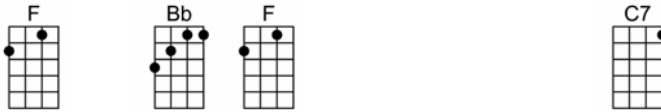

SWING LOW, SWEET CHARIOT

4/4 1...2...123

CHORUS:

Swing low, sweet chari - ot, comin' for to carry me home

Swing low, sweet chari - ot, comin' for to carry me home

I looked over Jordan, and what did I see, comin' for to carry me home?

4/4 1...2...123

CHORUS:

F Bb F C7
Swing low, sweet chari-ot, comin' for to carry me home

F F7 Bb F C7 F
Swing low, sweet chari-ot, comin' for to carry me home

F Bb F C7
I looked over Jordan, and what did I see, comin' for to carry me home?